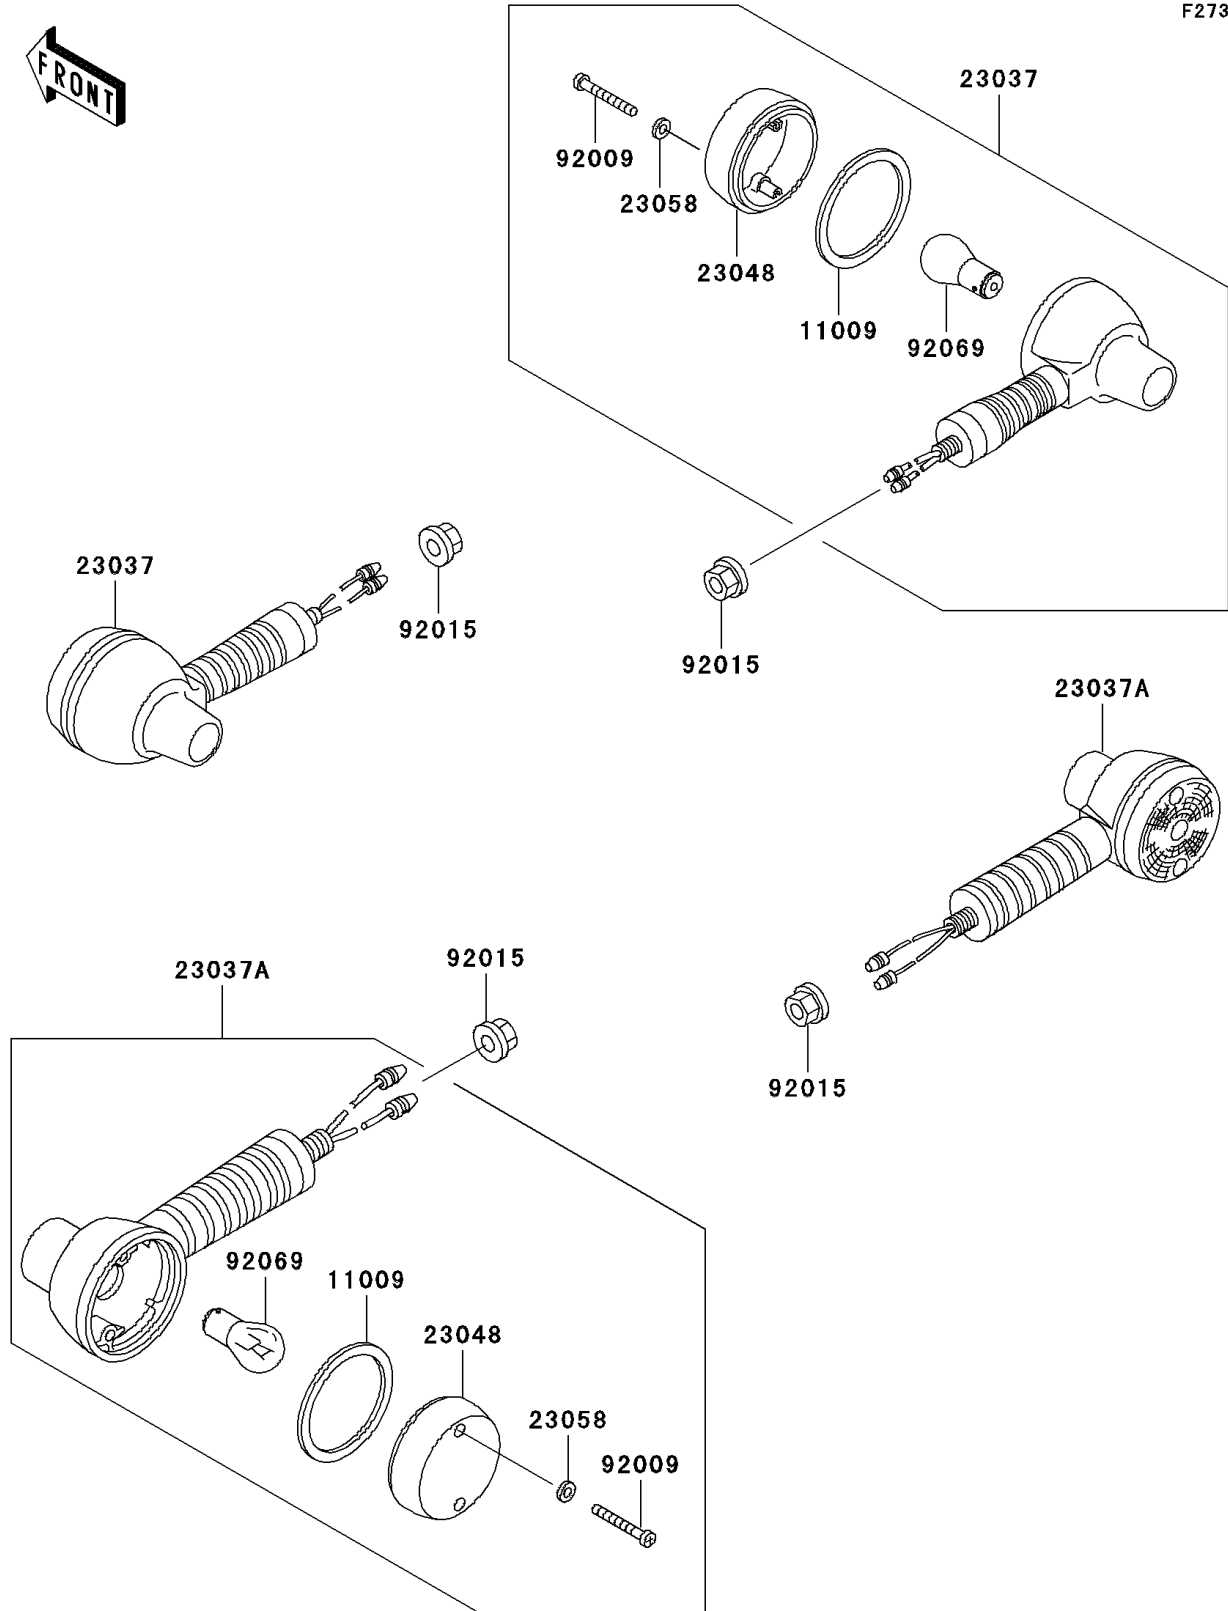

2000 KLR250 PARTS DIAGRAM

Turn Signals

F2730

2000 KLR250 PARTS LIST

Turn Signals

ITEM NAME	PART NUMBER	QUANTITY
GASKET,TURN SIGNAL LAMP LENS (Ref # 11009)	11009-1128	4
LAMP-ASSY-SIGNAL,FR (Ref # 23037)	23037-1201	2
LAMP-ASSY-SIGNAL (Ref # 23037A)	23037-1213	2
LENS-SIGNAL LAMP (Ref # 23048)	23048-1076	4
WASHER,PLAIN,4MM (Ref # 23058)	23058-002	8
SCREW,TAPPING,4X30 (Ref # 92009)	92009-1056	8
NUT,FLANGED,10MM (Ref # 92015)	92015-1428	4
BULB,12V 32CP(23W) (Ref # 92069)	92069-055	4