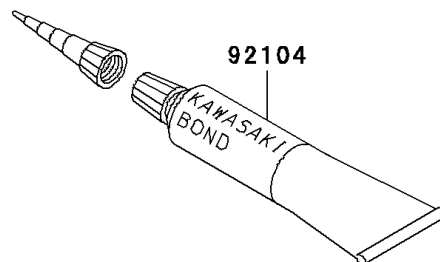

1998 KLR250 PARTS DIAGRAM

Owner's Tools

56007

F2810

1998 KLR250 PARTS LIST

Owner's Tools

ITEM NAME	PART NUMBER	QUANTITY
TOOLKIT (Ref # 56007)	56007-1294	1
BAG,TOOL (Ref # 56008)	56008-1075	1
GASKET-LIQUID,TUBE,100G,SILVER (Ref # 92104)	92104-002	1
TOOL-DRIVER,#3PHILLIPS (Ref # 92107)	92107-005	1
TOOL-DRIVER,#2PHILLIPS (Ref # 92107A)	92107-1053	1
TOOL-WRENCH,OPEN END,19MM (Ref # 92110)	92110-1004	1
TOOL-WRENCH,SPOKE (Ref # 92110A)	92110-1016	1
TOOL-WRENCH,BOX,18MM (Ref # 92110B)	92110-1111	1
TOOL-WRENCH,HOOK (Ref # 92110C)	92110-1128	2
TOOL-WRENCH,BOX END,24MM (Ref # 92110D)	92110-1150	1
TOOL-WRENCH,OPEN END,10X12 (Ref # 92110E)	92110-1152	1
TOOL-WRENCH,OPEN END,14X17 (Ref # 92110F)	92110-1153	1
TOOL-BAR,BOX END WRENCH (Ref # 92111)	92111-1051	1
TOOL-PLIERS (Ref # 92112)	92112-1001	1