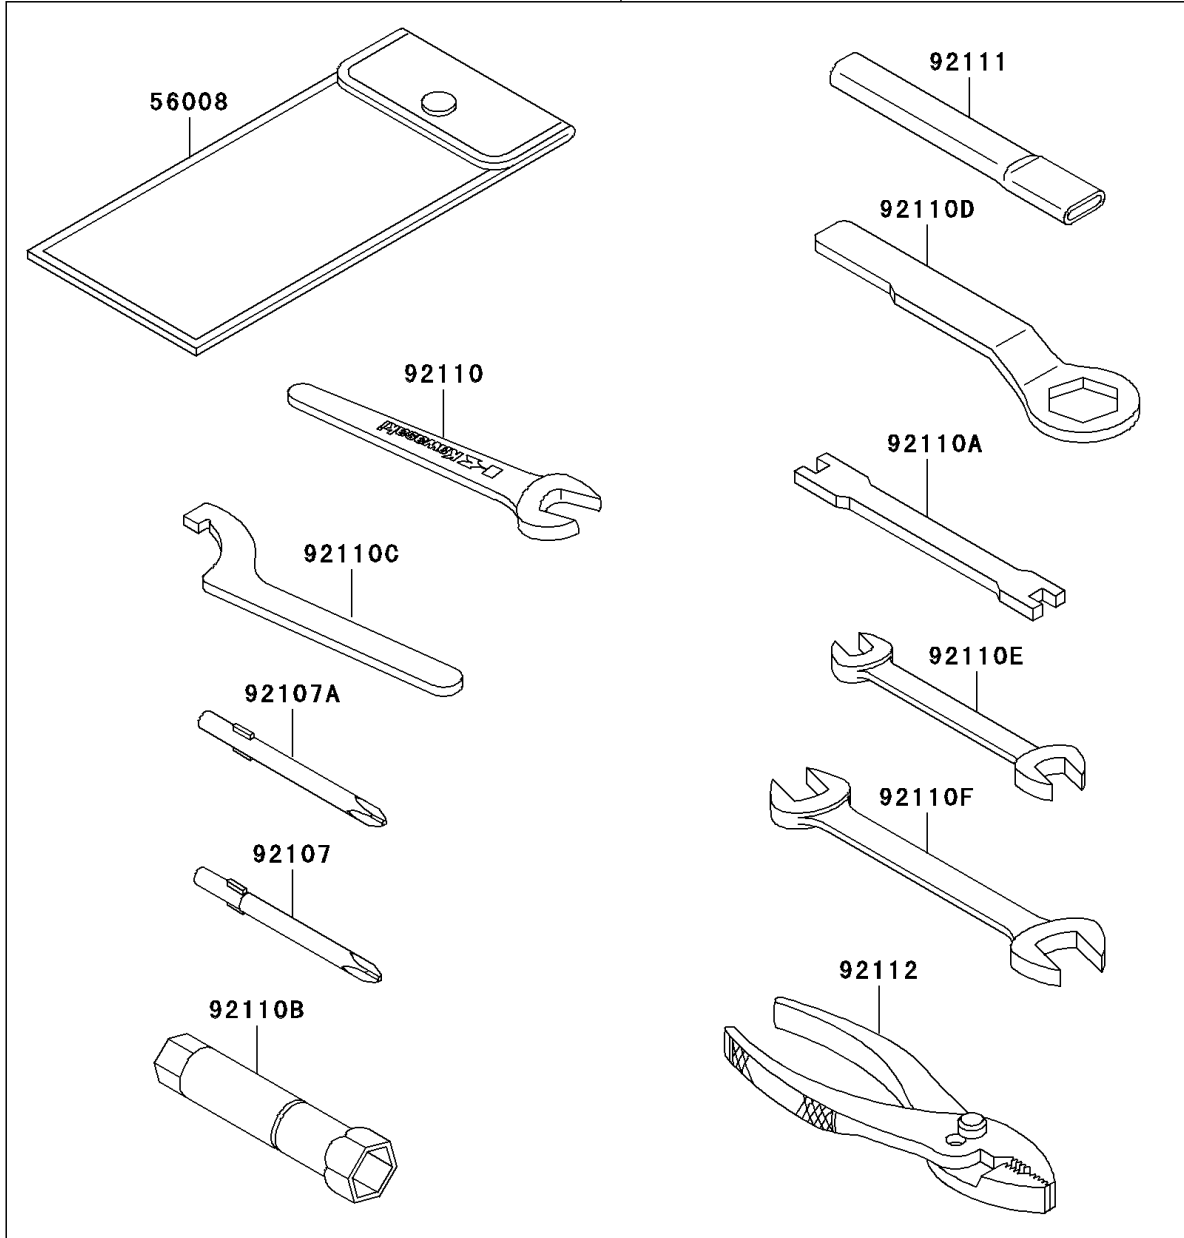

1998 KLR250 PARTS DIAGRAM

Owner's Tools

56007

F2810

1998 KLR250 PARTS LIST

Owner's Tools

ITEM NAME	PART NUMBER	QUANTITY
TOOLKIT (Ref # 56007)	56007-1294	1
BAG,TOOL (Ref # 56008)	56008-1075	1
GASKET-LIQUID,TUBE,100G,SILVER (Ref # 92104)	92104-002	1
TOOL-DRIVER,#3PHILLIPS (Ref # 92107)	92107-005	1
TOOL-DRIVER,#2PHILLIPS (Ref # 92107A)	92107-1053	1
TOOL-WRENCH,OPEN END,19MM (Ref # 92110)	92110-1004	1
TOOL-WRENCH,SPOKE (Ref # 92110A)	92110-1016	1
TOOL-WRENCH,BOX,18MM (Ref # 92110B)	92110-1111	1
TOOL-WRENCH,HOOK (Ref # 92110C)	92110-1128	2
TOOL-WRENCH,BOX END,24MM (Ref # 92110D)	92110-1150	1
TOOL-WRENCH,OPEN END,10X12 (Ref # 92110E)	92110-1152	1
TOOL-WRENCH,OPEN END,14X17 (Ref # 92110F)	92110-1153	1
TOOL-BAR,BOX END WRENCH (Ref # 92111)	92111-1051	1
TOOL-PLIERS (Ref # 92112)	92112-1001	1