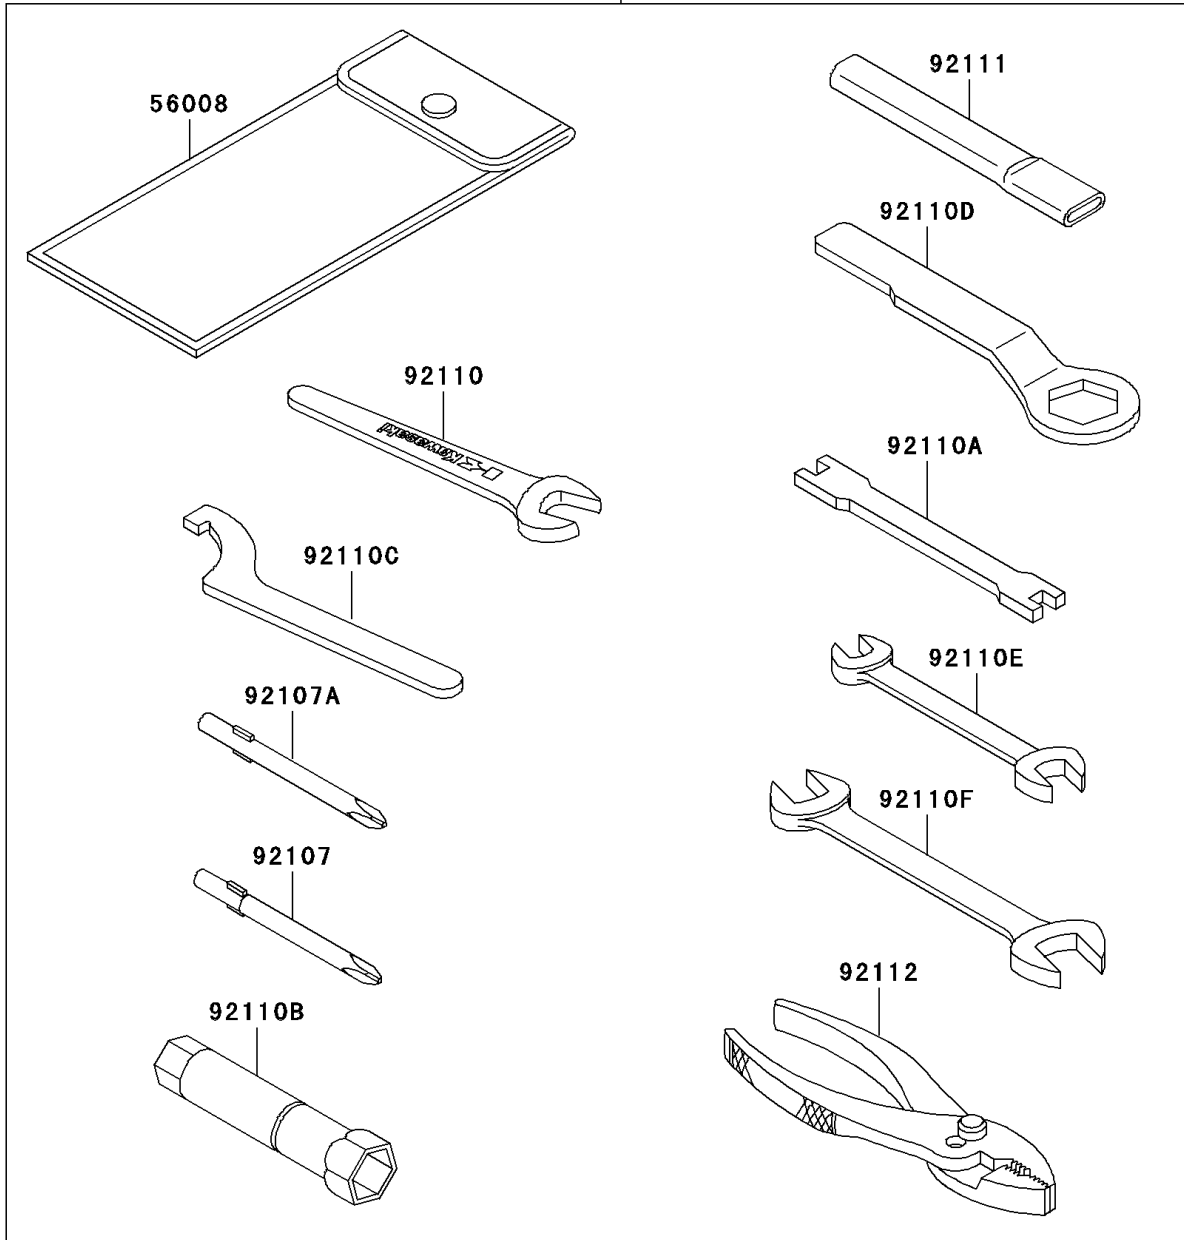

1999 KLR250 PARTS DIAGRAM

Owner's Tools

56007

F2810

1999 KLR250 PARTS LIST

Owner's Tools

ITEM NAME	PART NUMBER	QUANTITY
TOOLKIT (Ref # 56007)	56007-1294	1
BAG,TOOL (Ref # 56008)	56008-1075	1
GASKET-LIQUID,TUBE,100G,SILVER (Ref # 92104)	92104-002	1
TOOL-DRIVER,#3PHILLIPS (Ref # 92107)	92107-005	1
TOOL-DRIVER,#2PHILLIPS (Ref # 92107A)	92107-1053	1
TOOL-WRENCH,OPEN END,19MM (Ref # 92110)	92110-1004	1
TOOL-WRENCH,SPOKE (Ref # 92110A)	92110-1016	1
TOOL-WRENCH,BOX,18MM (Ref # 92110B)	92110-1111	1
TOOL-WRENCH,HOOK (Ref # 92110C)	92110-1128	2
TOOL-WRENCH,BOX END,24MM (Ref # 92110D)	92110-1150	1
TOOL-WRENCH,OPEN END,10X12 (Ref # 92110E)	92110-1152	1
TOOL-WRENCH,OPEN END,14X17 (Ref # 92110F)	92110-1153	1
TOOL-BAR,BOX END WRENCH (Ref # 92111)	92111-1051	1
TOOL-PLIERS (Ref # 92112)	92112-1001	1