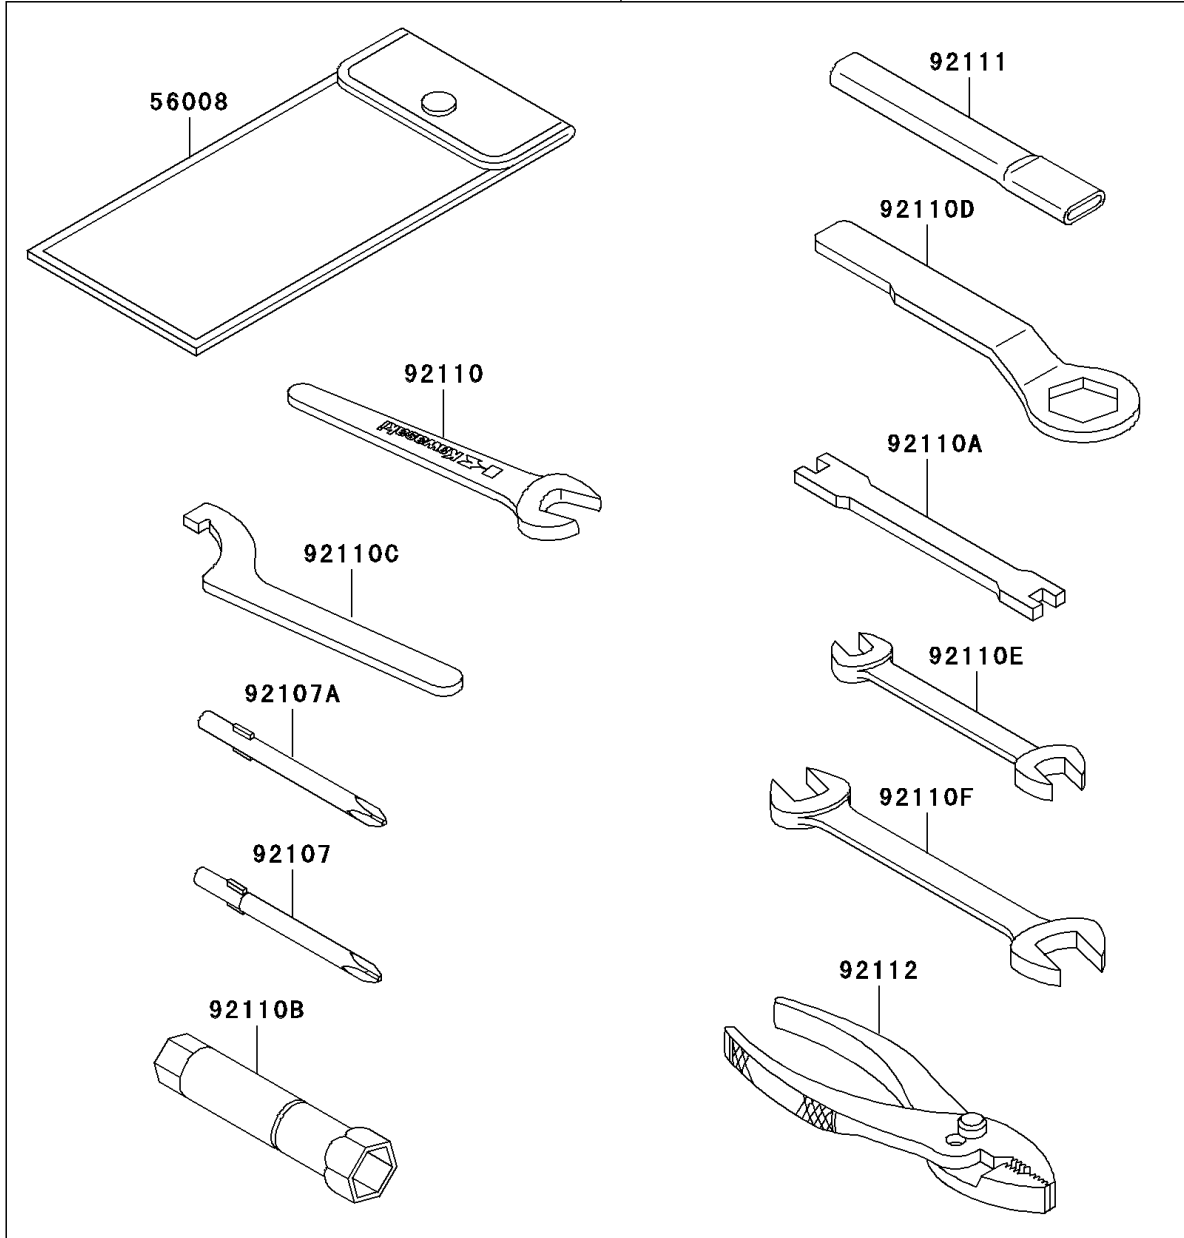

2000 KLR250 PARTS DIAGRAM

Owner's Tools

56007

F2810

2000 KLR250 PARTS LIST

Owner's Tools

ITEM NAME	PART NUMBER	QUANTITY
-----------	-------------	----------