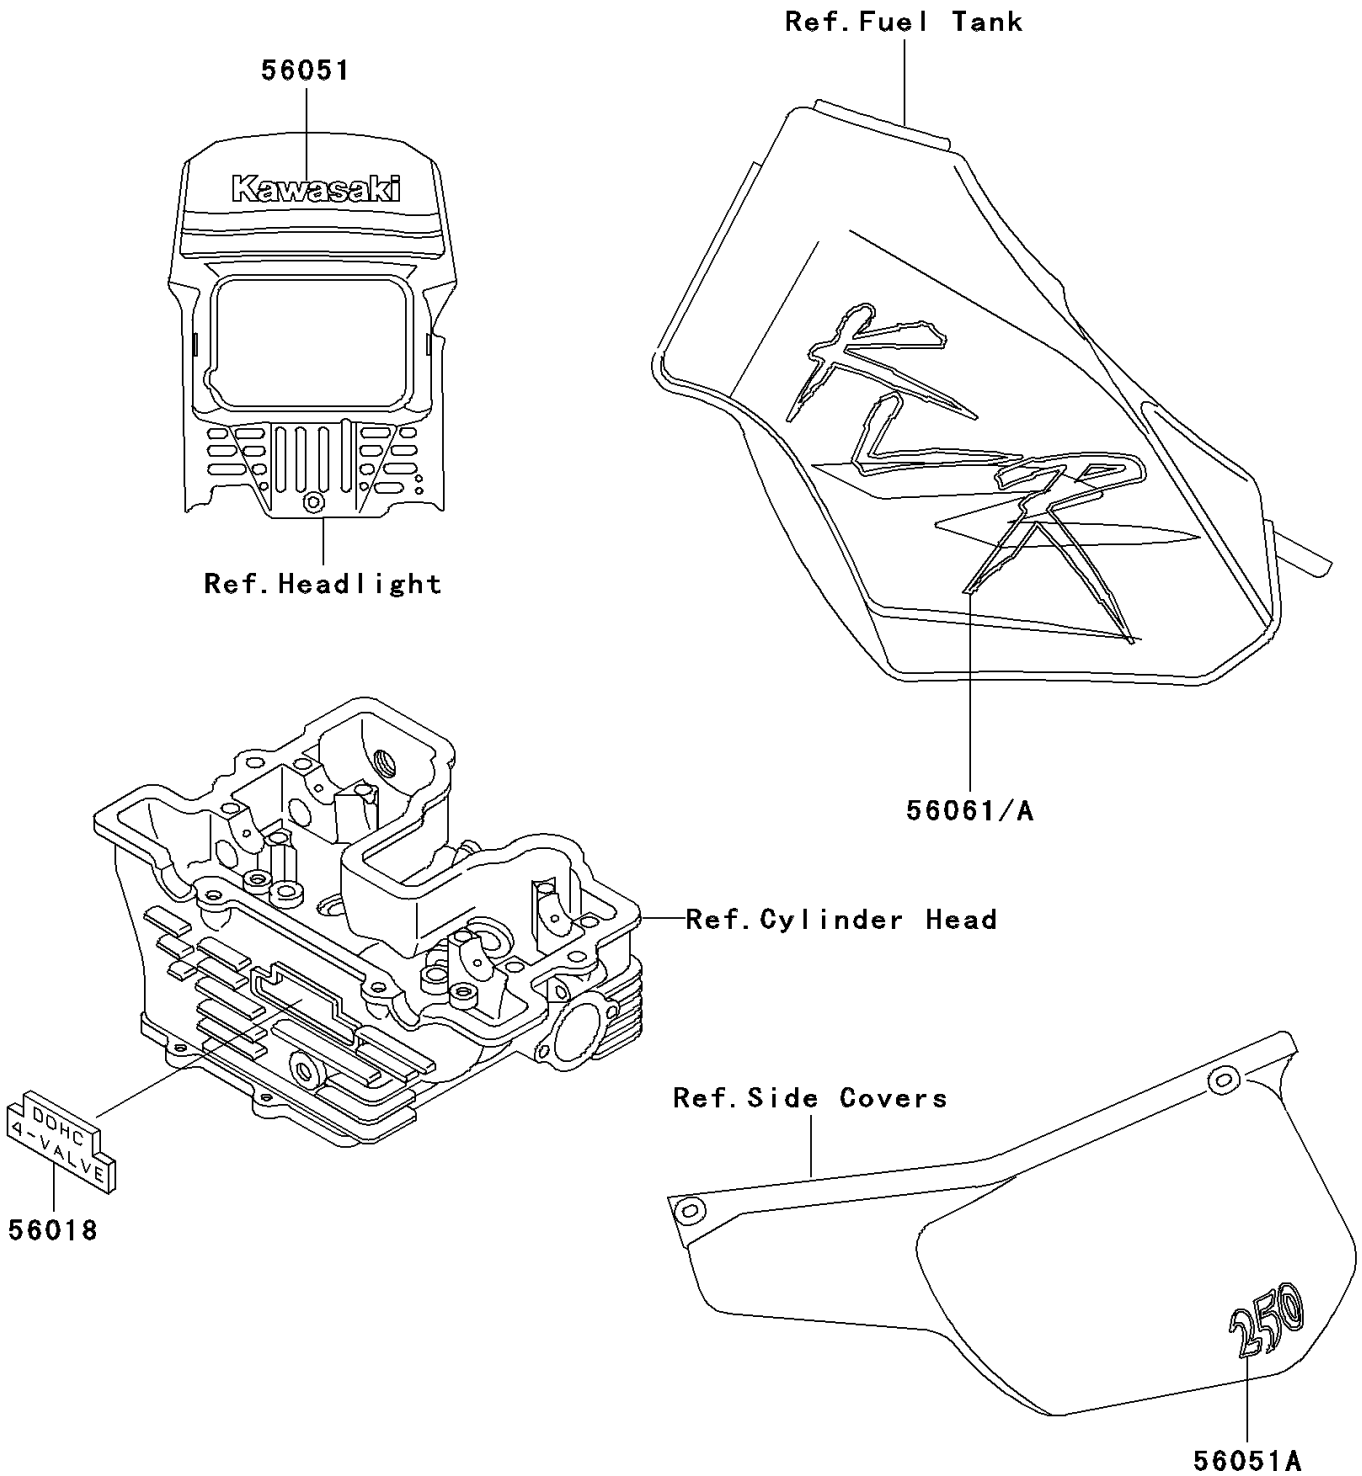

1998 KLR250 PARTS DIAGRAM

Decals(KL250-D15)

F2861

1998 KLR250 PARTS LIST

Decals(KL250-D15)

ITEM NAME	PART NUMBER	QUANTITY
MARK,CYLINDER HEAD (Ref # 56018)	56018-1483	1
MARK,KAWASAKI (Ref # 56051)	56051-1329	1
MARK,SIDE COVER,250 (Ref # 56051A)	56051-1511	2
PATTERN,FUEL TANK,LH (Ref # 56061)	56061-1796	1
PATTERN,FUEL TANK,RH (Ref # 56061A)	56061-1797	1