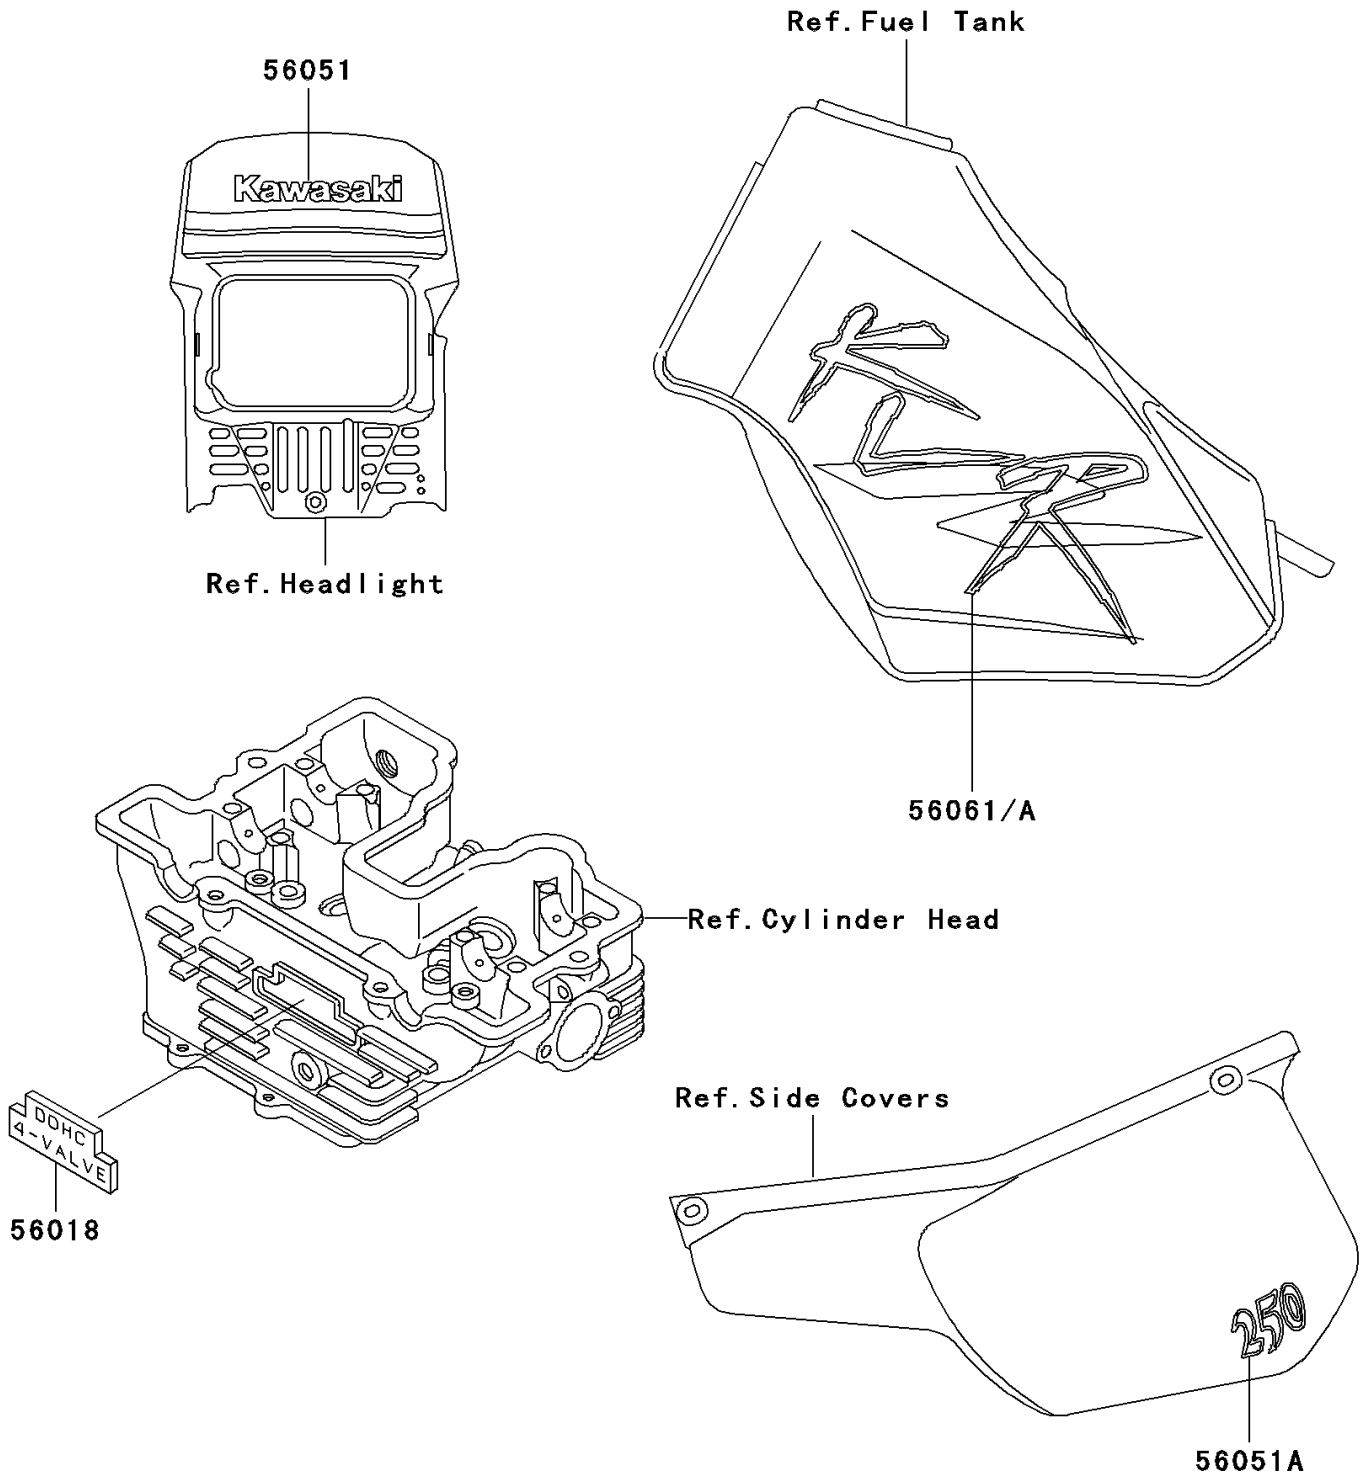

1998 KLR250 PARTS DIAGRAM

Decals(KL250-D15)

F2861

1998 KLR250 PARTS LIST

Decals(KL250-D15)

ITEM NAME	PART NUMBER	QUANTITY
MARK,CYLINDER HEAD (Ref # 56018)	56018-1483	1
MARK,KAWASAKI (Ref # 56051)	56051-1329	1
MARK,SIDE COVER,250 (Ref # 56051A)	56051-1511	2
PATTERN,FUEL TANK,LH (Ref # 56061)	56061-1796	1
PATTERN,FUEL TANK,RH (Ref # 56061A)	56061-1797	1