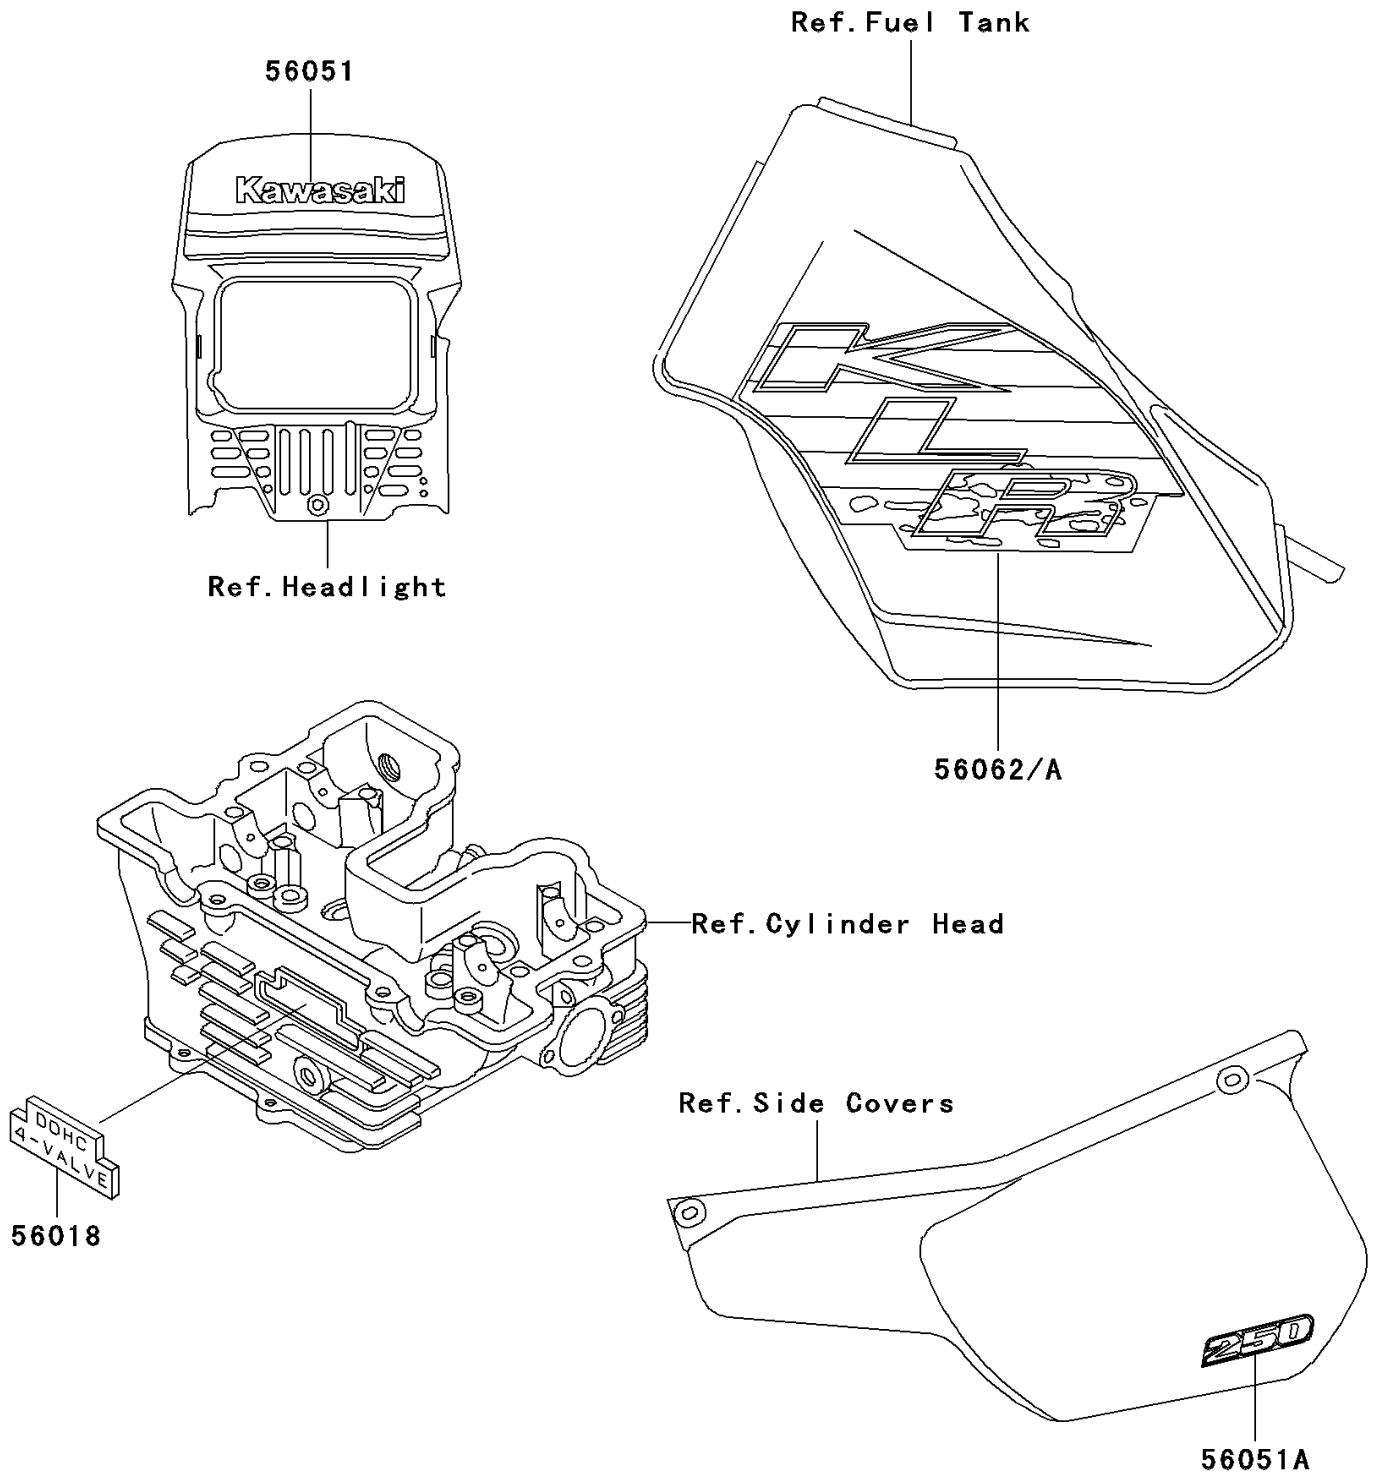

# 1999 KLR250 PARTS DIAGRAM

Decals(KL250-D16)

F2861A

# 1999 KLR250 PARTS LIST

Decals(KL250-D16)

ITEM NAME	PART NUMBER	QUANTITY
MARK,CYLINDER HEAD (Ref # 56018)	56018-1483	1
MARK,KAWASAKI (Ref # 56051)	56051-1329	1
MARK,SIDE COVER,250 (Ref # 56051A)	56051-1878	2
PATTERN,FUEL TANK,LH (Ref # 56062)	56062-1571	1
PATTERN,FUEL TANK,RH (Ref # 56062A)	56062-1572	1