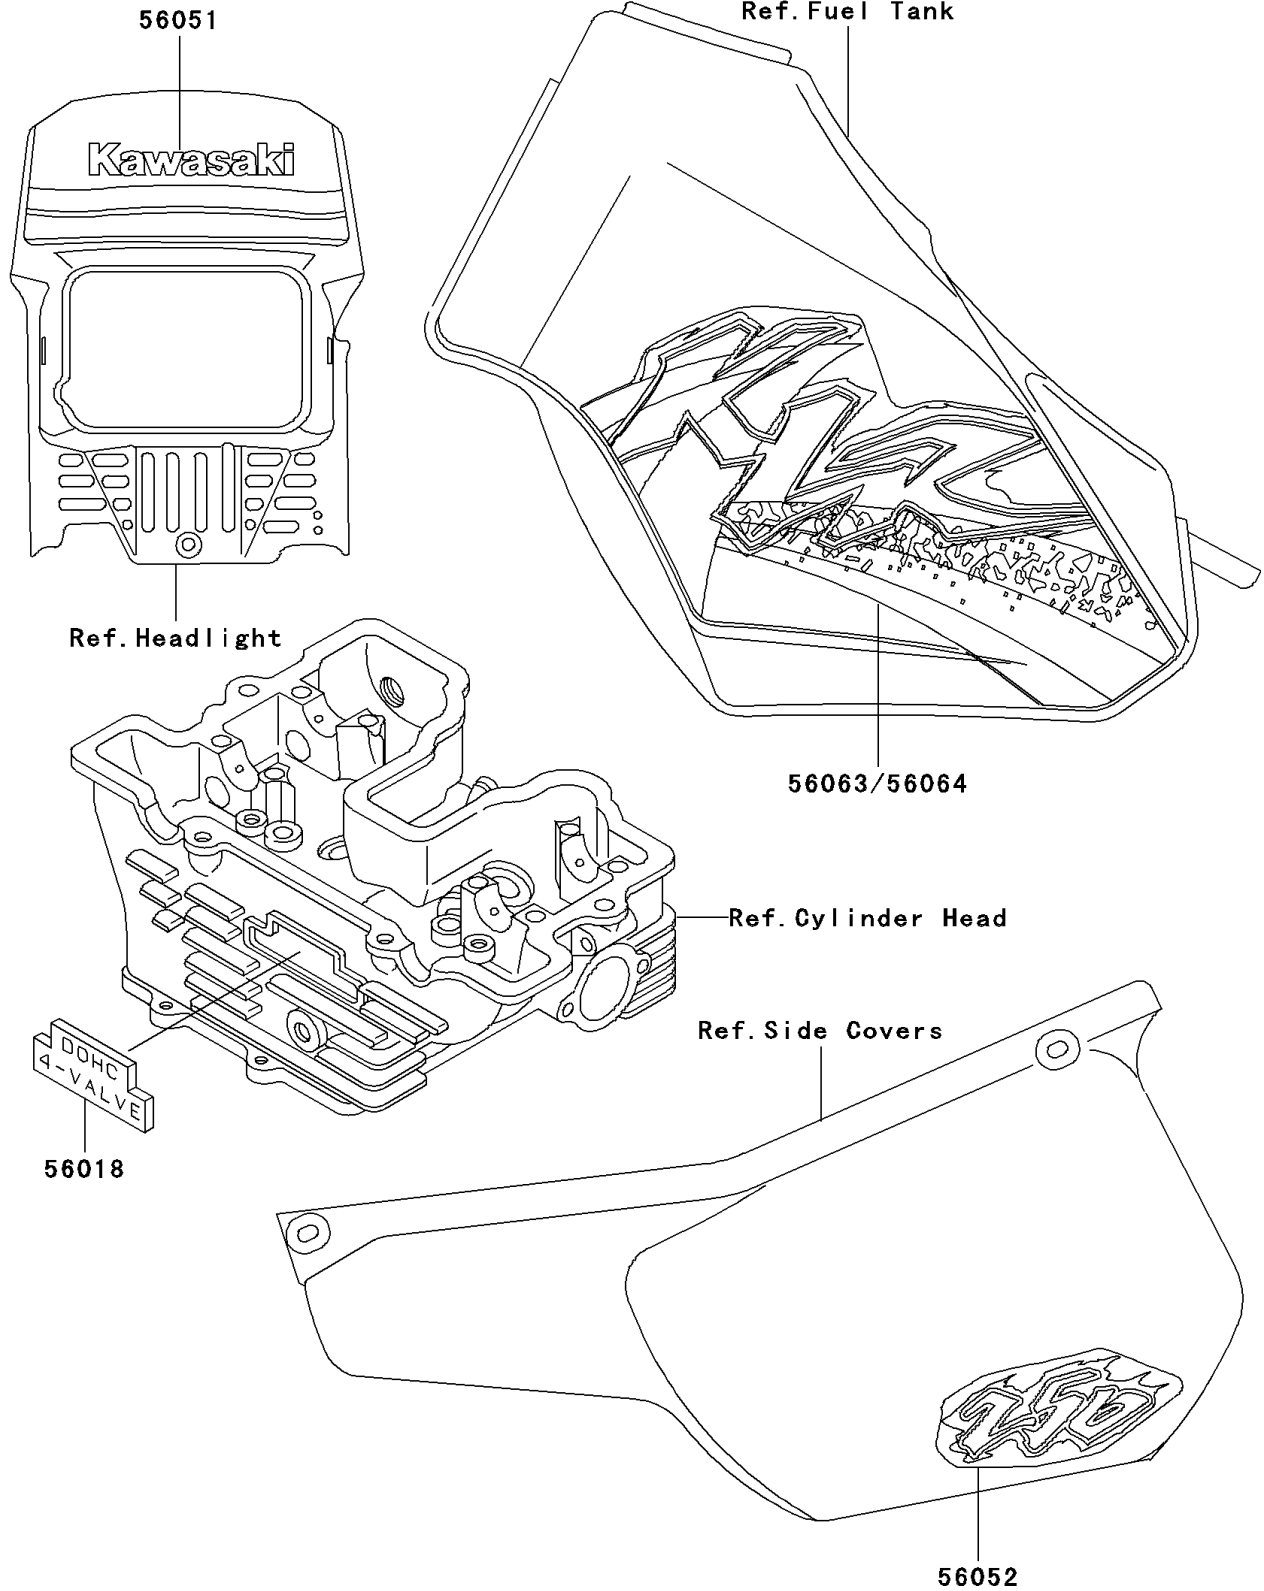

2001 KLR250 PARTS DIAGRAM

Decals(KL250-D18)

F2861C

2001 KLR250 PARTS LIST

Decals(KL250-D18)

ITEM NAME	PART NUMBER	QUANTITY
MARK,CYLINDER HEAD (Ref # 56018)	56018-1483	1
MARK,KAWASAKI (Ref # 56051)	56051-1329	1
MARK,SIDE COVER,250 (Ref # 56052)	56052-1327	2
PATTERN,FUEL TANK,LH (Ref # 56063)	56063-1998	1
PATTERN,FUEL TANK,RH (Ref # 56064)	56064-1051	1