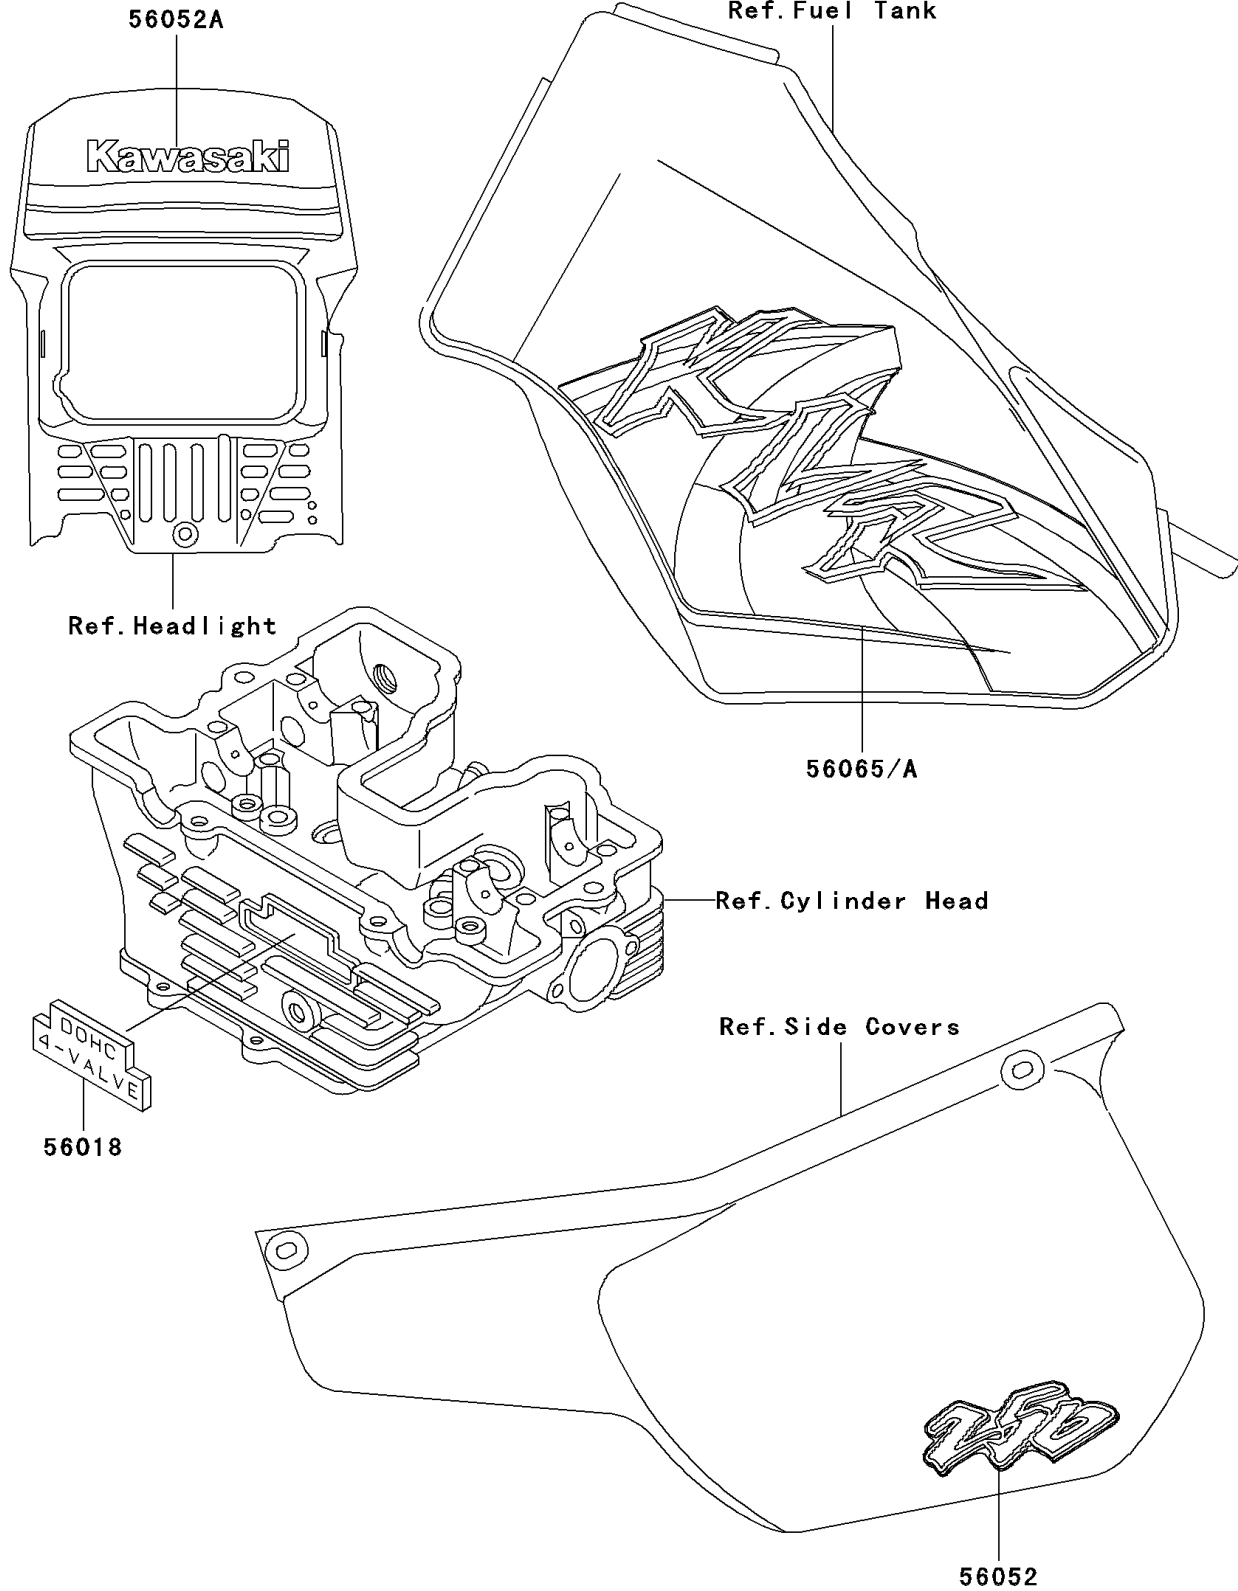

# 2002 KLR250 PARTS DIAGRAM

Decals(KL250-D19)

F2861D

## 2002 KLR250 PARTS LIST

Decals(KL250-D19)

ITEM NAME	PART NUMBER	QUANTITY
MARK,CYLINDER HEAD (Ref # 56018)	56018-1483	1
MARK,SIDE COVER,250 (Ref # 56052)	56052-1530	2
MARK,HEAD LAMP COVER,KAWASAKI (Ref # 56052A)	56052-1531	1
PATTERN,FUEL TANK,LH (Ref # 56065)	56065-1179	1
PATTERN,FUEL TANK,RH (Ref # 56065A)	56065-1180	1