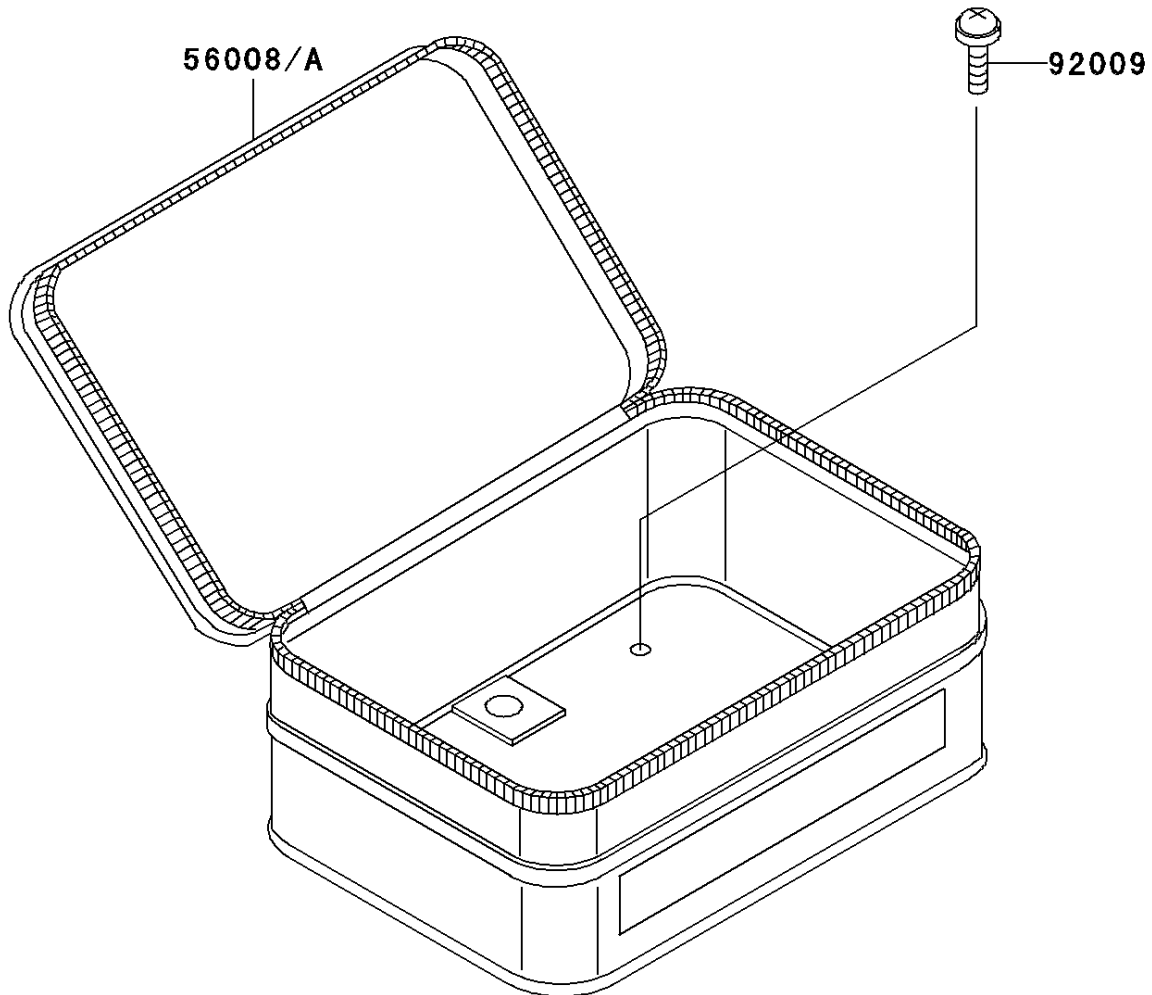

1998 KLR250 PARTS DIAGRAM

Accessory

F2910

1998 KLR250 PARTS LIST

Accessory

ITEM NAME	PART NUMBER	QUANTITY
BAG,TOOL,S.GRAY (Ref # 56008A)	56008-1054-LJ	1
SCREW,6X22,BLACK (Ref # 92009)	92009-1256	4