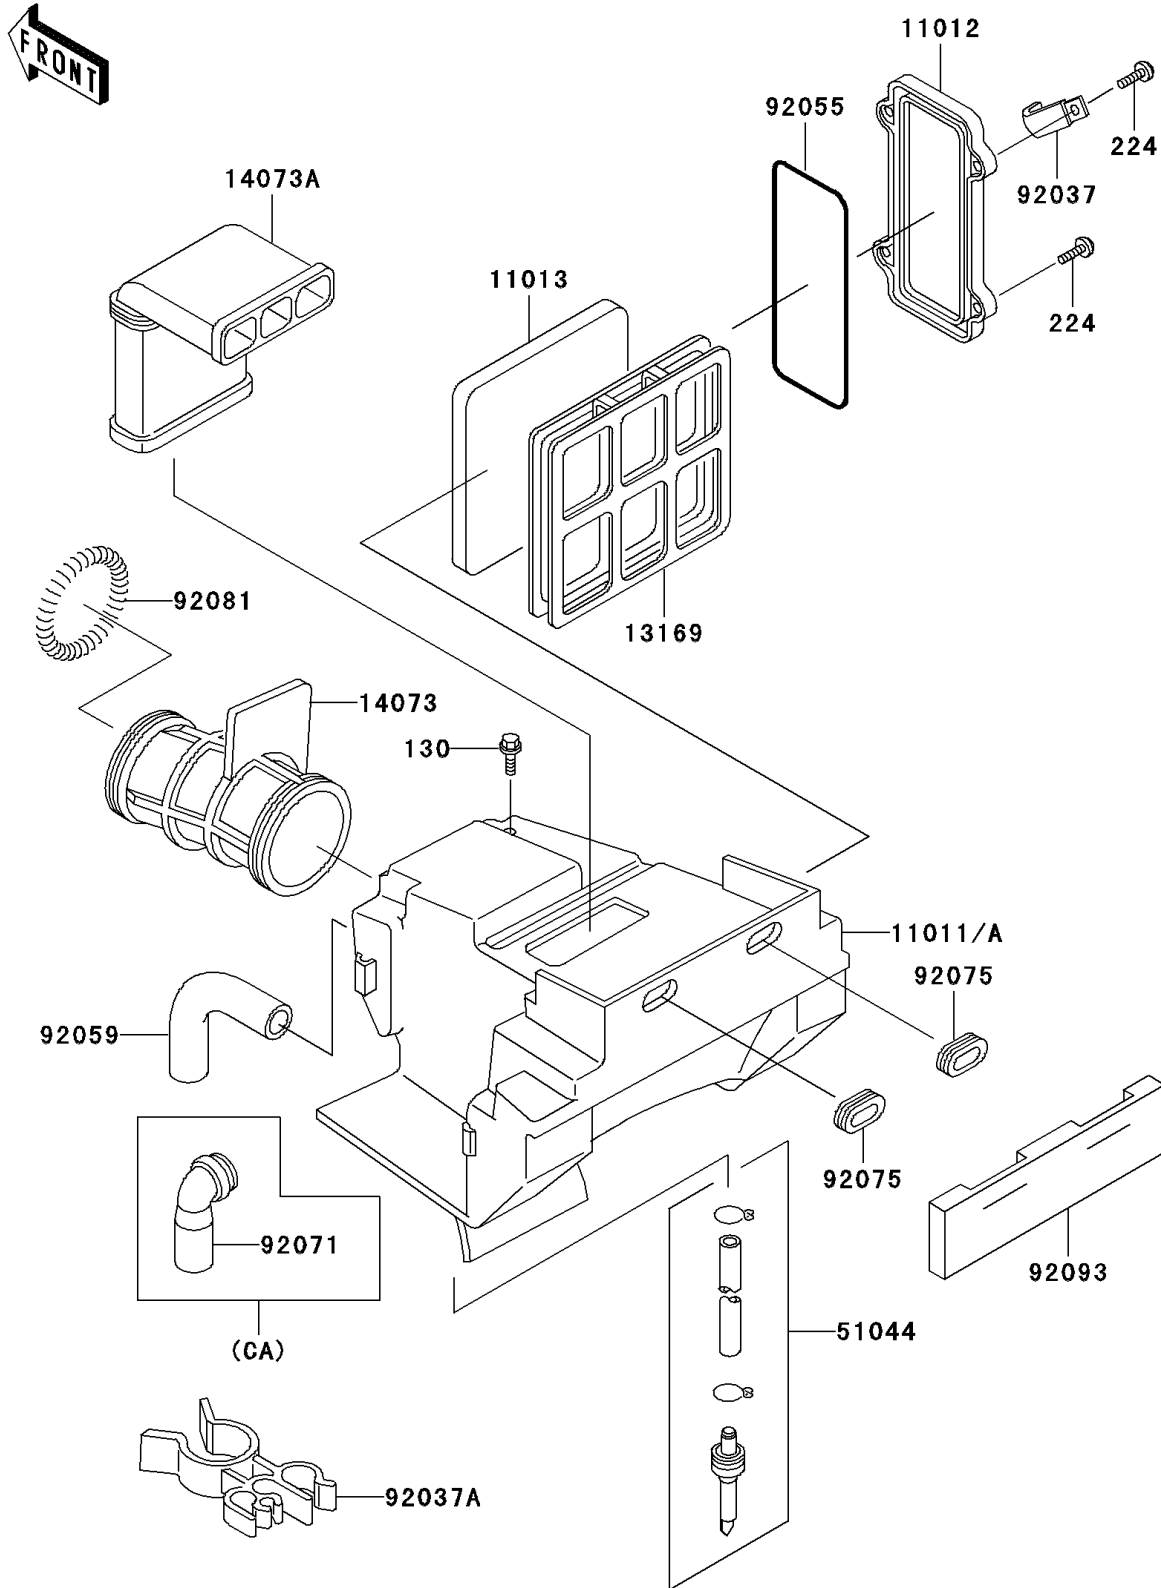

2004 KLR250 PARTS DIAGRAM

Air Cleaner

E1130

2004 KLR250 PARTS LIST

Air Cleaner

ITEM NAME	PART NUMBER	QUANTITY
BOLT-FLANGED,6X12 (Ref # 130)	130G0612	1
SCREW-PAN-WP-CROS (Ref # 224)	224C0614	4
CAP,ELEMENT (Ref # 11012)	11012-1661	1
ELEMENT-AIR FILTER (Ref # 11013)	11013-1117	1
PLATE,ELEMENT (Ref # 13169)	13169-1851	1
DUCT,CARBURETOR (Ref # 14073)	14073-1184	1
DUCT,INTAKE (Ref # 14073A)	14073-1185	1
TUBE-ASSY,AIR FILTER (Ref # 51044)	51044-1087	1
CLAMP,L=60 (Ref # 92037)	92037-1069	1
CLAMP (Ref # 92037A)	92037-1886	1
RING-O,AIR FILTER (Ref # 92055)	92055-1254	1
TUBE,BREATHER (Ref # 92059)	92059-1482	1
DAMPER (Ref # 92075)	92075-1513	2
SPRING,COIL (Ref # 92081)	92081-1177	1
SEAL (Ref # 92093)	92093-1187	1
CASE-AIR FILTER (Ref # 11011)	11011-1275	1
CASE-AIR FILTER (Ref # 11011A)	11011-1276	1
GROMMET,AIR FILTER (Ref # 92071)	92071-1114	1