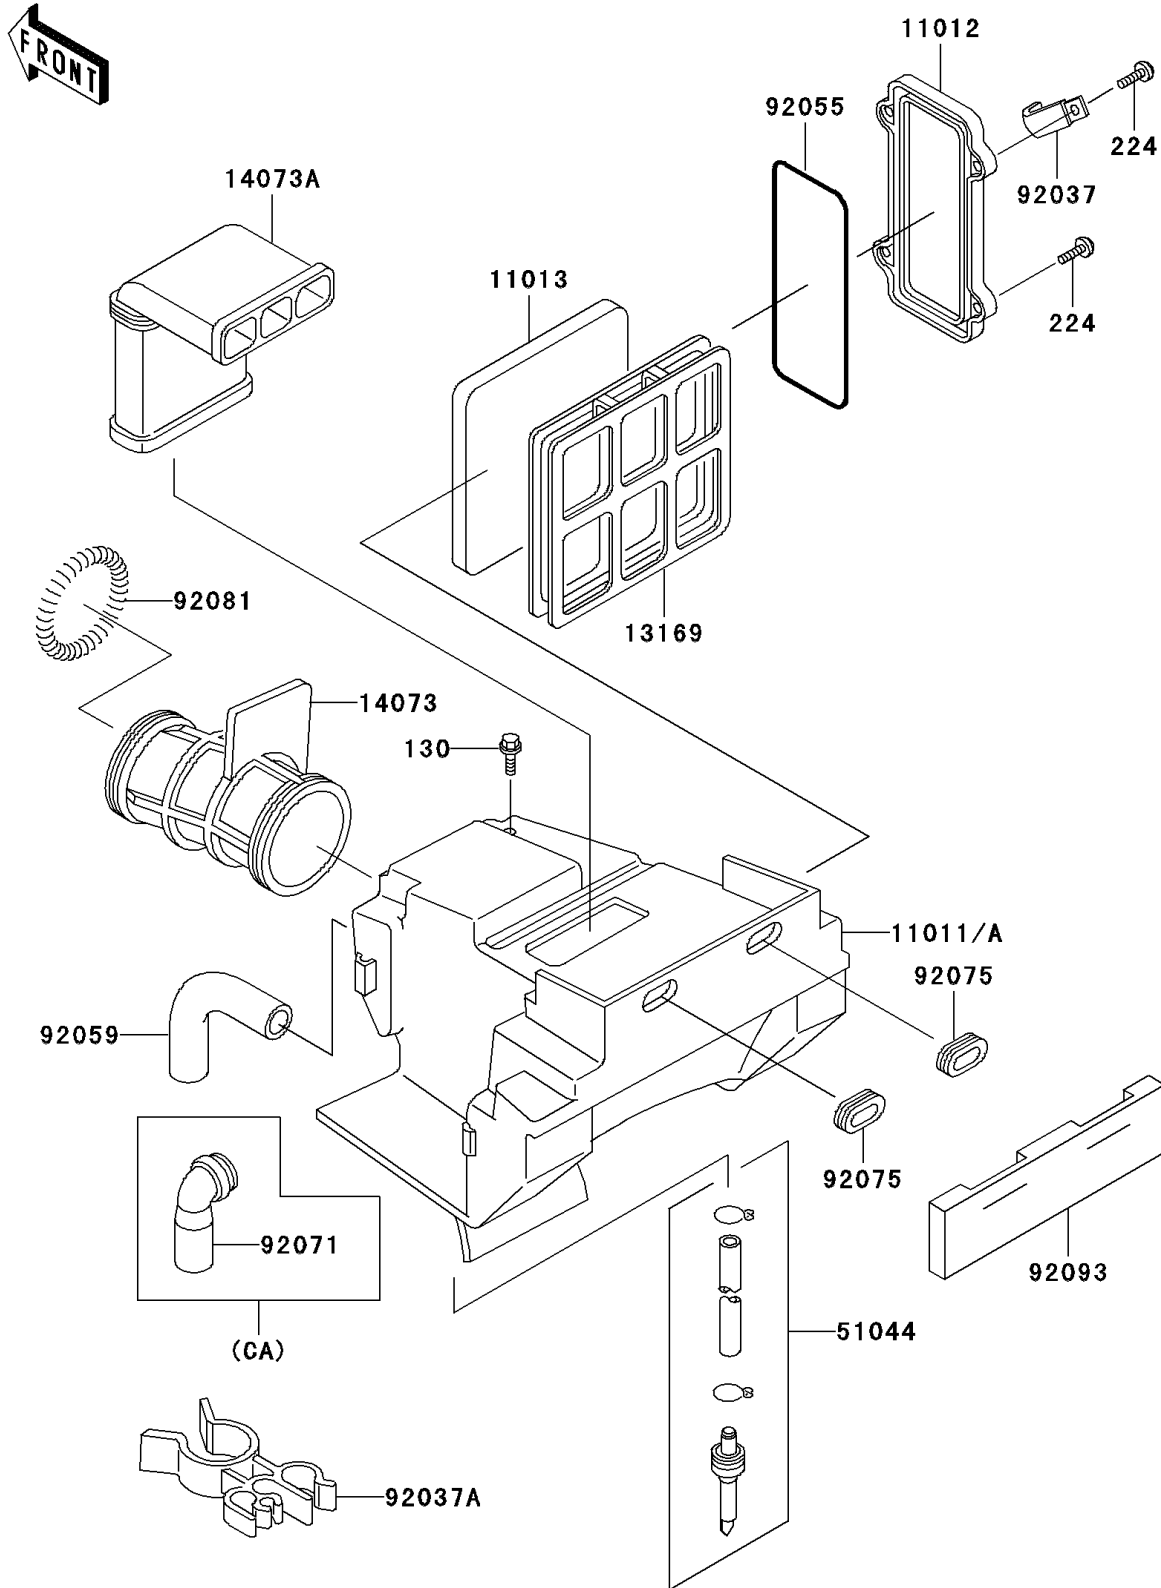

2005 KLR250 PARTS DIAGRAM

Air Cleaner

E1130

2005 KLR250 PARTS LIST

Air Cleaner

ITEM NAME	PART NUMBER	QUANTITY
BOLT-FLANGED,6X12 (Ref # 130)	130G0612	1
SCREW-PAN-WP-CROS (Ref # 224)	224C0614	4
CAP,ELEMENT (Ref # 11012)	11012-1661	1
ELEMENT-AIR FILTER (Ref # 11013)	11013-1117	1
PLATE,ELEMENT (Ref # 13169)	13169-1851	1
DUCT,CARBURETOR (Ref # 14073)	14073-1184	1
DUCT,INTAKE (Ref # 14073A)	14073-1185	1
TUBE-ASSY,AIR FILTER (Ref # 51044)	51044-1087	1
CLAMP,L=60 (Ref # 92037)	92037-1069	1
CLAMP (Ref # 92037A)	92037-1886	1
RING-O,AIR FILTER (Ref # 92055)	92055-1254	1
TUBE,BREATHER (Ref # 92059)	92059-1482	1
DAMPER (Ref # 92075)	92075-1513	2
SPRING,COIL (Ref # 92081)	92081-1177	1
SEAL (Ref # 92093)	92093-1187	1
CASE-AIR FILTER (Ref # 11011)	11011-1275	1
CASE-AIR FILTER (Ref # 11011A)	11011-1276	1
GROMMET,AIR FILTER (Ref # 92071)	92071-1114	1