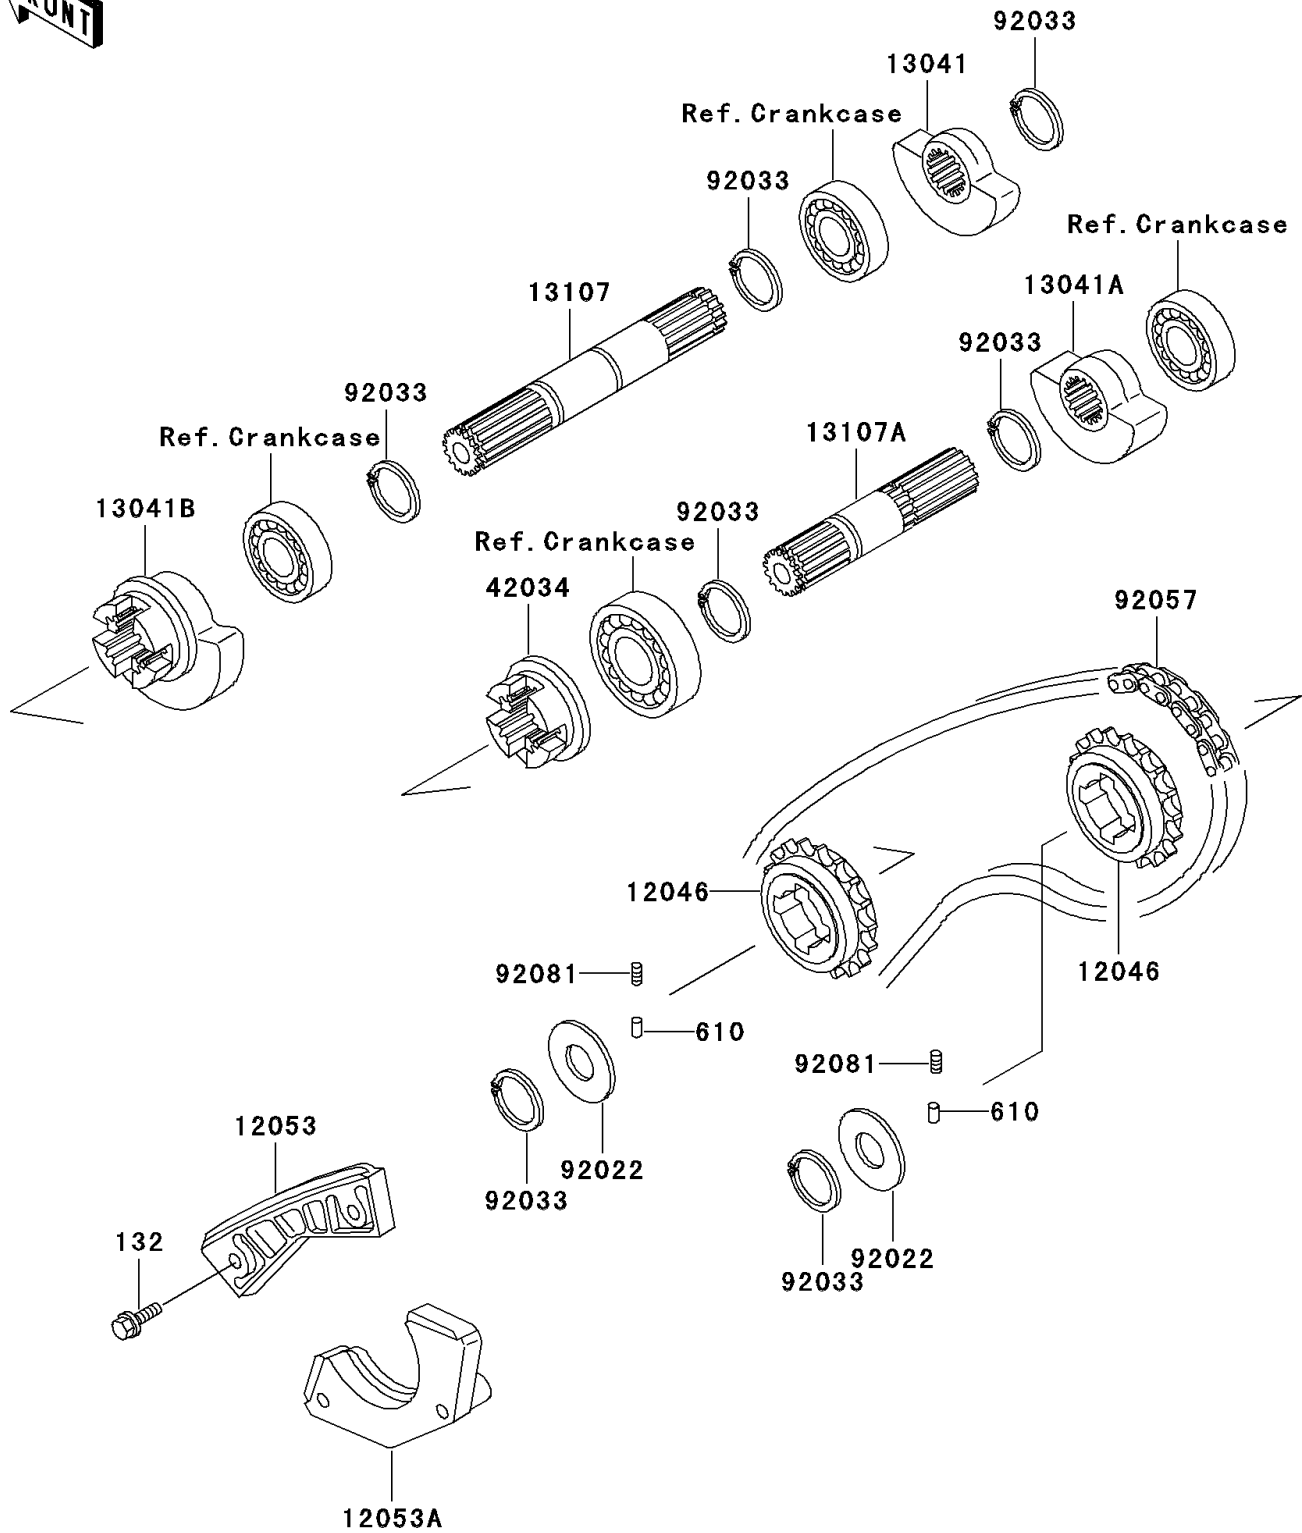

2003 KLR250 PARTS DIAGRAM

Balancer

E1323

2003 KLR250 PARTS LIST

Balancer

ITEM NAME	PART NUMBER	QUANTITY
BOLT-FLANGED-SMALL (Ref # 132)	132G0625	1
ROLLER,4X8 (Ref # 610)	610A0408	8
SPROCKET,BALANCER,21T (Ref # 12046)	12046-1066	2
GUIDE-CHAIN,UPP (Ref # 12053)	12053-1152	1
GUIDE-CHAIN,LWR (Ref # 12053A)	12053-1153	1
BALANCER,FR,RH (Ref # 13041)	13041-1057	1
BALANCER,RR (Ref # 13041A)	13041-1058	1
BALANCER,FR,LH (Ref # 13041B)	13041-1063	1
SHAFT,BALANCER,FR (Ref # 13107)	13107-1121	1
SHAFT,BALANCER,RR (Ref # 13107A)	13107-1122	1
COUPLING,BALANCER,RR (Ref # 42034)	42034-1063	1
WASHER,20.3X36X1.5 (Ref # 92022)	92022-1489	2
RING-SNAP,18MM (Ref # 92033)	92033-029	7
CHAIN,BALANCER,BF05T-U (Ref # 92057)	92057-1211	1
SPRING,BALANCER (Ref # 92081)	92081-135	8