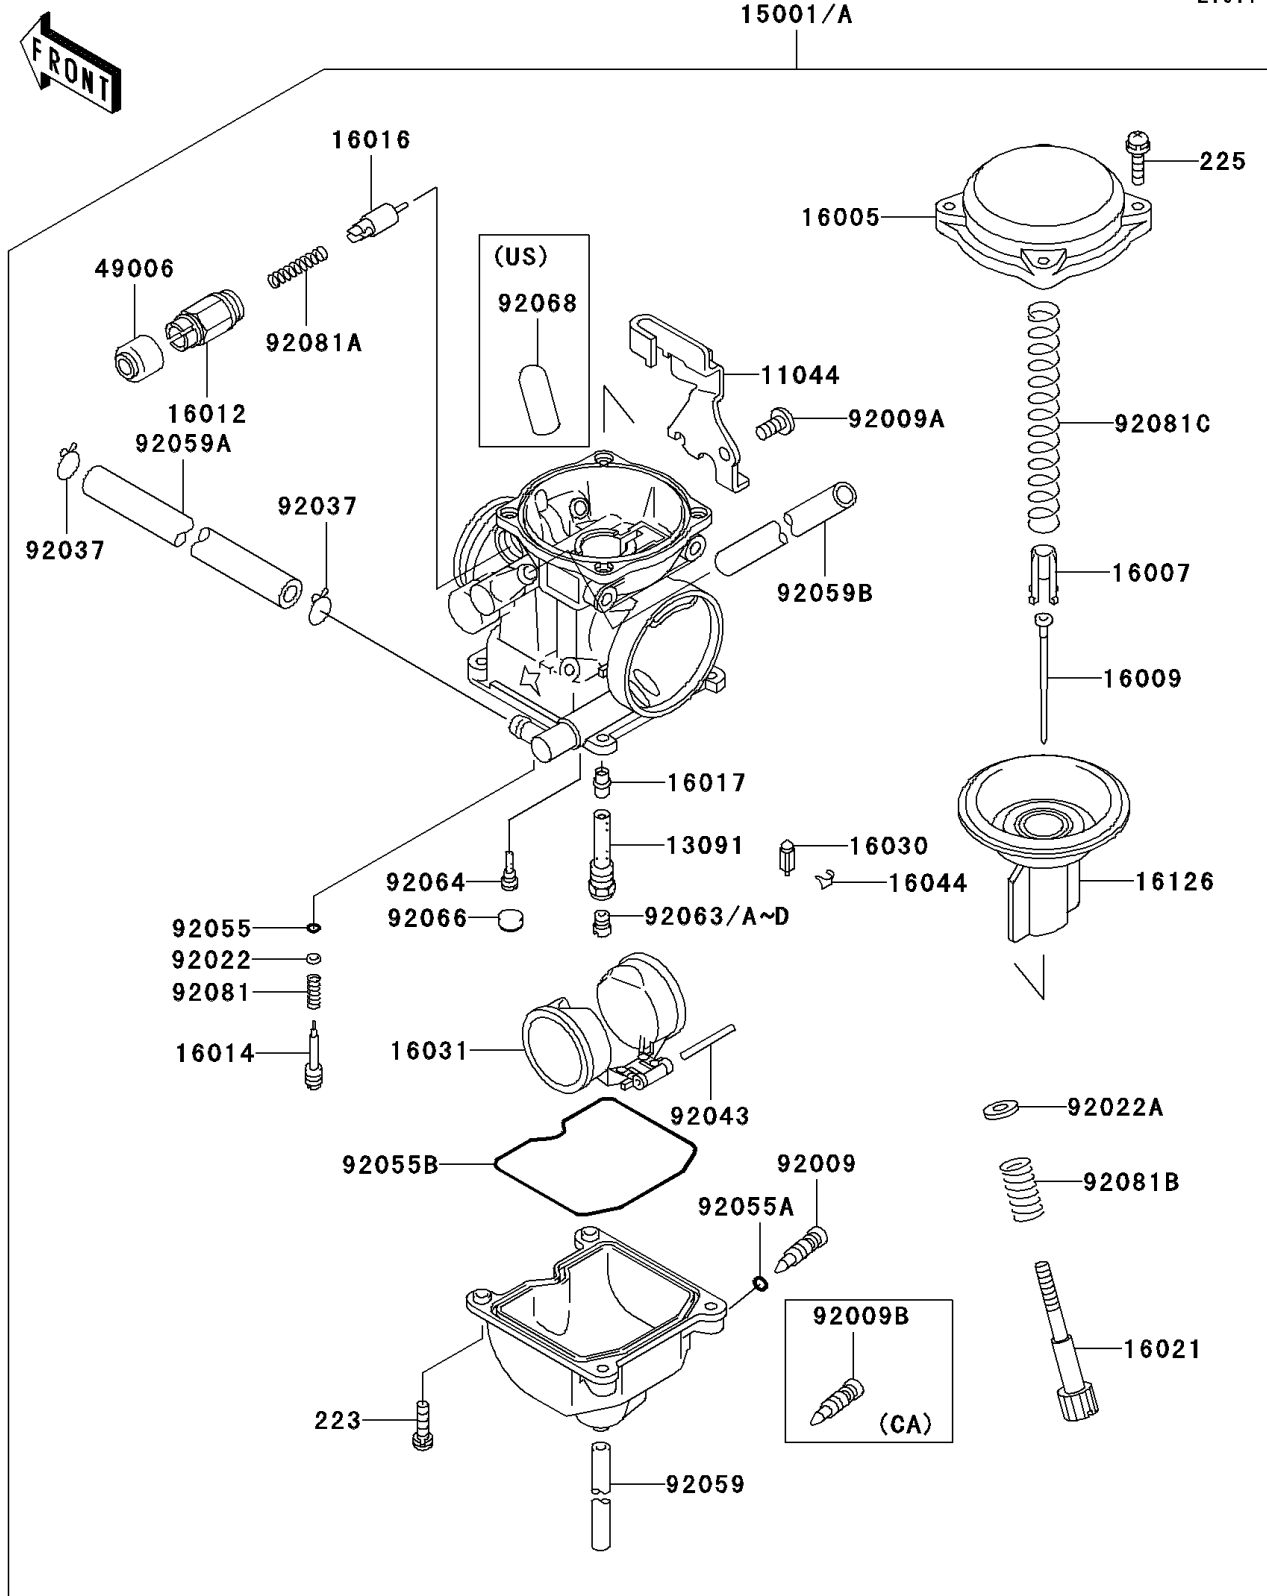

2004 KLR250 PARTS DIAGRAM

Carburetor

E1611

2004 KLR250 PARTS LIST

Carburetor

ITEM NAME	PART NUMBER	QUANTITY
BRACKET,THROTTLE CABLE (Ref # 11044)	11044-1061	1
HOLDER,NEEDLE JET (Ref # 13091)	13091-1259	1
TOP-CHAMBER,MIXING,27/60 (Ref # 16005)	16005-1057	1
SEAT-SPRING,VALVE (Ref # 16007)	16007-1117	1
NEEDLE-JET,N31C (Ref # 16009)	16009-1255	1
CAP-STARTER PLUNGER (Ref # 16012)	16012-1055	1
SCREW-PILOT AIR (Ref # 16014)	16014-1029	1
PLUNGER,STARTER (Ref # 16016)	16016-1065	1
JET-NEEDLE (Ref # 16017)	16017-1265	1
SCREW-THROTTLE STOP (Ref # 16021)	16021-1109	1
VALVE-FLOAT (Ref # 16030)	16030-1007	1
FLOAT (Ref # 16031)	16031-1056	1
CLAMP,FLOAT VALVE (Ref # 16044)	16044-007	1
VALVE,VACUUM (Ref # 16126)	16126-1163	1
BOOT,STARTER PLUNGER (Ref # 49006)	49006-1165	1
SCREW,DRAIN,M6X1.0 (Ref # 92009)	92009-1095	1
SCREW,5X10 (Ref # 92009A)	92009-1365	1
WASHER,PLAIN (Ref # 92022)	92022-1003	1
WASHER,THROTTLE STOP SCREW (Ref # 92022A)	92022-1587	1
CLAMP,TUBE (Ref # 92037)	92037-1531	2
PIN,FLOAT (Ref # 92043)	92043-1207	1
RING-O,PILOT ADJUST (Ref # 92055)	92055-1002	1
RING-O (Ref # 92055A)	92055-1053	1
RING-O,FLOAT CHAMBER (Ref # 92055B)	92055-1222	1
TUBE,3.5X6.5X330 (Ref # 92059)	92059-111	1
TUBE,6.5X11.5X200 (Ref # 92059A)	92059-1538	1
TUBE,6.5X9.5X410 (Ref # 92059B)	92059-1539	1
JET-MAIN,#118 (Ref # 92063)	92063-1071	1
JET-MAIN,#120 (Ref # 92063A)	92063-1072	1