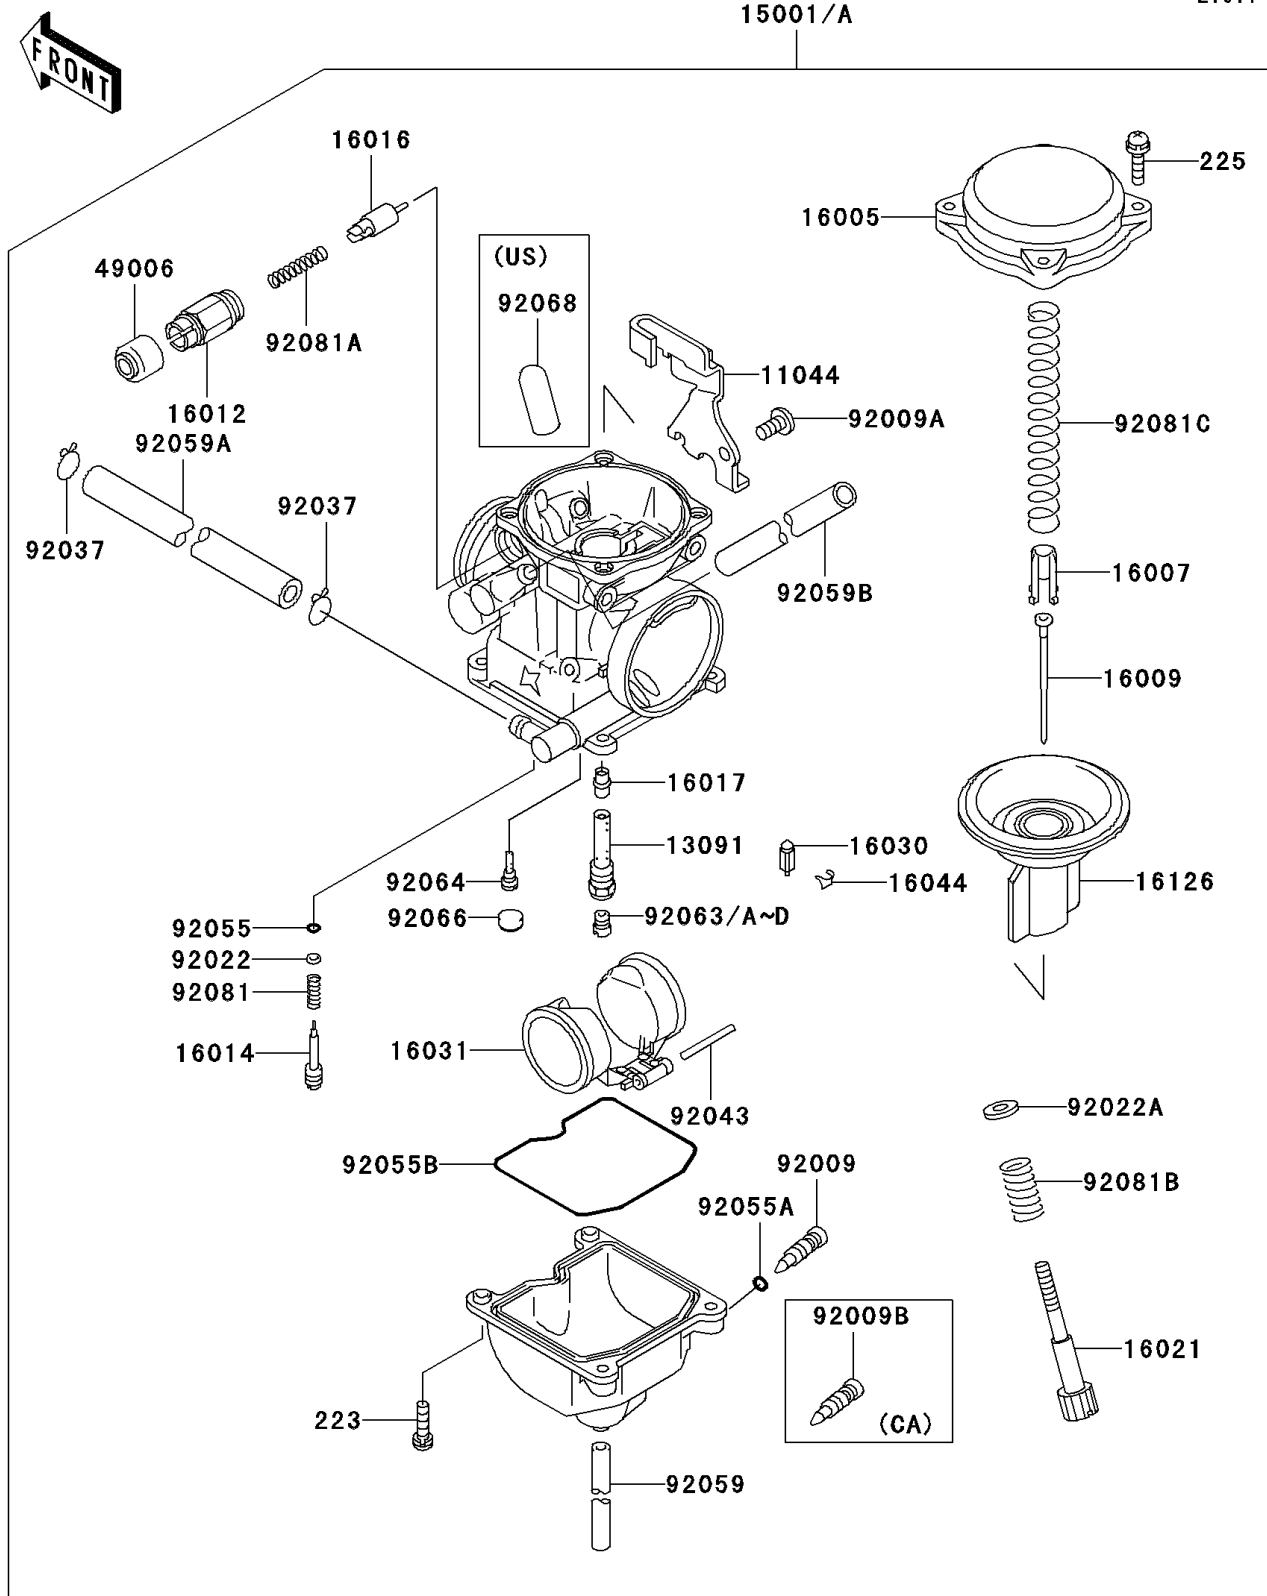

2005 KLR250 PARTS DIAGRAM

Carburetor

E1611

2005 KLR250 PARTS LIST

Carburetor

ITEM NAME	PART NUMBER	QUANTITY
BRACKET,THROTTLE CABLE (Ref # 11044)	11044-1061	1
HOLDER,NEEDLE JET (Ref # 13091)	13091-1259	1
TOP-CHAMBER,MIXING,27/60 (Ref # 16005)	16005-1057	1
SEAT-SPRING,VALVE (Ref # 16007)	16007-1117	1
NEEDLE-JET,N31C (Ref # 16009)	16009-1255	1
CAP-STARTER PLUNGER (Ref # 16012)	16012-1055	1
SCREW-PILOT AIR (Ref # 16014)	16014-1029	1
PLUNGER,STARTER (Ref # 16016)	16016-1065	1
JET-NEEDLE (Ref # 16017)	16017-1265	1
SCREW-THROTTLE STOP (Ref # 16021)	16021-1109	1
VALVE-FLOAT (Ref # 16030)	16030-1007	1
FLOAT (Ref # 16031)	16031-1056	1
CLAMP,FLOAT VALVE (Ref # 16044)	16044-007	1
VALVE,VACUUM (Ref # 16126)	16126-1163	1
BOOT,STARTER PLUNGER (Ref # 49006)	49006-1165	1
SCREW,DRAIN,M6X1.0 (Ref # 92009)	92009-1095	1
SCREW,5X10 (Ref # 92009A)	92009-1365	1
WASHER,PLAIN (Ref # 92022)	92022-1003	1
WASHER,THROTTLE STOP SCREW (Ref # 92022A)	92022-1587	1
CLAMP,TUBE (Ref # 92037)	92037-1531	2
PIN,FLOAT (Ref # 92043)	92043-1207	1
RING-O,PILOT ADJUST (Ref # 92055)	92055-1002	1
RING-O (Ref # 92055A)	92055-1053	1
RING-O,FLOAT CHAMBER (Ref # 92055B)	92055-1222	1
TUBE,3.5X6.5X330 (Ref # 92059)	92059-111	1
TUBE,6.5X11.5X200 (Ref # 92059A)	92059-1538	1
TUBE,6.5X9.5X410 (Ref # 92059B)	92059-1539	1
JET-MAIN,#118 (Ref # 92063)	92063-1071	1
JET-MAIN,#120 (Ref # 92063A)	92063-1072	1