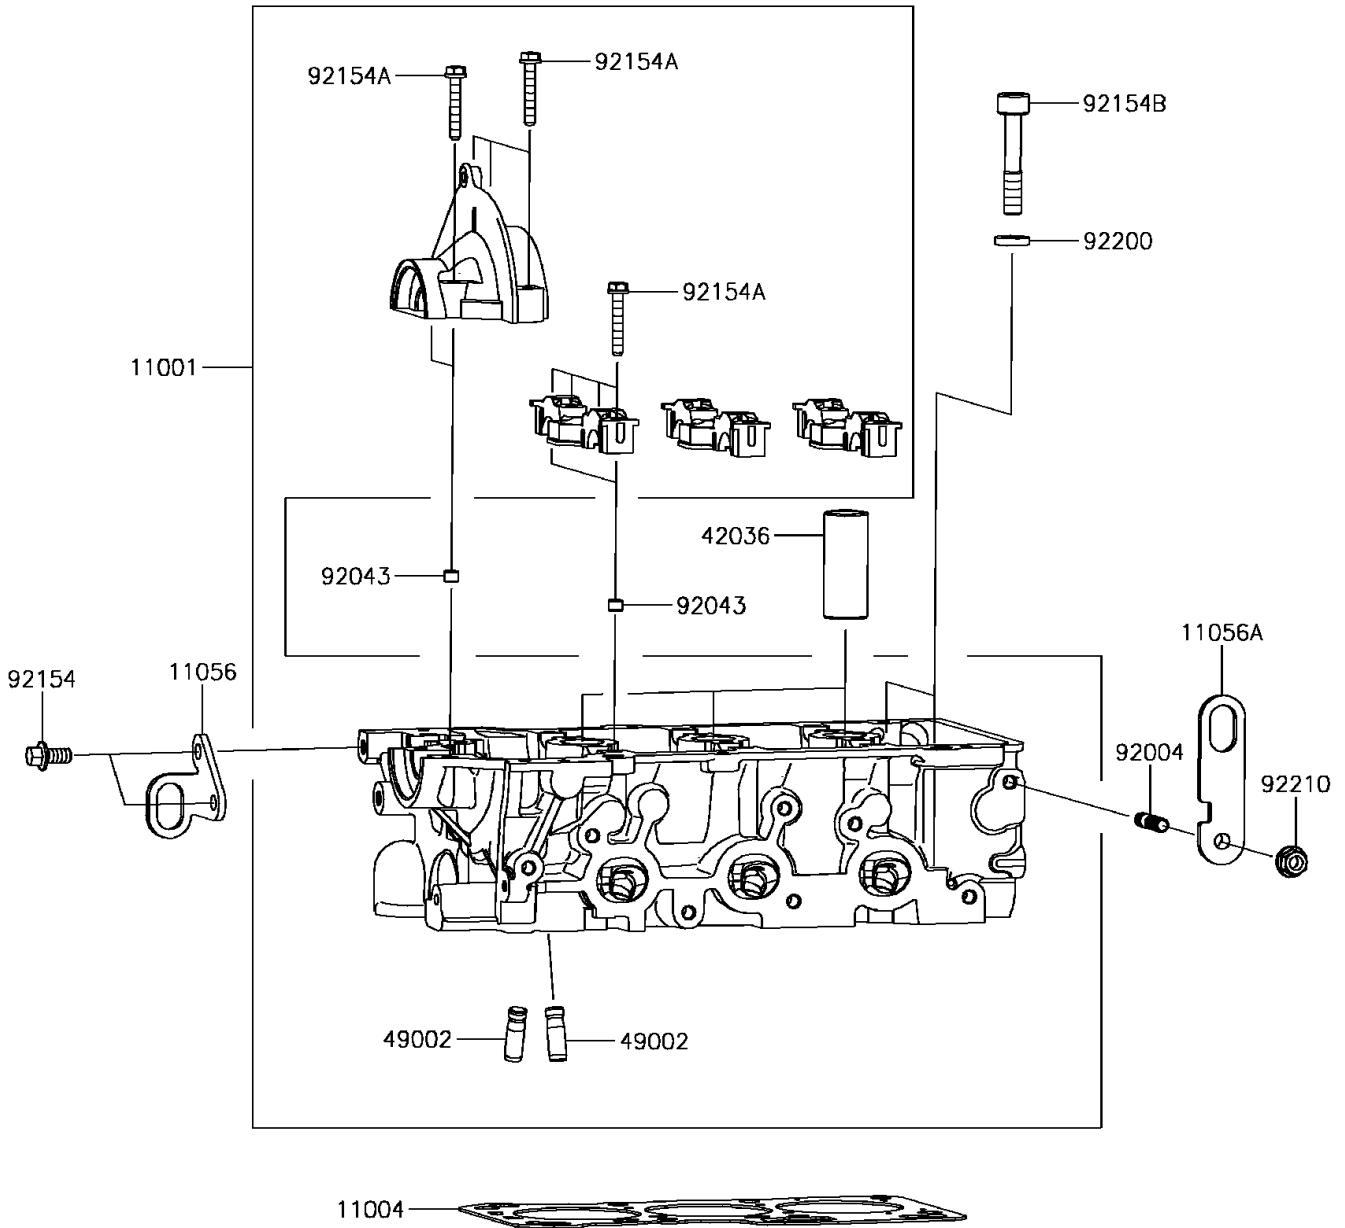

2017 MULE PRO-FXT™ EPS PARTS DIAGRAM

Cylinder Head

E1111

2017 MULE PRO-FXT™ EPS PARTS LIST

Cylinder Head

ITEM NAME	PART NUMBER	QUANTITY
-----------	-------------	----------