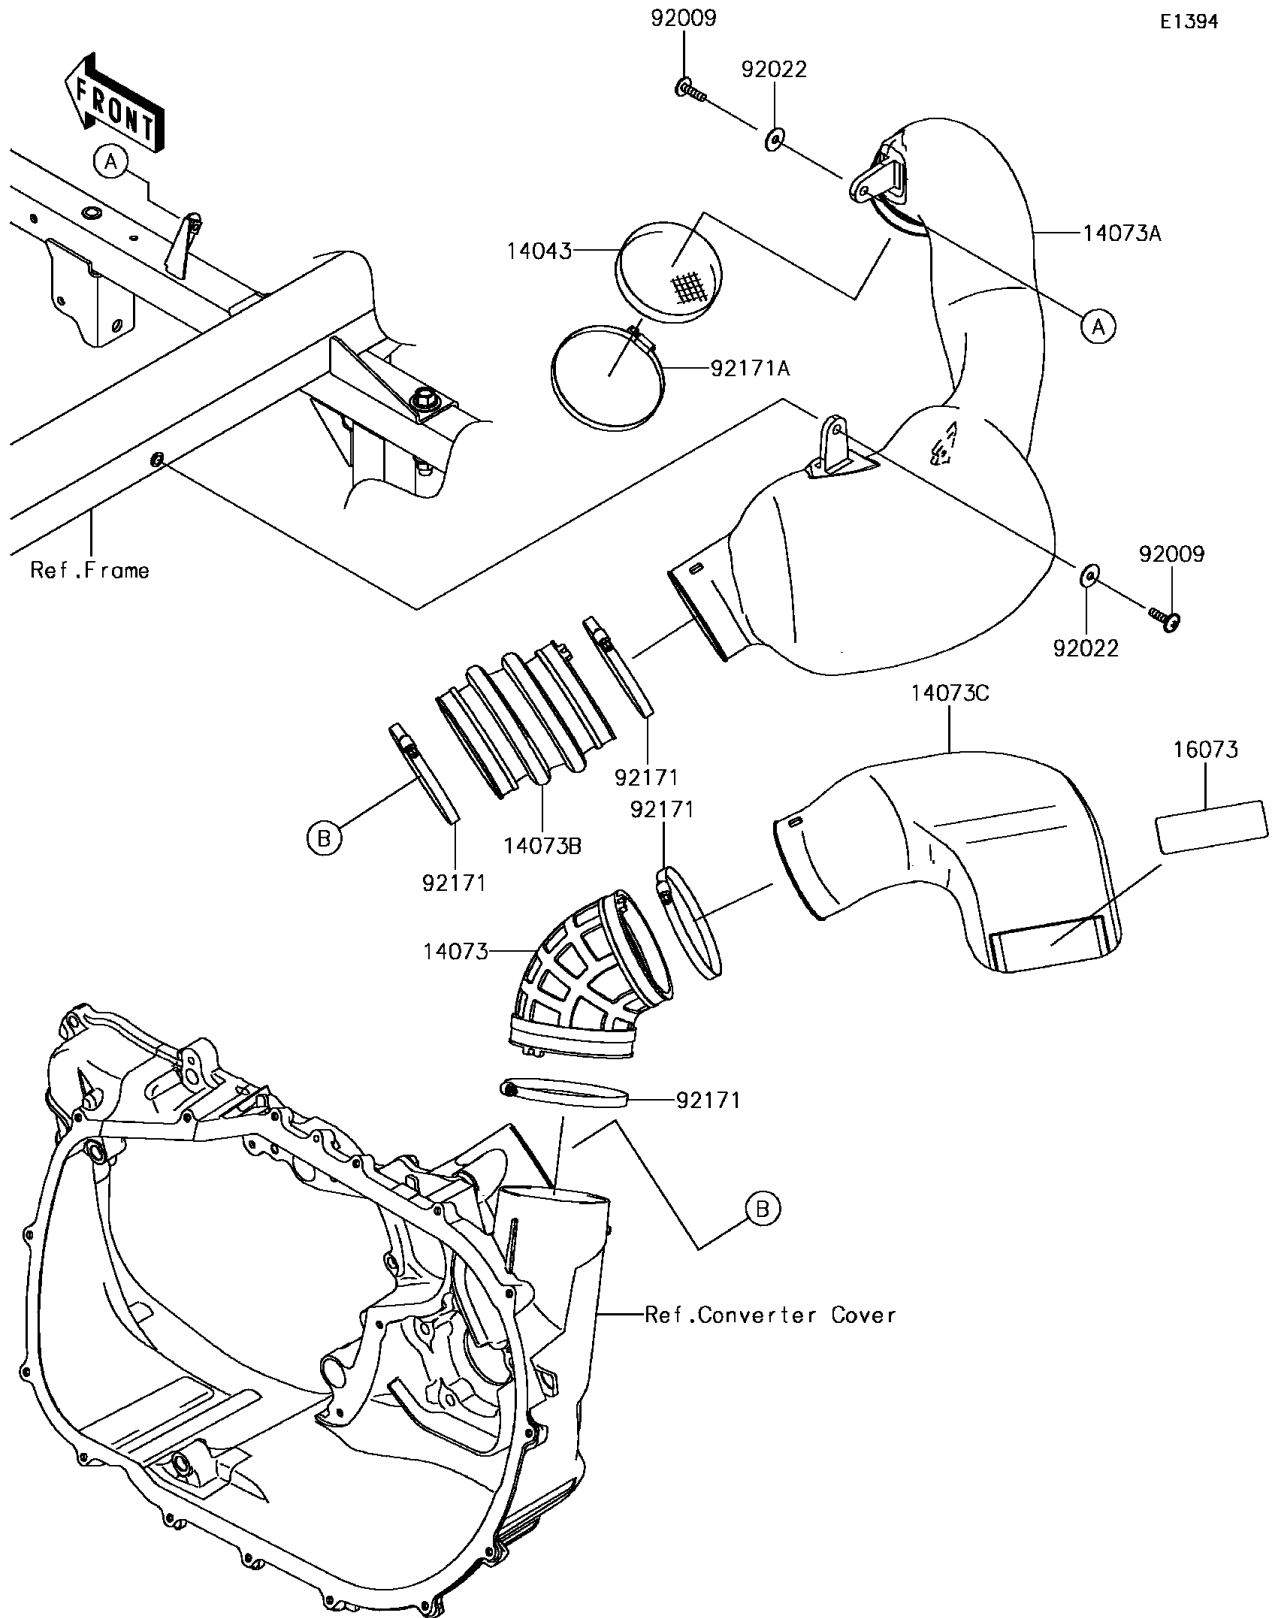

2017 MULE PRO-FXT™ EPS PARTS DIAGRAM

Air Cleaner-Belt Converter

2017 MULE PRO-FXT™ EPS PARTS LIST

Air Cleaner-Belt Converter

ITEM NAME	PART NUMBER	QUANTITY
-----------	-------------	----------