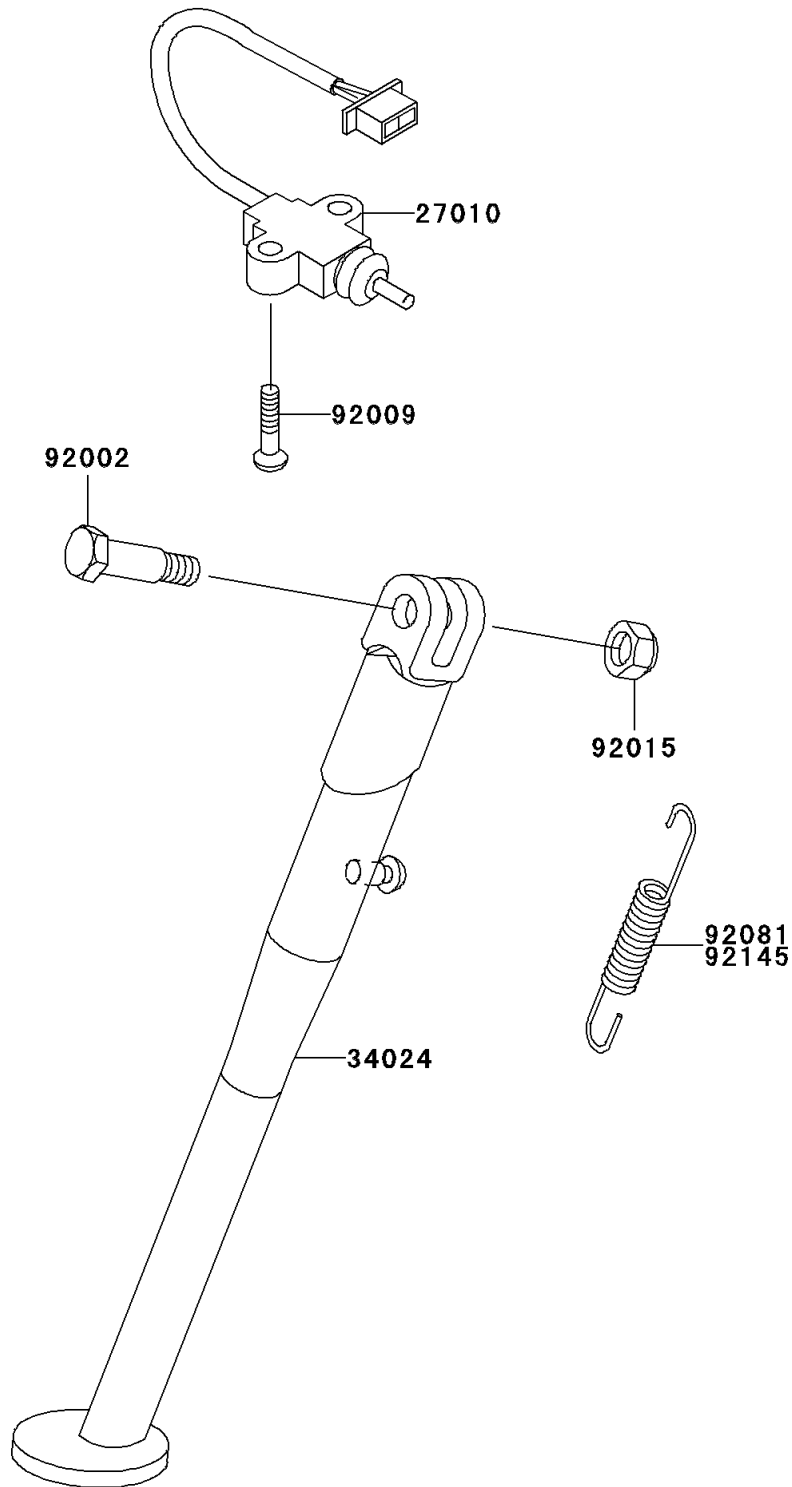

2004 KLR250 PARTS DIAGRAM

Stand(s)

F2190

2004 KLR250 PARTS LIST

Stand(s)

ITEM NAME	PART NUMBER	QUANTITY
SWITCH,SIDE STAND (Ref # 27010)	27010-1189	1
STAND-SIDE (Ref # 34024)	34024-1182	1
BOLT,SIDE STAND (Ref # 92002)	92002-1813	1
SCREW,5X20 (Ref # 92009)	92009-1359	2
NUT,LOCK,10MM,BLACK (Ref # 92015)	92015-1188	1
SPRING,SIDE STAND (Ref # 92081)	92081-1376	1