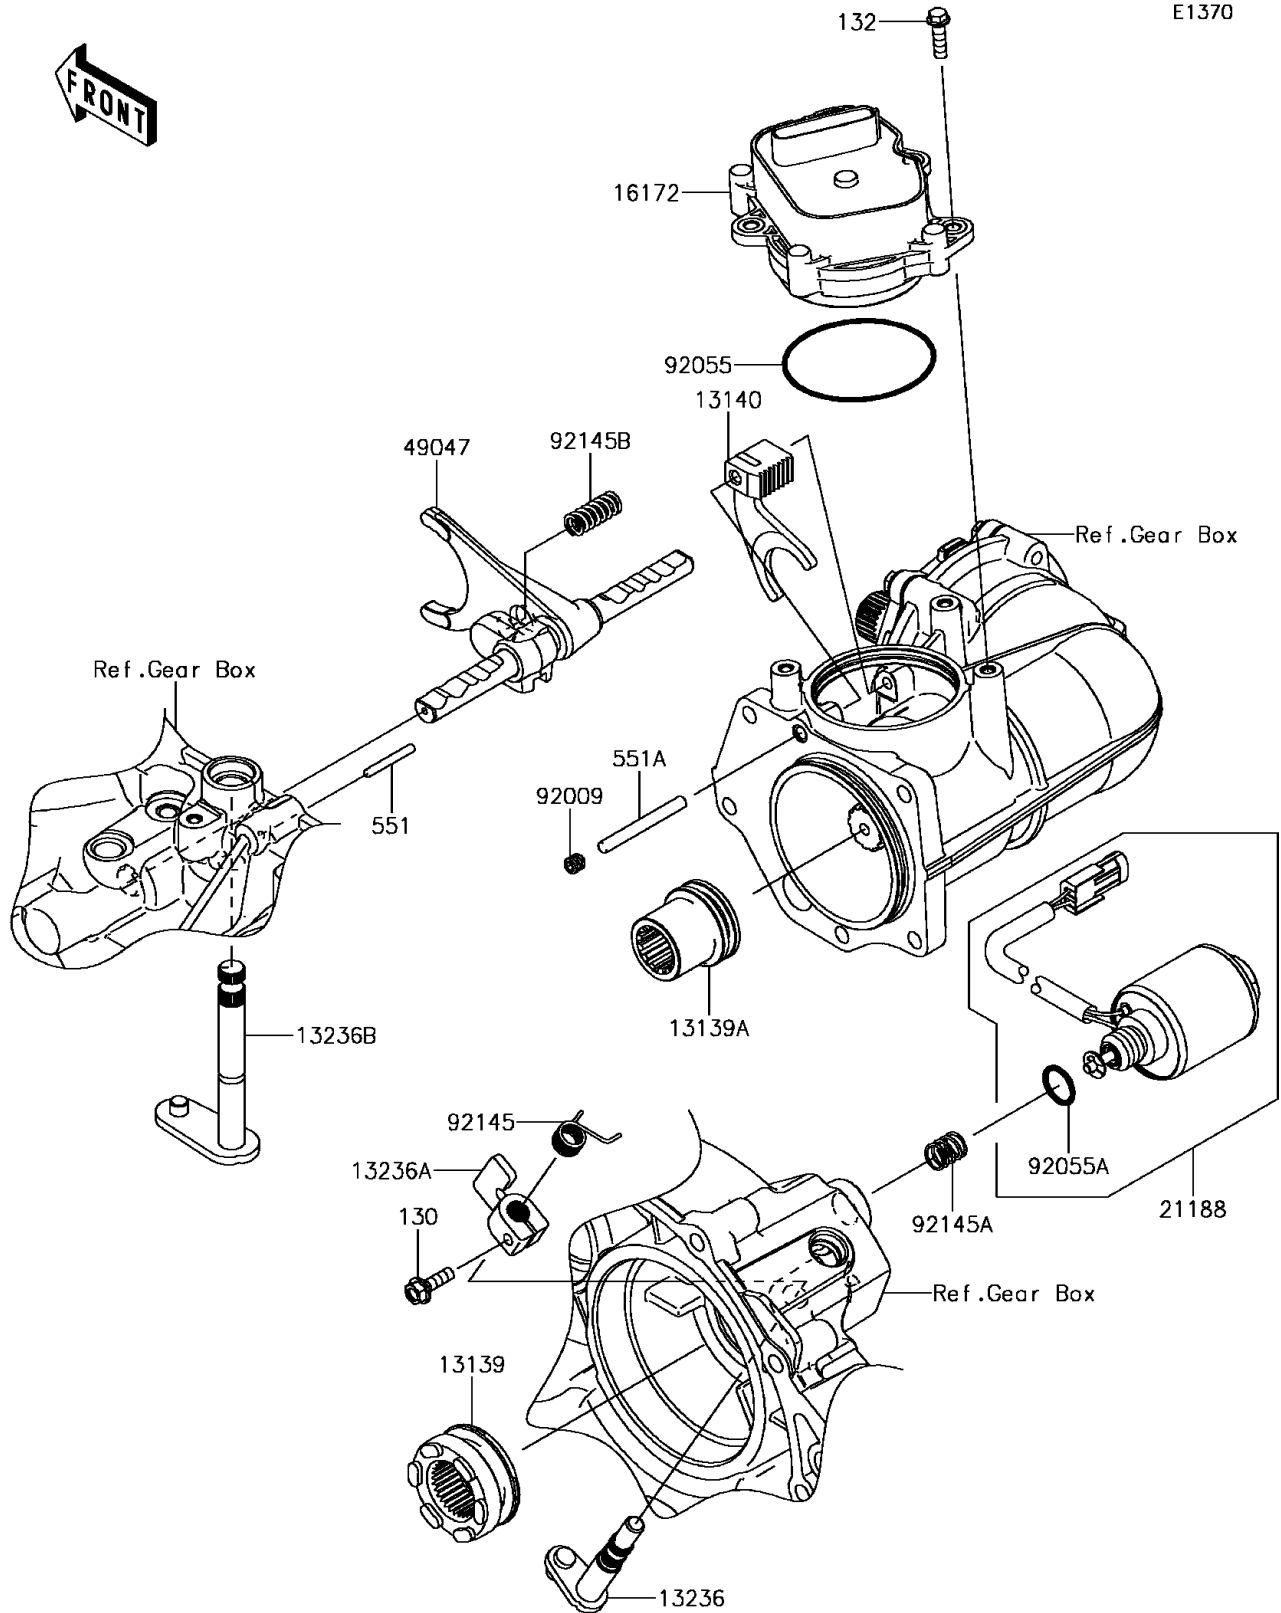

2017 MULE PRO-FXT™ EPS LE PARTS DIAGRAM

Gear Change Mechanism

2017 MULE PRO-FXT™ EPS LE PARTS LIST

Gear Change Mechanism

ITEM NAME	PART NUMBER	QUANTITY
-----------	-------------	----------