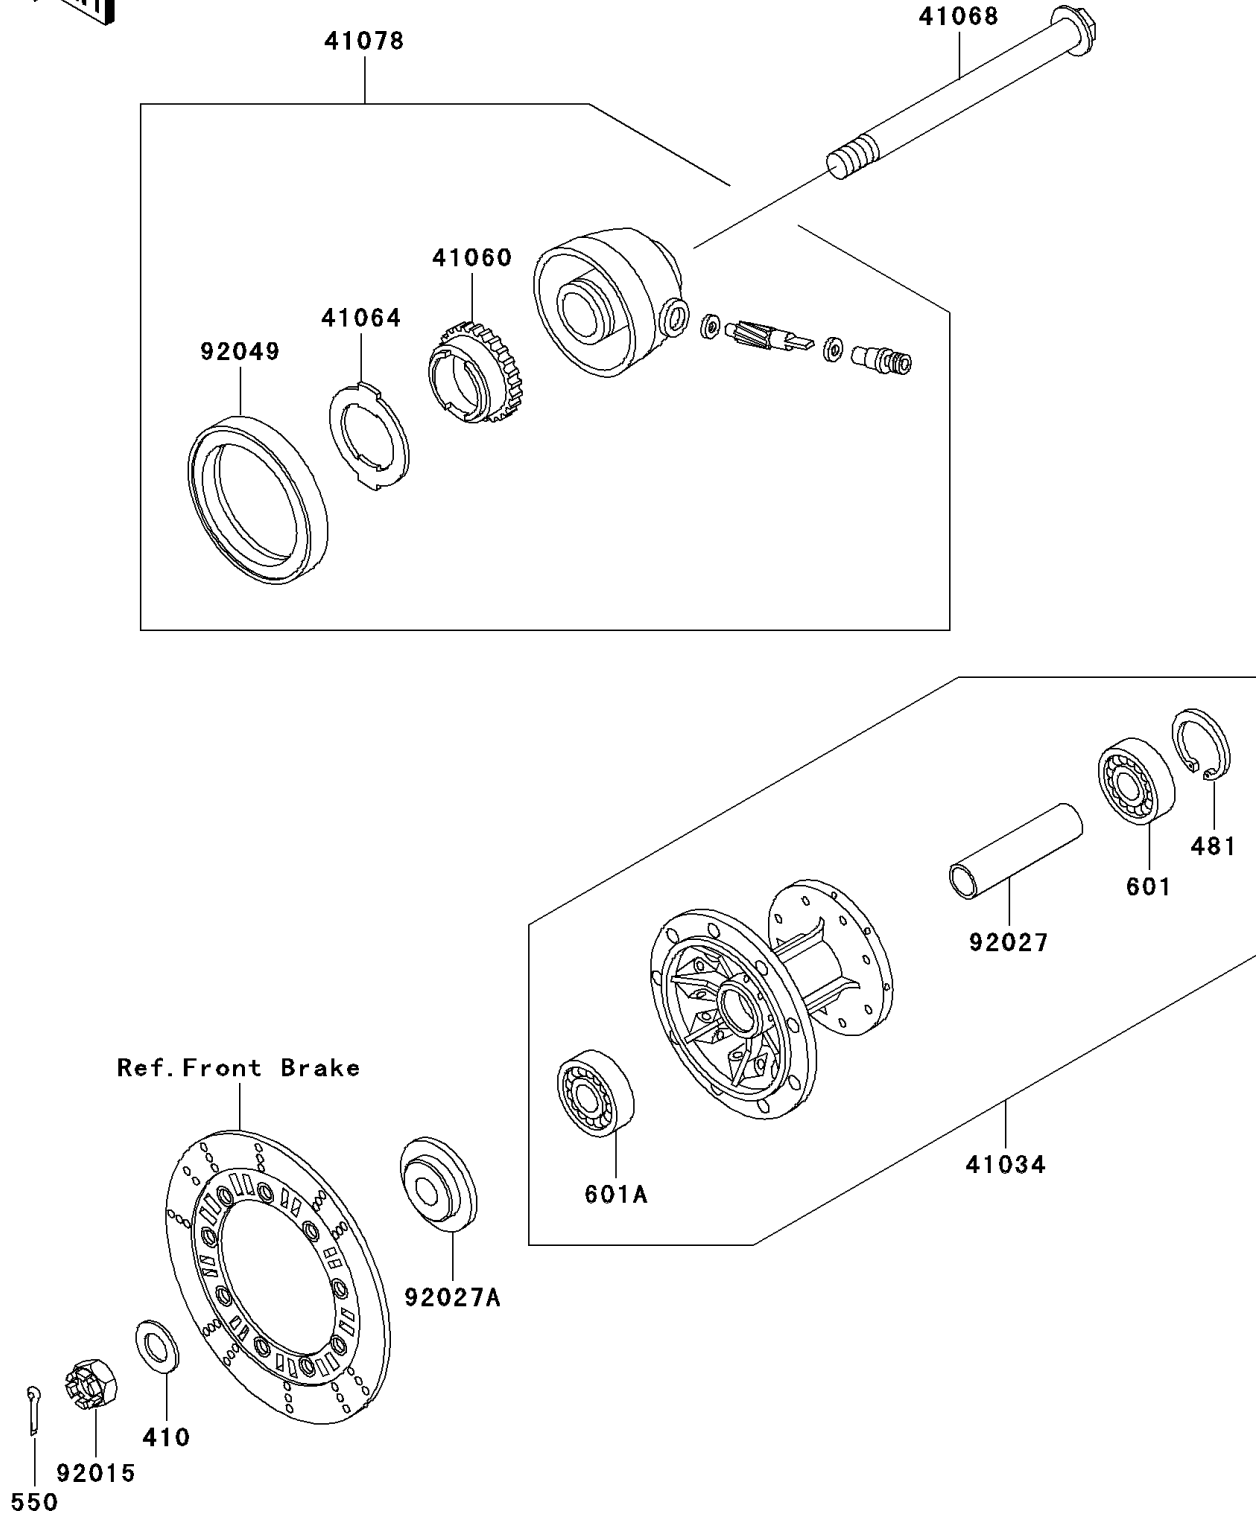

# 2005 KLR250 PARTS DIAGRAM

Front Hub

F2230

## 2005 KLR250 PARTS LIST

### Front Hub

ITEM NAME	PART NUMBER	QUANTITY
WASHER-PLAIN-SMALL,14MM (Ref # 410)	410B1400	1
CIRCLIP-TYPE-C,35MM (Ref # 481)	481J3500	1
PIN-COTTER,3.0X25 (Ref # 550)	550D3025	1
BEARING-BALL,#6202UG (Ref # 601)	601B6202UG	1
BEARING-BALL,#6203UG (Ref # 601A)	601B6203UG	1
DRUM-ASSY,FRONT BRAKE (Ref # 41034)	41034-1128	1
GEAR-METER SCREW,24T (Ref # 41060)	41060-1101	1
RECEIVER-SPEEDOMETER (Ref # 41064)	41064-1051	1
AXLE,FR (Ref # 41068)	41068-1236	1
CASE-ASSY-METER GEAR (Ref # 41078)	41078-1051	1
NUT,CASTLE,14MM (Ref # 92015)	92015-1765	1
COLLAR,FRONT BRAKE DRUM,L=79 (Ref # 92027)	92027-1683	1
COLLAR (Ref # 92027A)	92027-1864	1
SEAL-OIL,METER GEAR CASE (Ref # 92049)	92049-1172	1