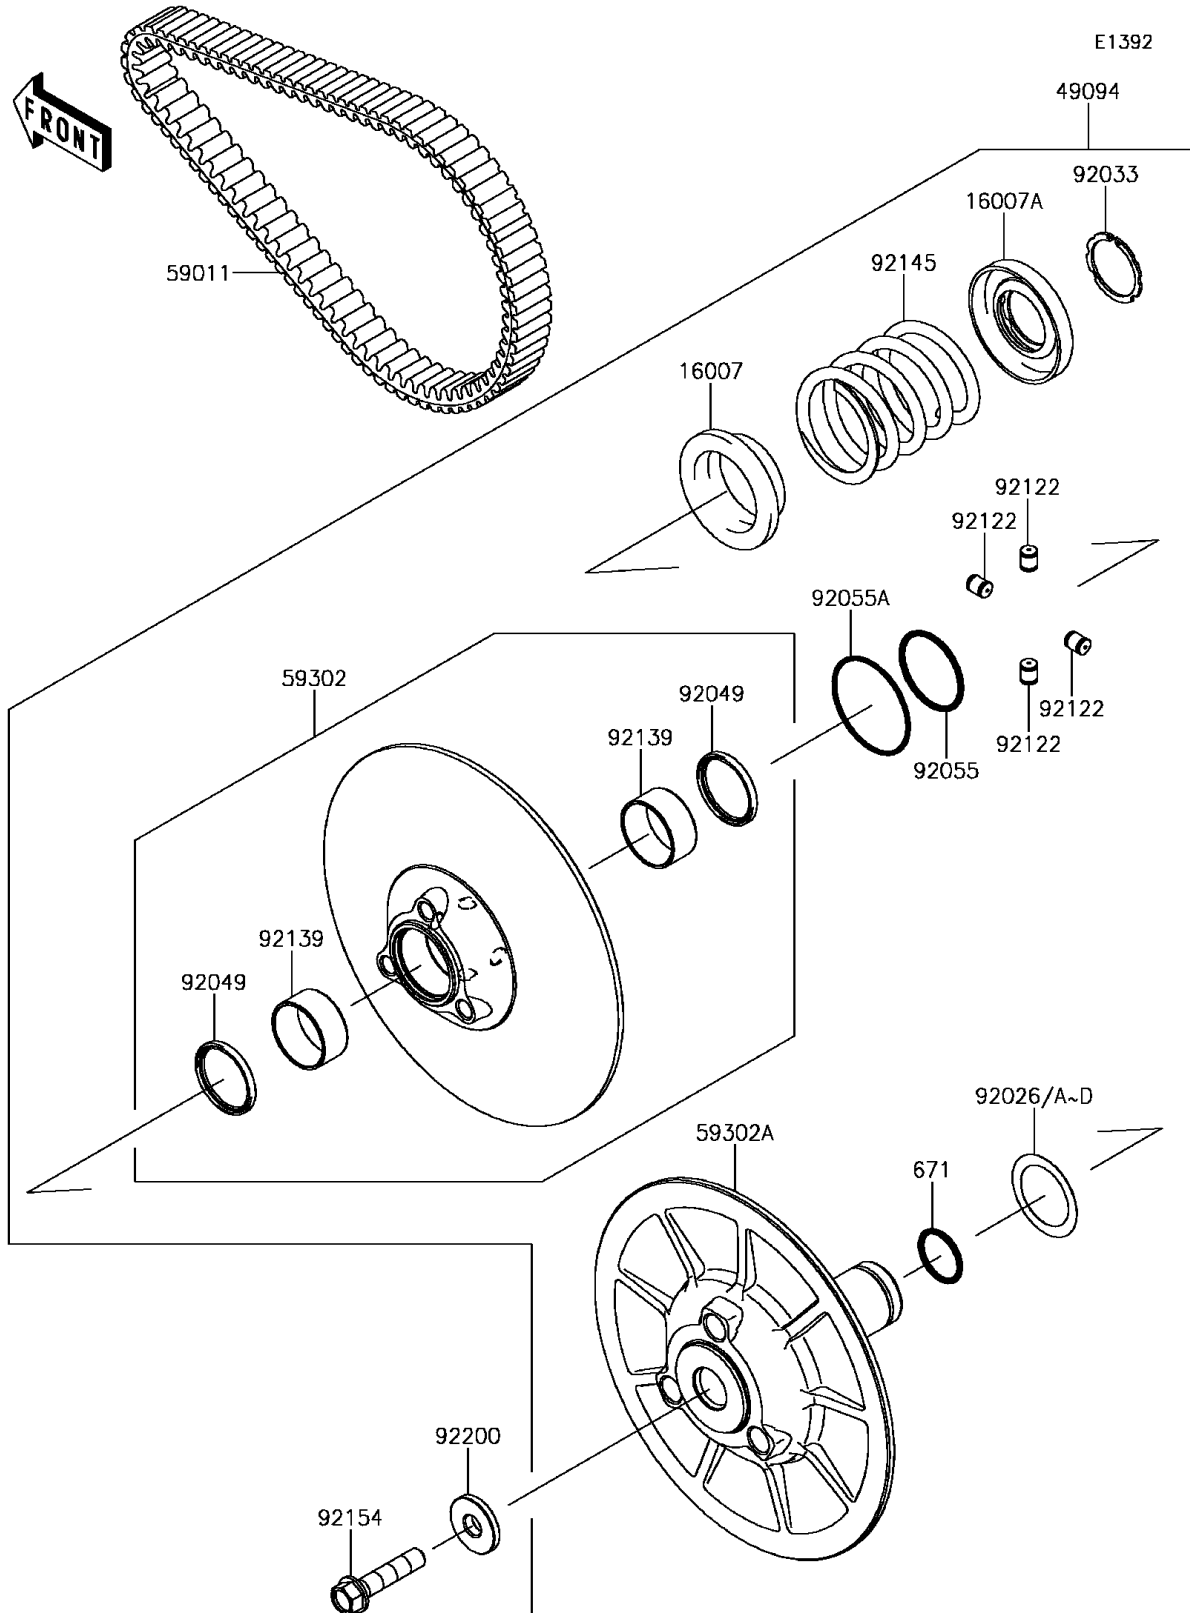

# 2017 MULE PRO-FXT™ EPS LE PARTS DIAGRAM

Driven Converter/Drive Belt

# 2017 MULE PRO-FXT™ EPS LE PARTS LIST

Driven Converter/Drive Belt

ITEM NAME	PART NUMBER	QUANTITY
-----------	-------------	----------