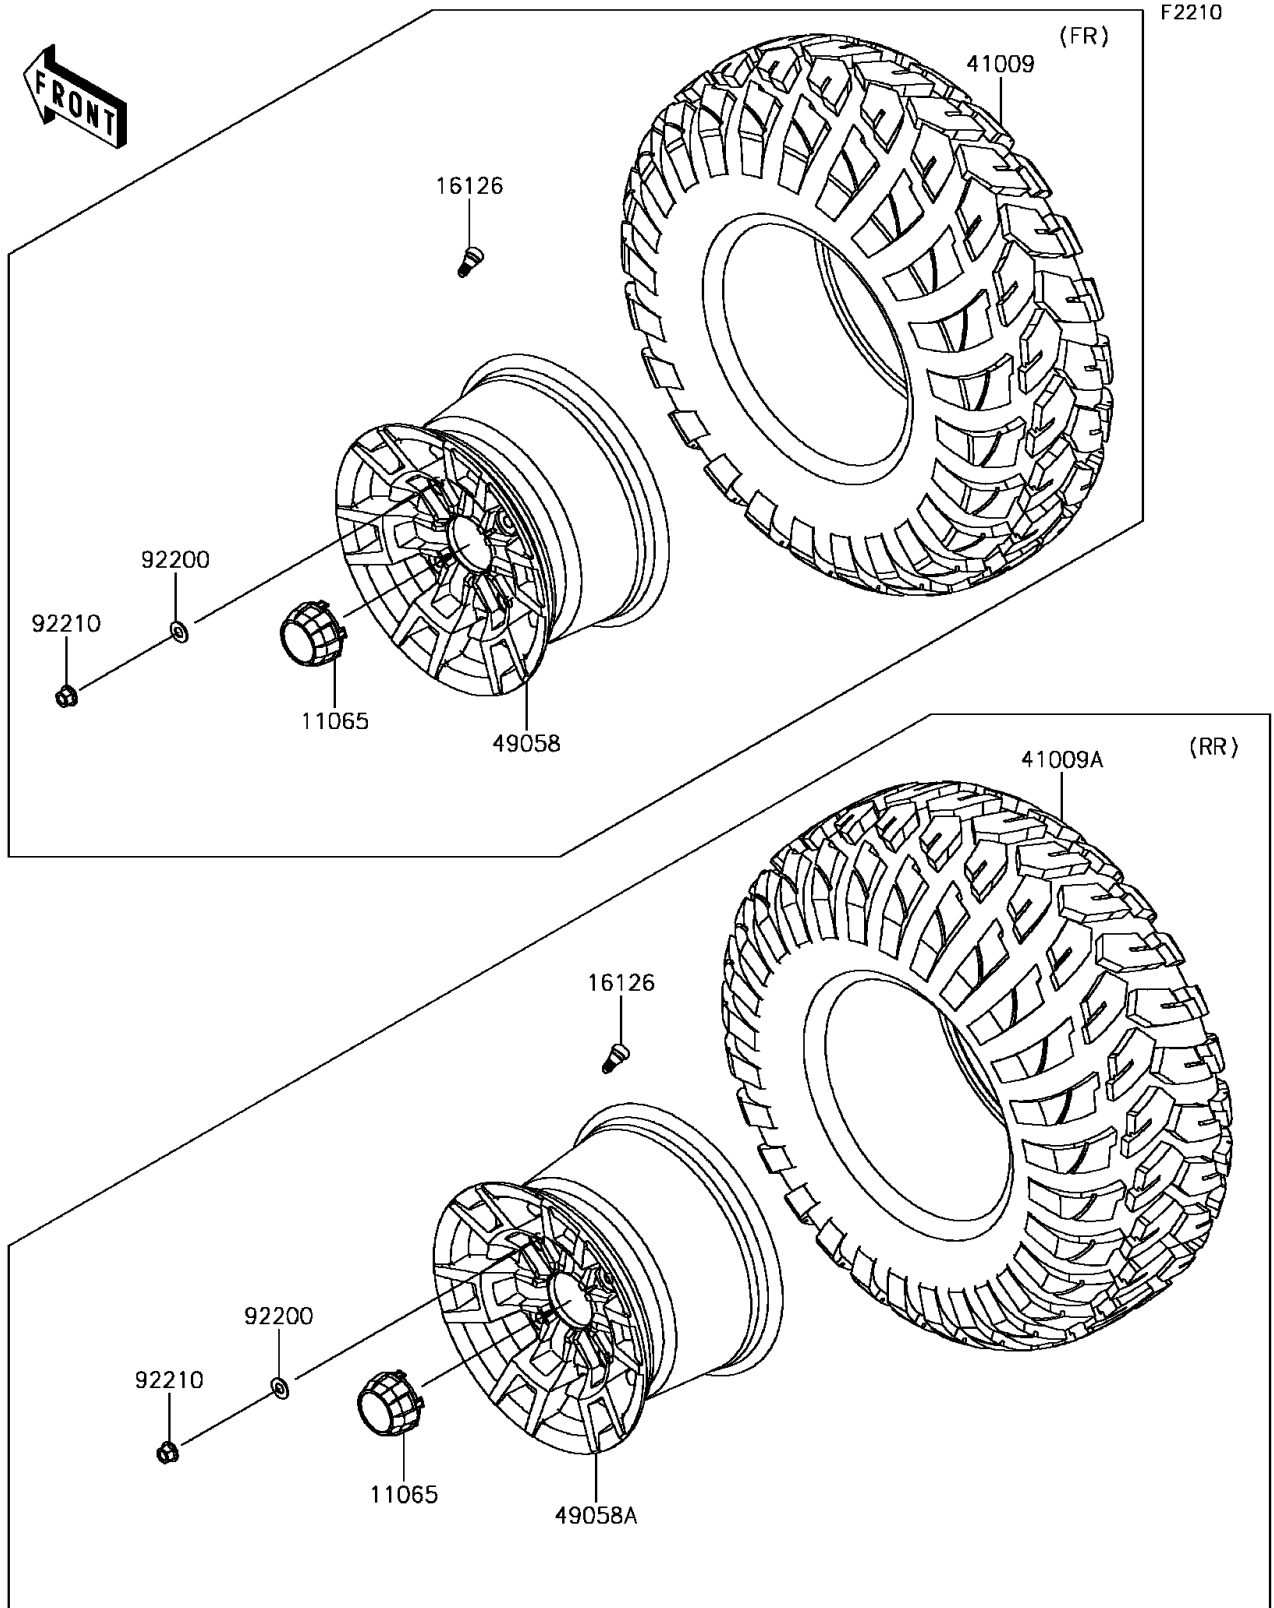

2017 MULE PRO-FXT™ EPS LE PARTS DIAGRAM

Wheels/Tires

2017 MULE PRO-FXT™ EPS LE PARTS LIST

Wheels/Tires

ITEM NAME	PART NUMBER	QUANTITY
-----------	-------------	----------