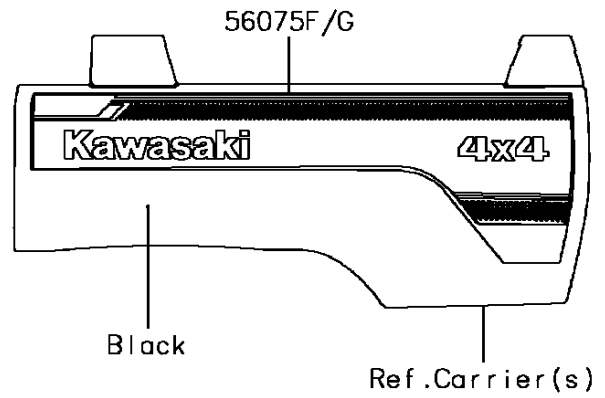

2017 MULE PRO-FXT™ EPS LE PARTS DIAGRAM

Decals

F2861

2017 MULE PRO-FXT™ EPS LE PARTS LIST

Decals

ITEM NAME	PART NUMBER	QUANTITY
-----------	-------------	----------