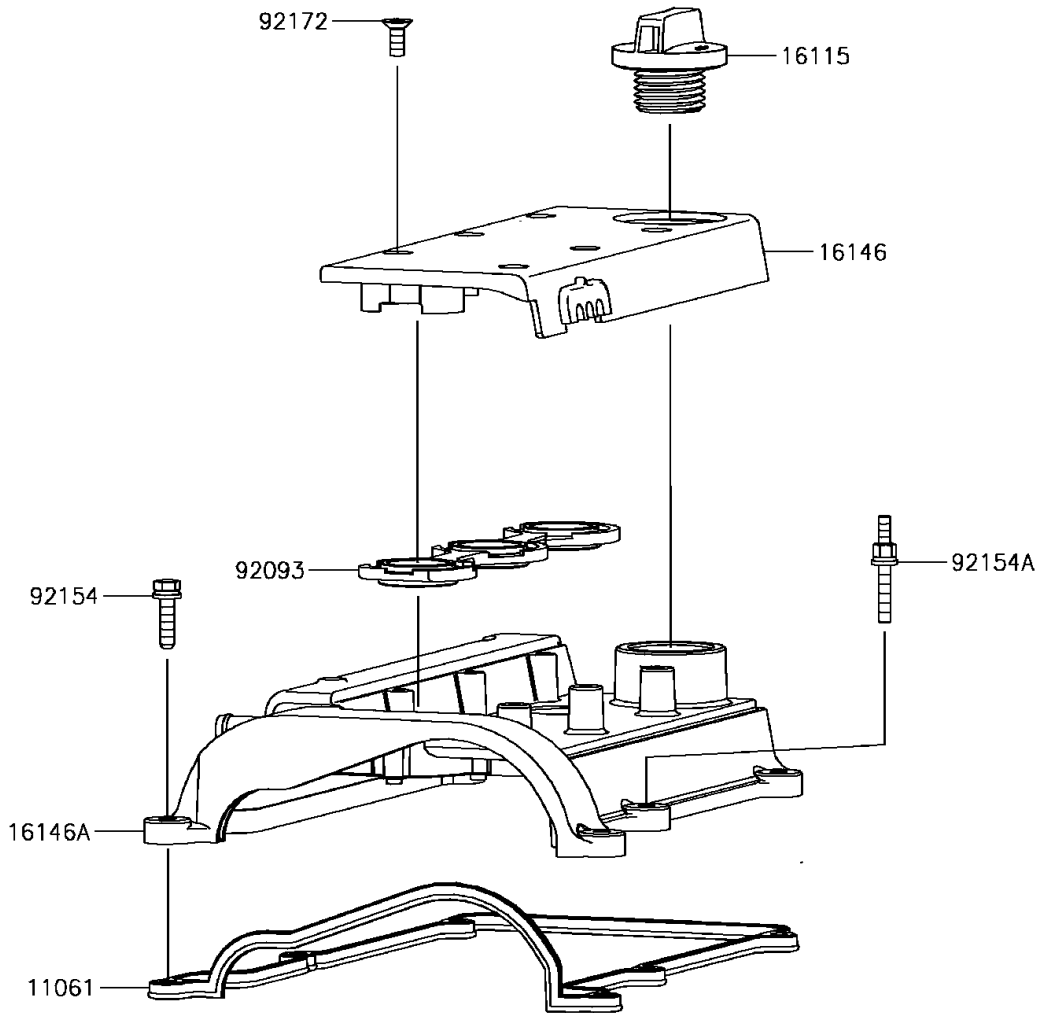

2017 MULE PRO-FXT™ EPS CAMO PARTS DIAGRAM

Cylinder Head Cover

E1112

2017 MULE PRO-FXT™ EPS CAMO PARTS LIST

Cylinder Head Cover

ITEM NAME	PART NUMBER	QUANTITY
-----------	-------------	----------