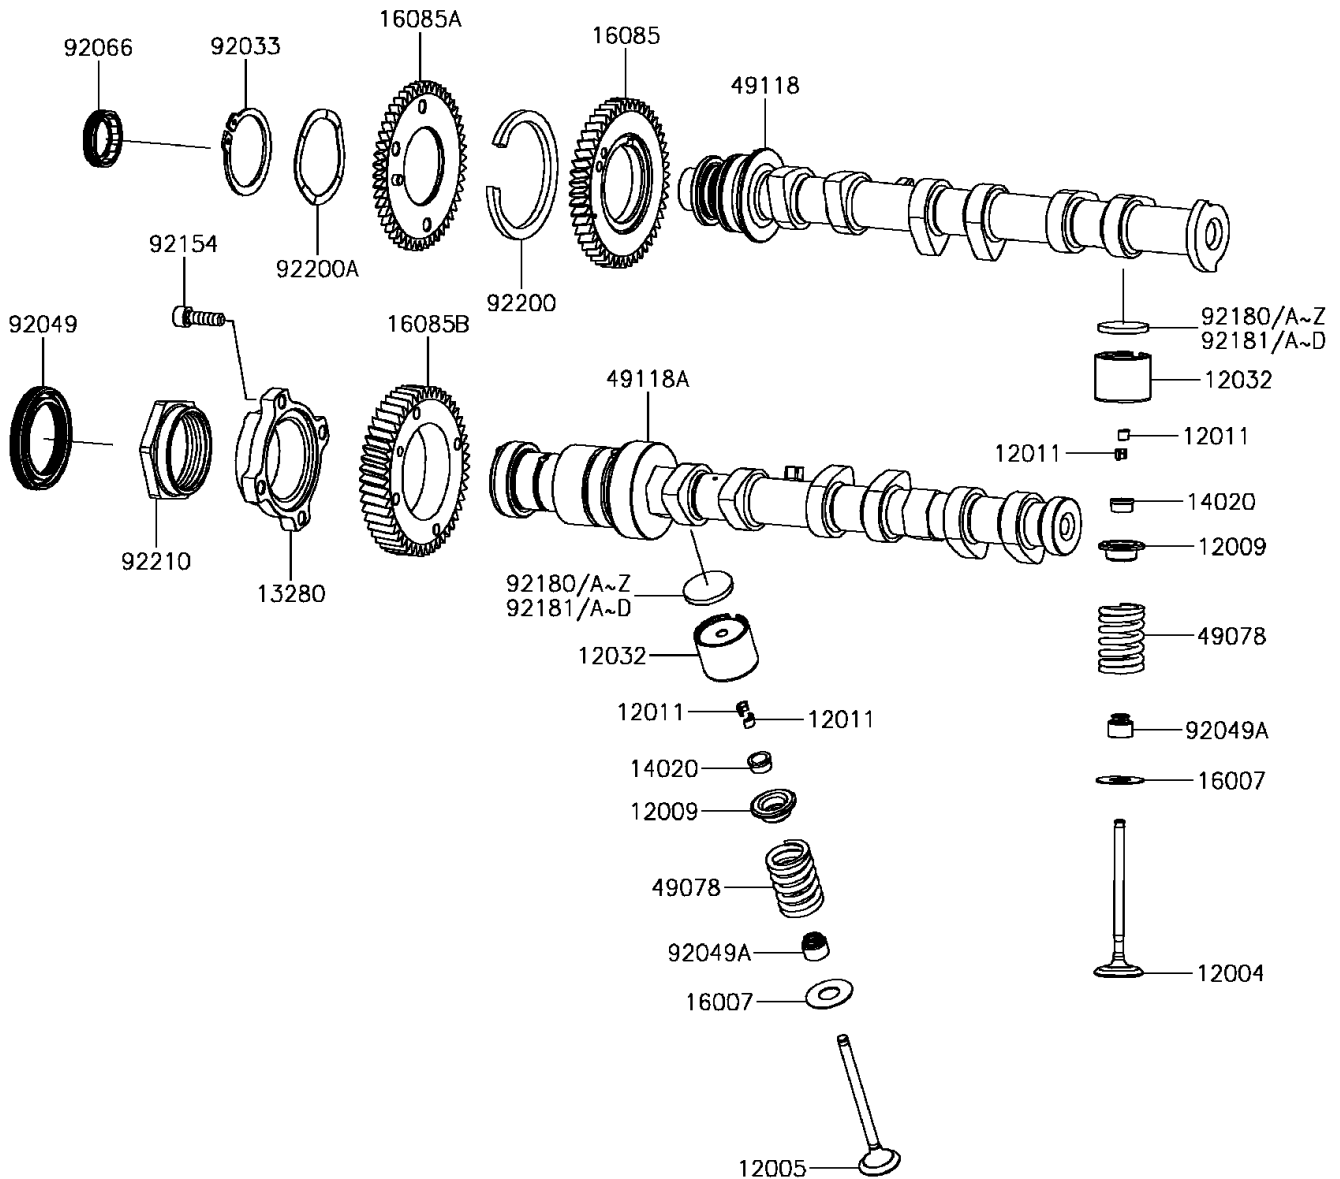

2017 MULE PRO-FXT™ EPS CAMO PARTS DIAGRAM

Valve(s)/Camshaft(s)

E1211

2017 MULE PRO-FXT™ EPS CAMO PARTS LIST

Valve(s)/Camshaft(s)

ITEM NAME	PART NUMBER	QUANTITY
-----------	-------------	----------