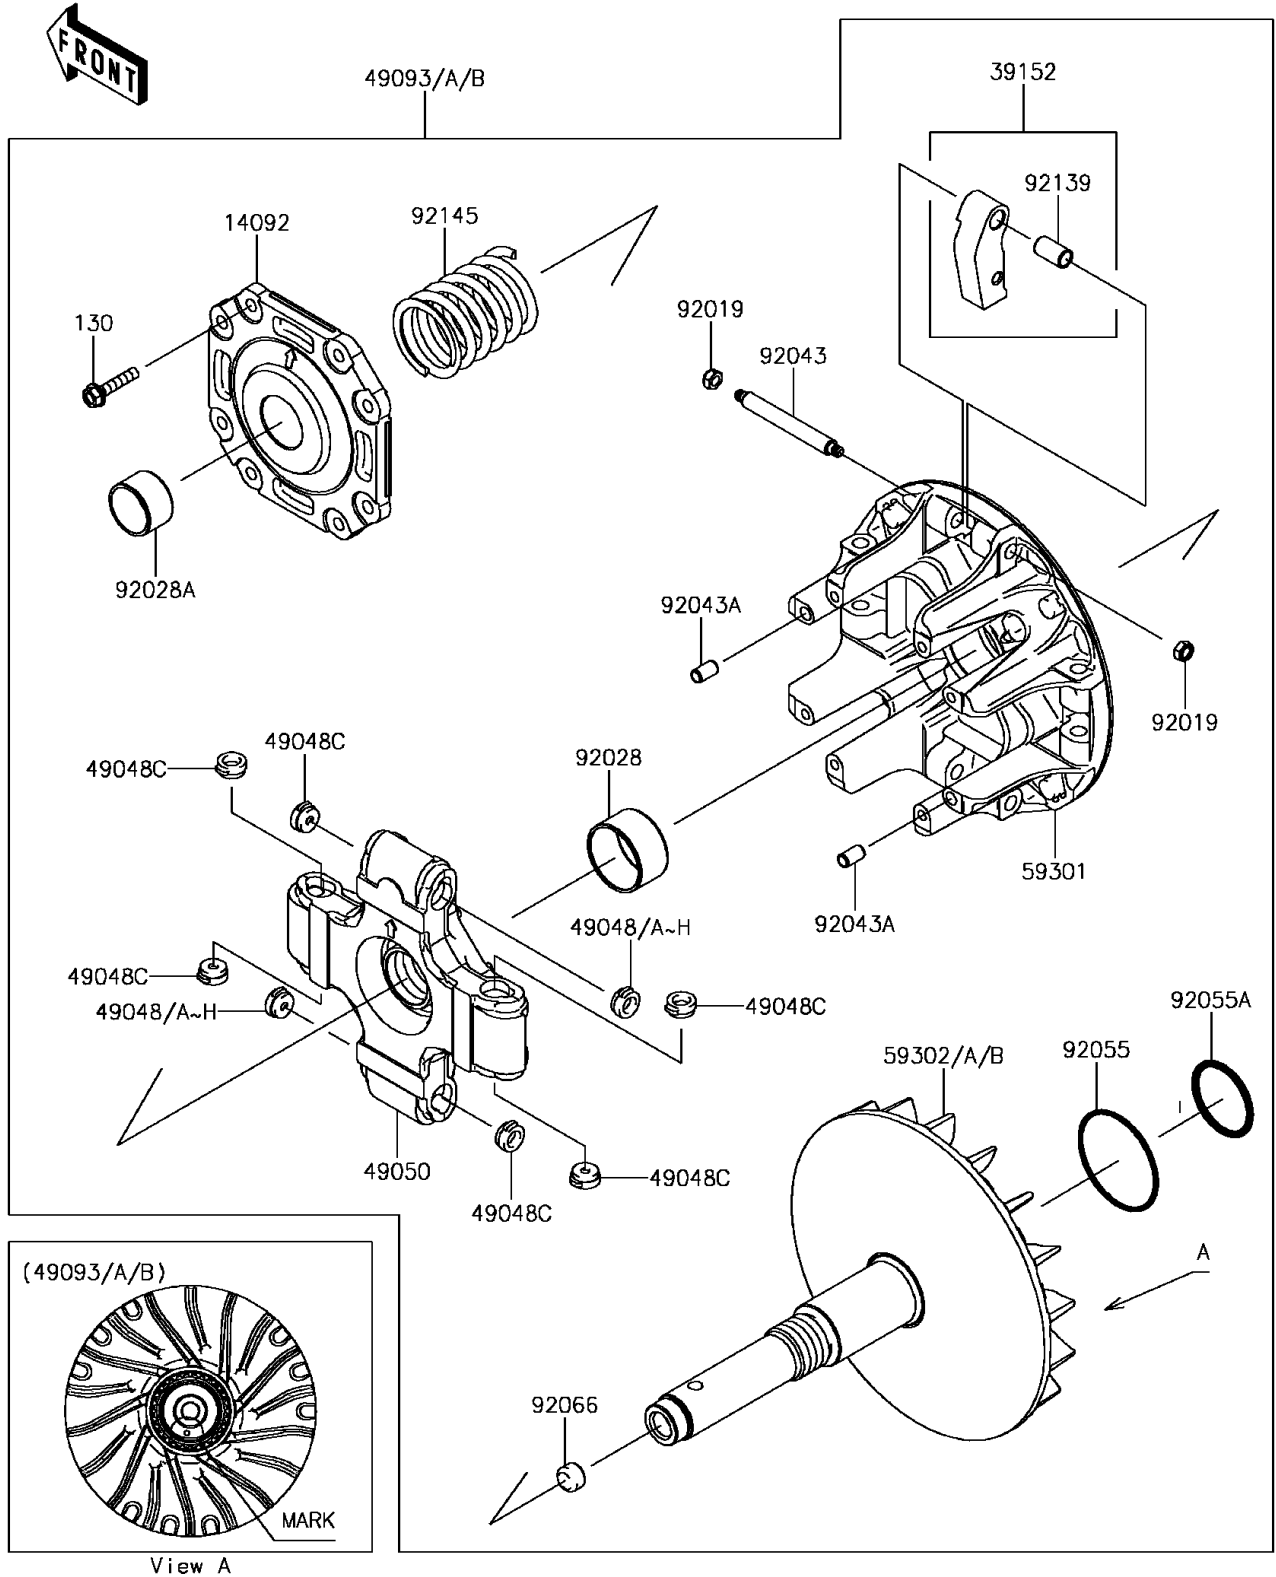

2017 MULE PRO-FXT™ EPS CAMO PARTS DIAGRAM

Drive Converter

E1391

2017 MULE PRO-FXT™ EPS CAMO PARTS LIST

Drive Converter

ITEM NAME	PART NUMBER	QUANTITY
-----------	-------------	----------