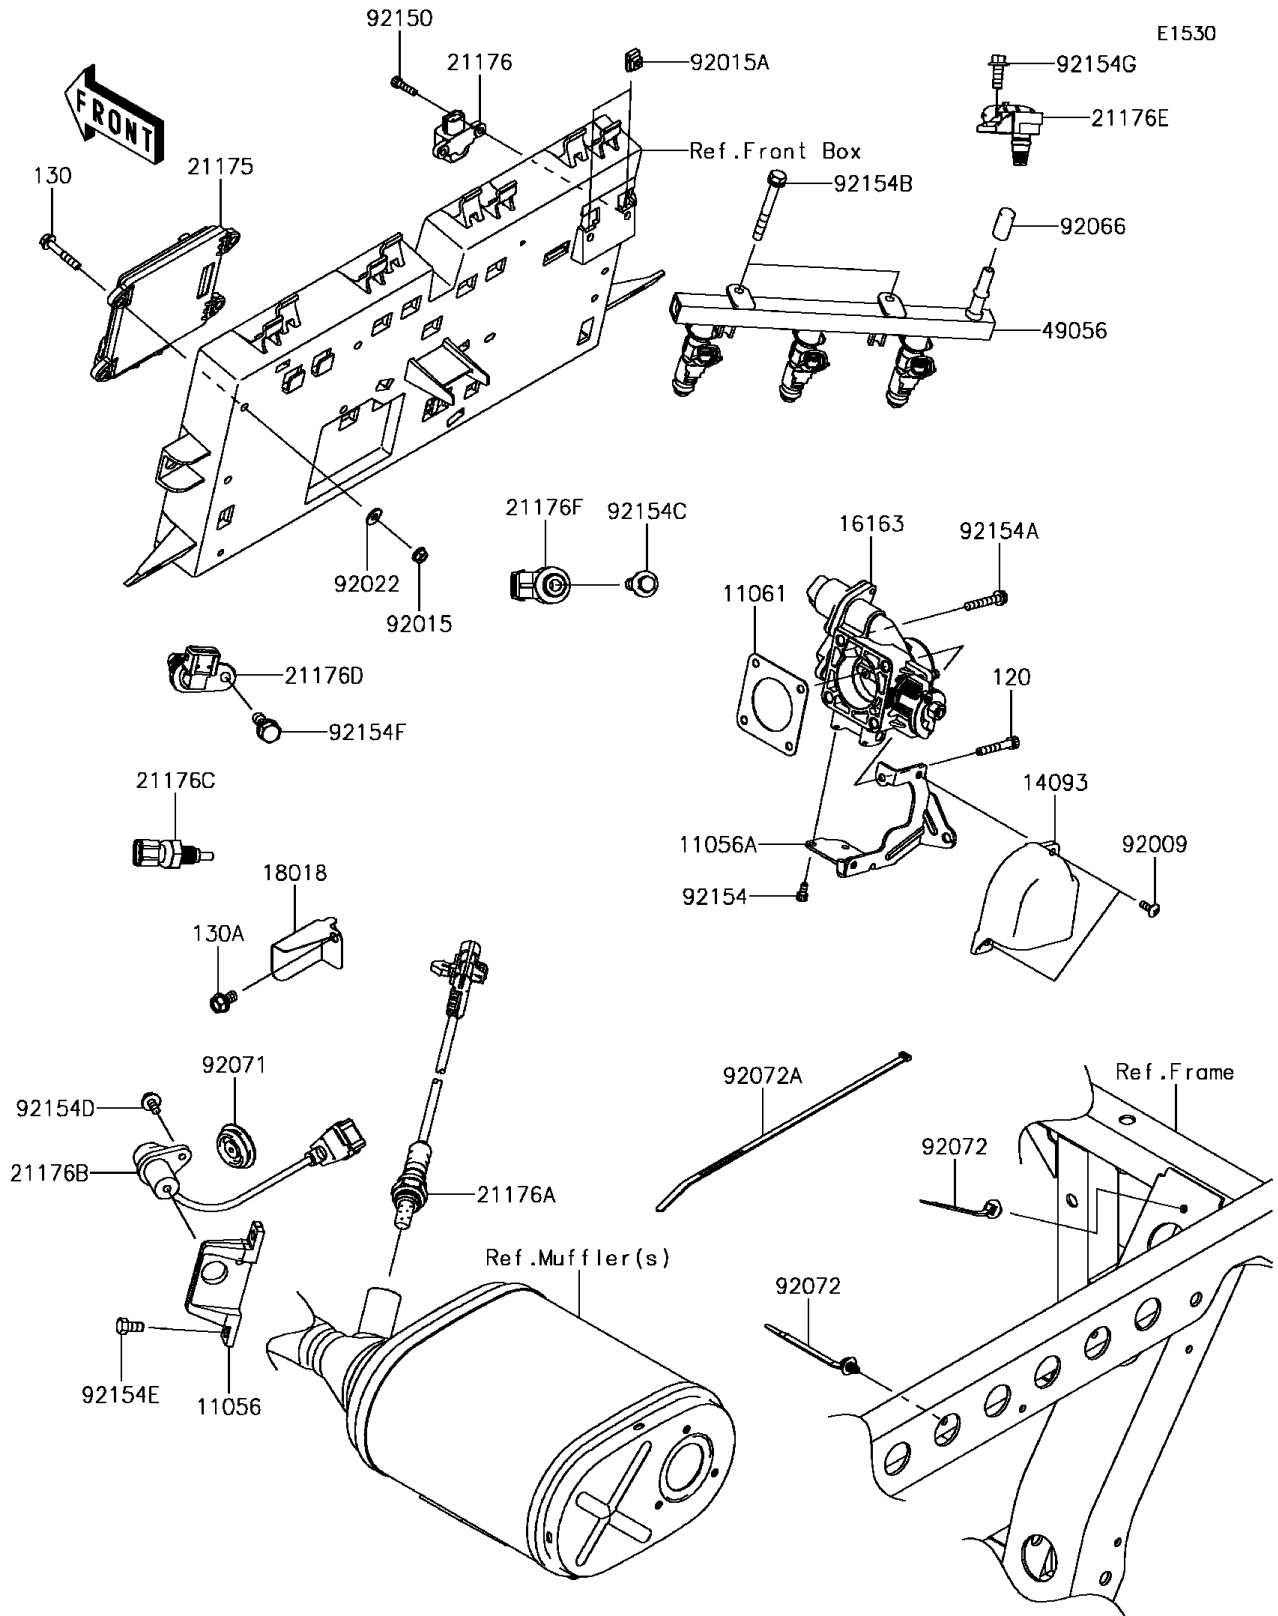

# 2017 MULE PRO-FXT™ EPS CAMO PARTS DIAGRAM

## Fuel Injection

# 2017 MULE PRO-FXT™ EPS CAMO PARTS LIST

Fuel Injection

ITEM NAME	PART NUMBER	QUANTITY
-----------	-------------	----------