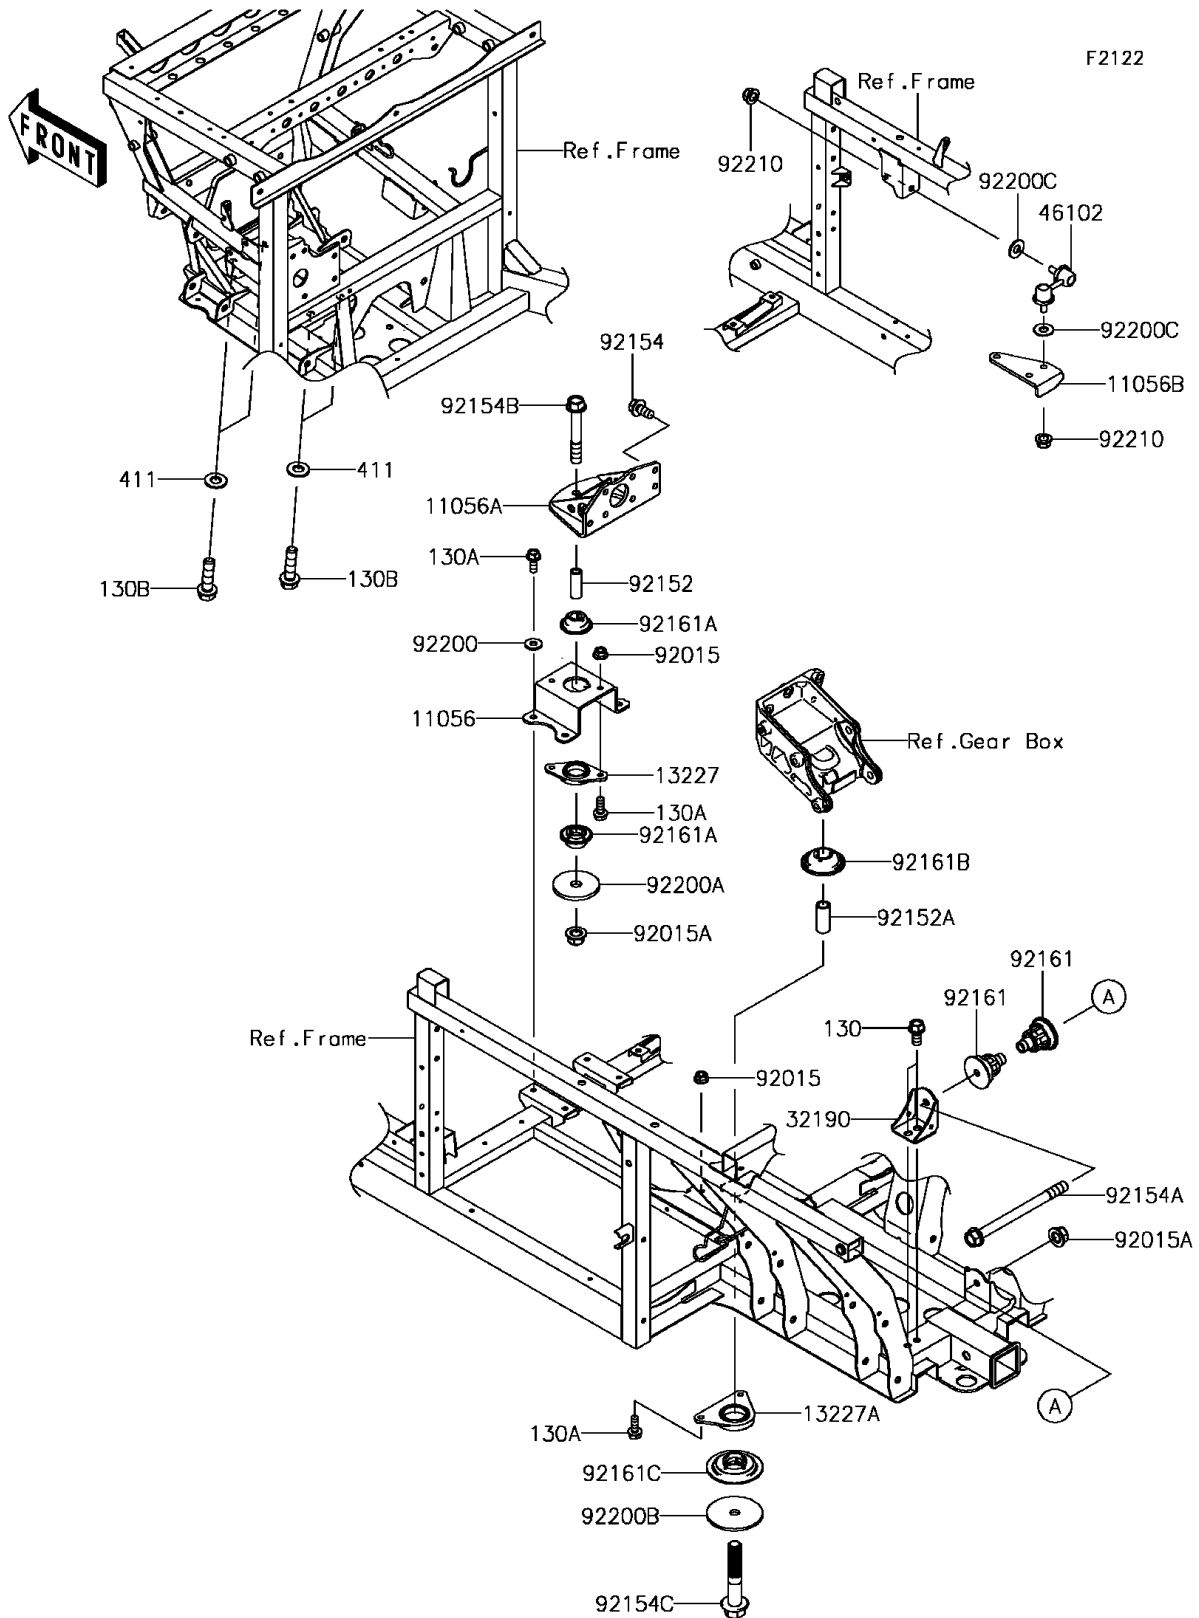

# 2017 MULE PRO-FXT™ EPS CAMO PARTS DIAGRAM

## Engine Mount

# 2017 MULE PRO-FXT™ EPS CAMO PARTS LIST

Engine Mount

ITEM NAME	PART NUMBER	QUANTITY
-----------	-------------	----------