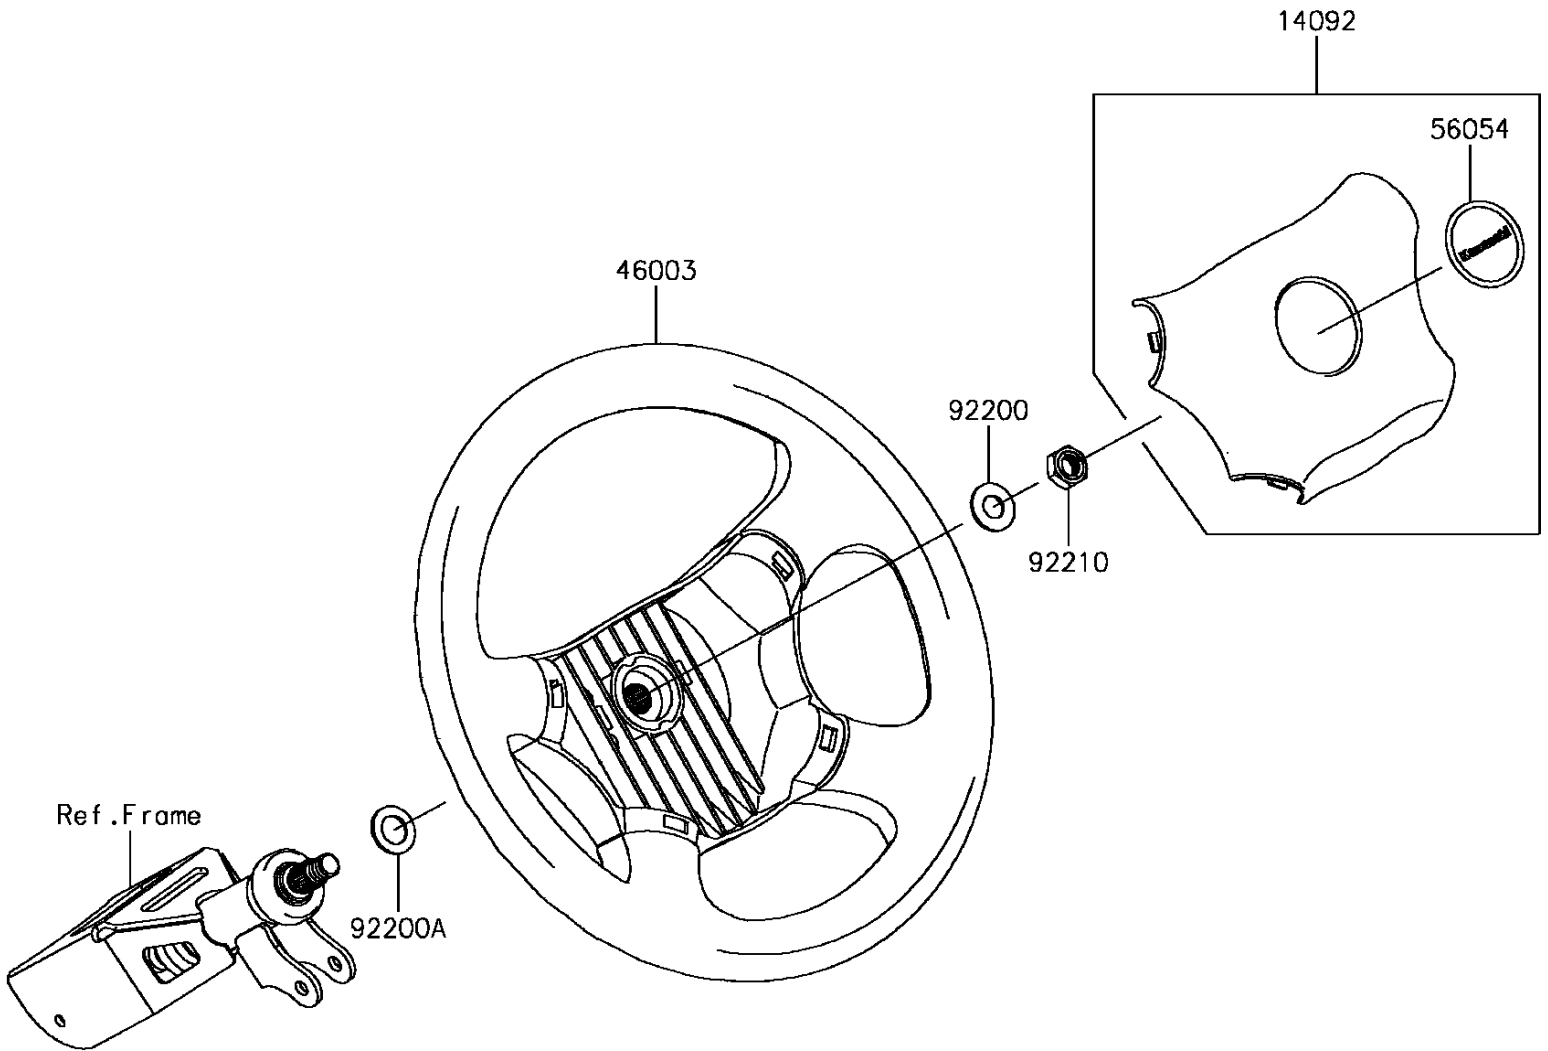

# 2017 MULE PRO-FXT™ EPS CAMO PARTS DIAGRAM

Steering Wheel

F2311

# 2017 MULE PRO-FXT™ EPS CAMO PARTS LIST

Steering Wheel

ITEM NAME	PART NUMBER	QUANTITY
-----------	-------------	----------