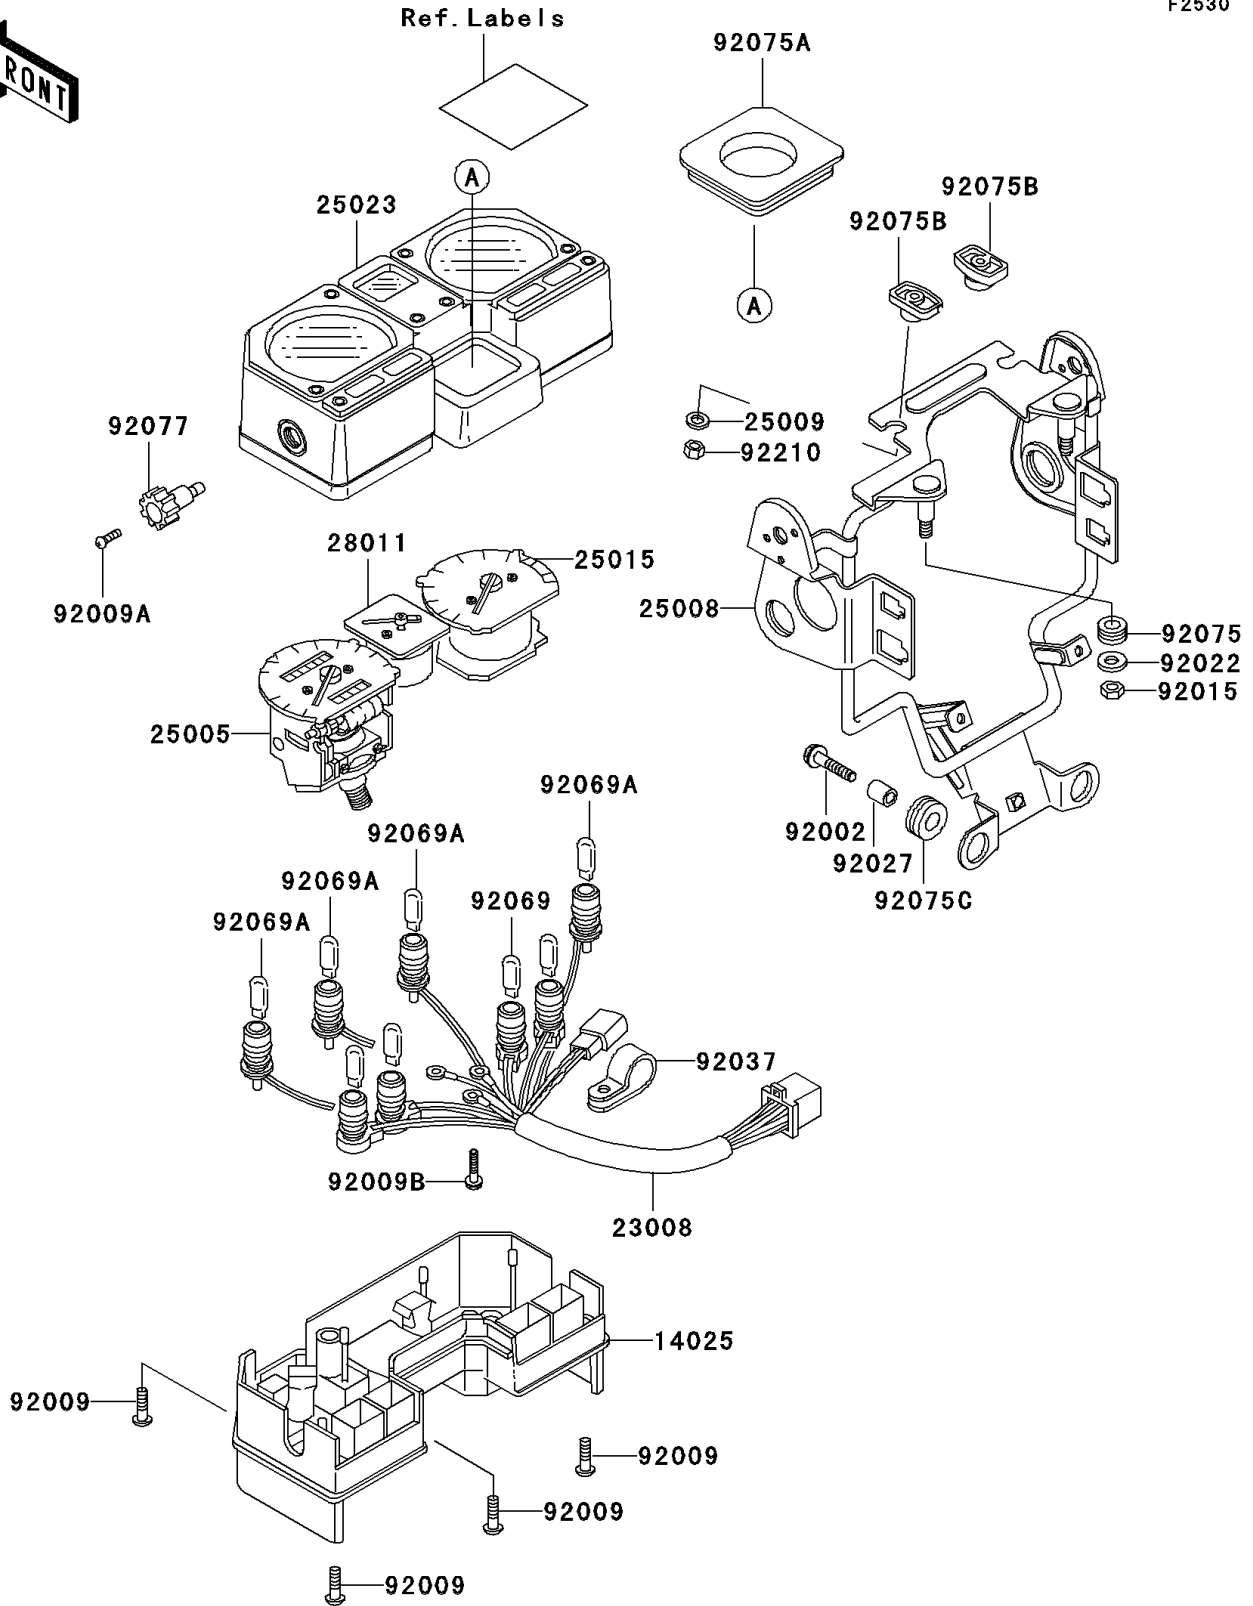

# 2005 KLR250 PARTS DIAGRAM

Meter(s)

F2530

## 2005 KLR250 PARTS LIST

Meter(s)

ITEM NAME	PART NUMBER	QUANTITY
COVER,METER CASE,LWR (Ref # 14025)	14025-1818	1
SOCKET-ASSY,METER (Ref # 23008)	23008-1215	1
SPEEDOMETER,MPH (Ref # 25005)	25005-1287	1
BRACKET-METER (Ref # 25008)	25008-1104	1
WASHER,5.2X16X1.2 (Ref # 25009)	25009-004	2
TACHOMETER,X1000R/MIN (Ref # 25015)	25015-1226	1
COVER-METER CASE,UPP (Ref # 25023)	25023-1107	1
METER,TEMP (Ref # 28011)	28011-1058	1
BOLT,6X25 (Ref # 92002)	92002-1137	2
SCREW,TAPPING,4X16 (Ref # 92009)	92009-1163	4
SCREW,2X6,BLACK (Ref # 92009A)	92009-1172	1
SCREW,3X22 (Ref # 92009B)	92009-1293	3
NUT,6MM (Ref # 92015)	92015-1391	2
WASHER,6.5X20X1.6 (Ref # 92022)	92022-125	2
COLLAR,6.8X10X12 (Ref # 92027)	92027-162	2
CLAMP,METER,SOCKET ASSY (Ref # 92037)	92037-1479	1
BULB,12V 3.4W,T10 (Ref # 92069)	92069-1007	4
BULB,12V 1.7W,T10 (Ref # 92069A)	92069-1059	4
DAMPER (Ref # 92075)	92075-024	2
DAMPER,IGNITION SWITCH (Ref # 92075A)	92075-1578	1
DAMPER,METER BRACKET (Ref # 92075B)	92075-1581	2
DAMPER (Ref # 92075C)	92075-209	2
KNOB,METER (Ref # 92077)	92077-1054	1
NUT,5MM (Ref # 92210)	92210-1124	2