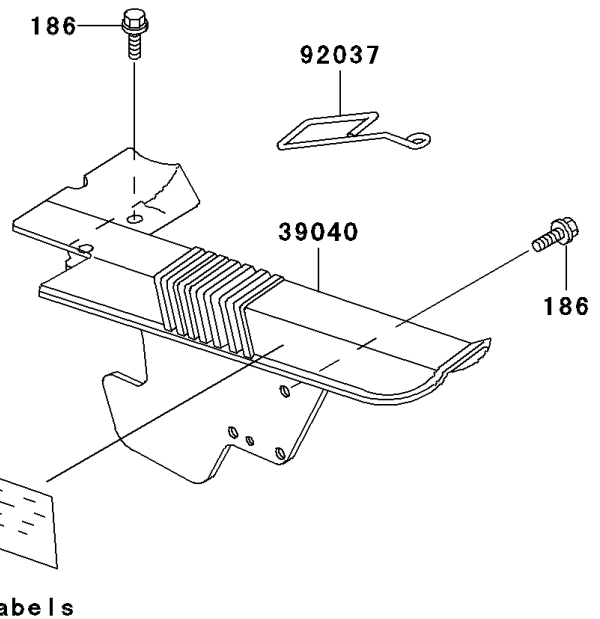

2004 KLR250 PARTS DIAGRAM

Side Covers/Chain Cover

F2610

(36001/A~E) ('03, '04)

W0D

2004 KLR250 PARTS LIST

Side Covers/Chain Cover

ITEM NAME	PART NUMBER	QUANTITY
COVER-SIDE,RH,A.RED (Ref # 36001B)	36001-1273-260	1
BOLT-UPSET-WP (Ref # 186)	186C0618	3
COVER-ASSY-CHAIN CASE (Ref # 39040)	39040-1051	1
SCREW,6X10,WHITE (Ref # 92009)	92009-1286	4
CLAMP,HOSE (Ref # 92037)	92037-1620	1
GROMMET (Ref # 92071)	92071-056	1
DAMPER (Ref # 92075)	92075-1067	1
COVER-SIDE,LH,A.RED (Ref # 36001)	36001-1272-260	1
COVER-SIDE,LH,A.RED (Ref # 36001D)	36001-1297-260	1