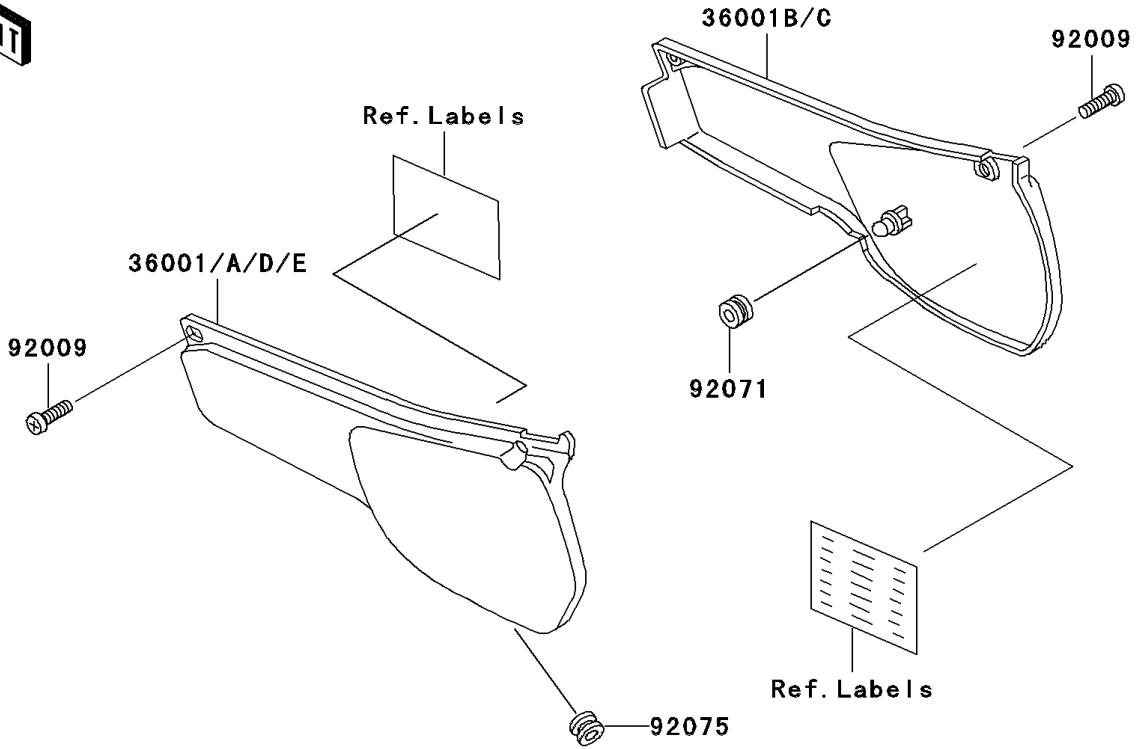

2004 KLR250 PARTS DIAGRAM

Side Covers/Chain Cover

F2610

(36001/A~E) ('03, '04)

W0D

2004 KLR250 PARTS LIST

Side Covers/Chain Cover

ITEM NAME	PART NUMBER	QUANTITY
COVER-SIDE,RH,A.RED (Ref # 36001B)	36001-1273-260	1
BOLT-UPSET-WP (Ref # 186)	186C0618	3
COVER-ASSY-CHAIN CASE (Ref # 39040)	39040-1051	1
SCREW,6X10,WHITE (Ref # 92009)	92009-1286	4
CLAMP,HOSE (Ref # 92037)	92037-1620	1
GROMMET (Ref # 92071)	92071-056	1
DAMPER (Ref # 92075)	92075-1067	1
COVER-SIDE,LH,A.RED (Ref # 36001)	36001-1272-260	1
COVER-SIDE,LH,A.RED (Ref # 36001D)	36001-1297-260	1