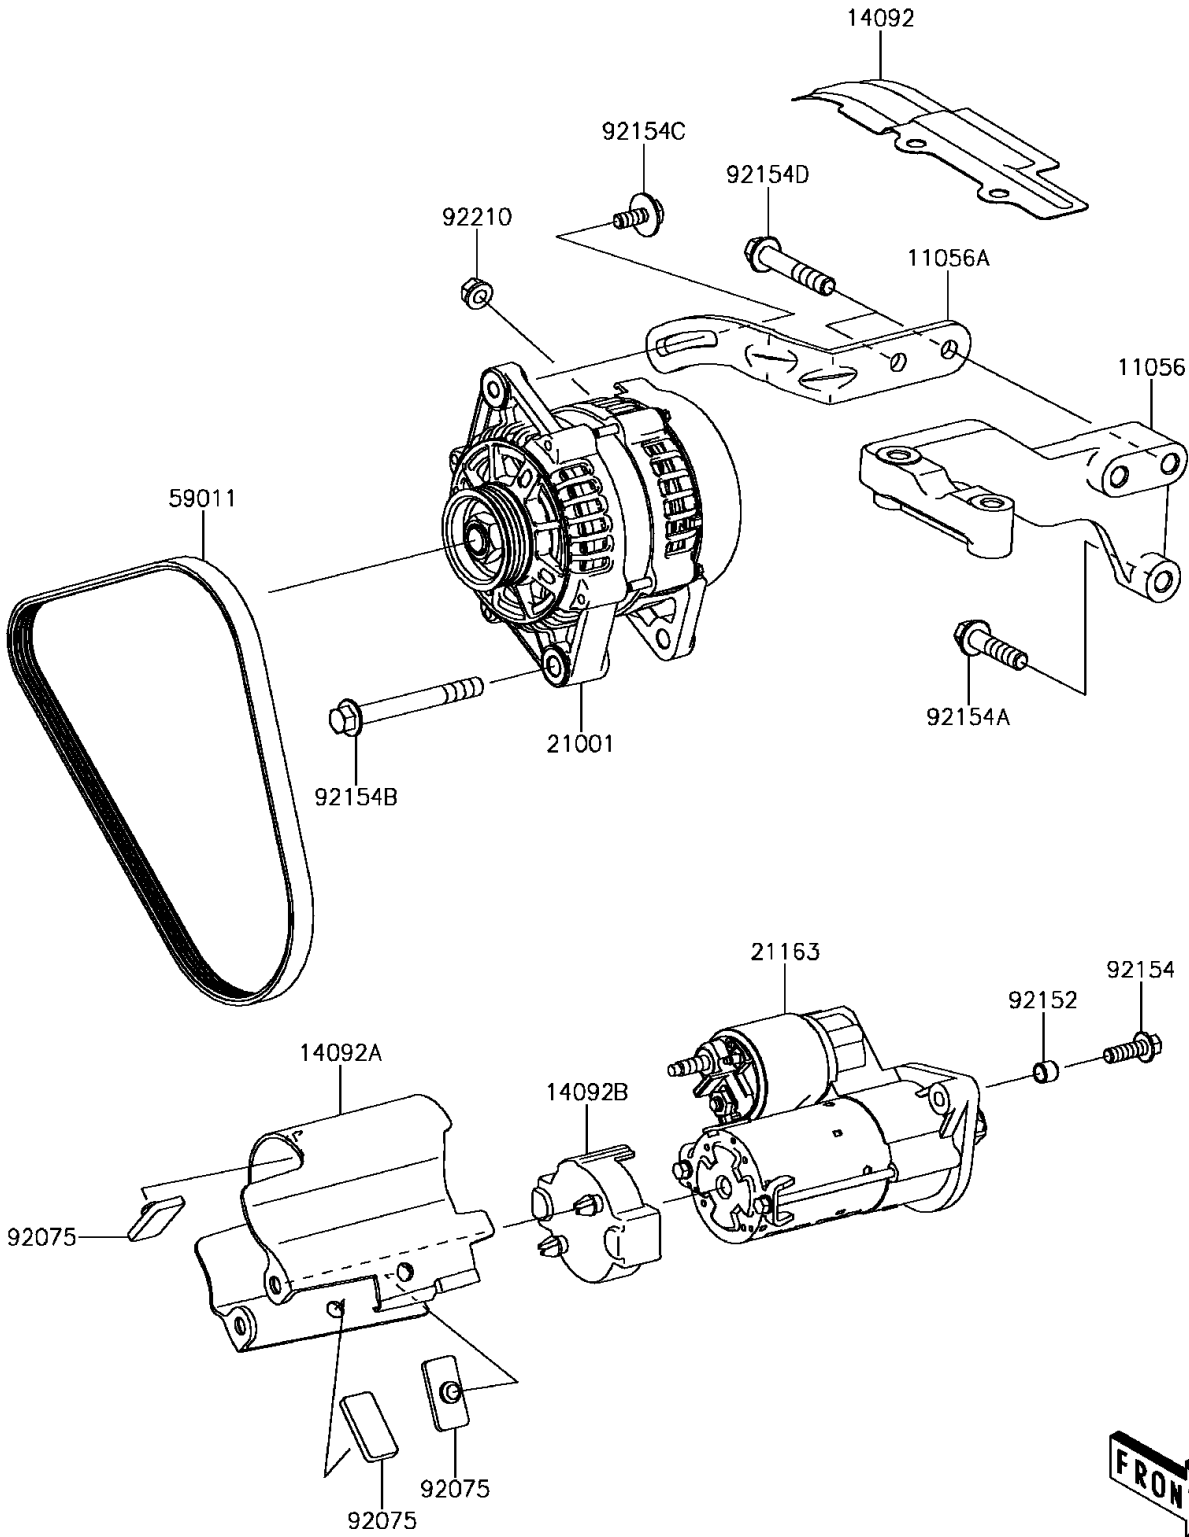

2017 MULE PRO-FXT™ RANCH EDITION PARTS DIAGRAM

Starter Motor

E1840

2017 MULE PRO-FXT™ RANCH EDITION PARTS LIST

Starter Motor

ITEM NAME	PART NUMBER	QUANTITY
-----------	-------------	----------