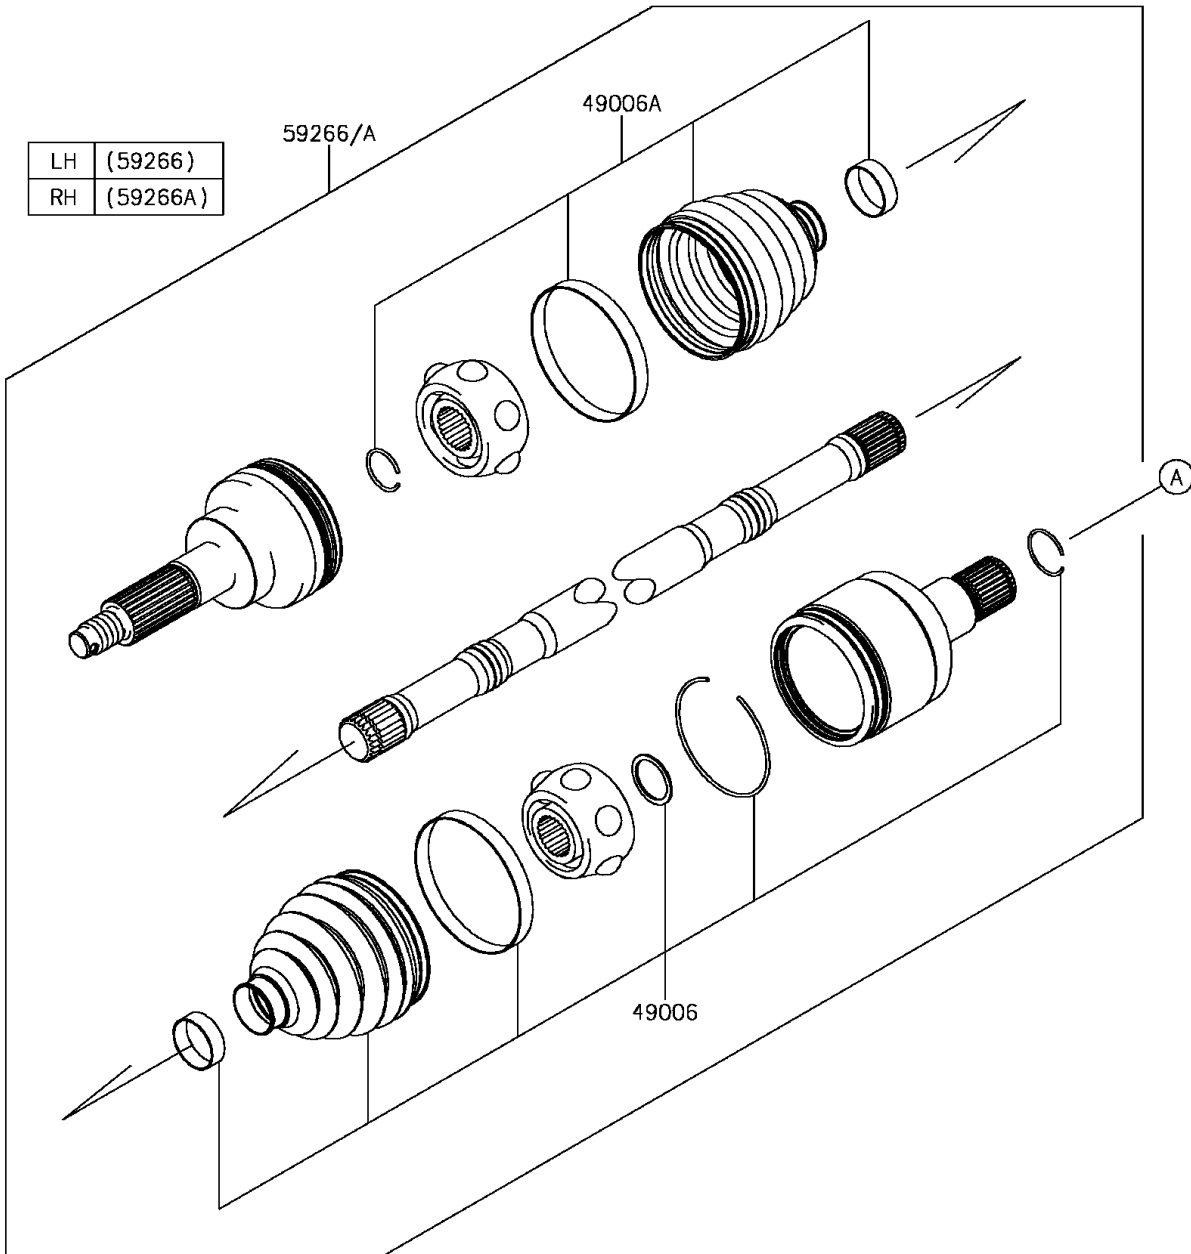

2017 MULE PRO-FXT™ RANCH EDITION PARTS DIAGRAM

Drive Shaft-Rear

2017 MULE PRO-FXT™ RANCH EDITION PARTS LIST

Drive Shaft-Rear

ITEM NAME	PART NUMBER	QUANTITY
-----------	-------------	----------