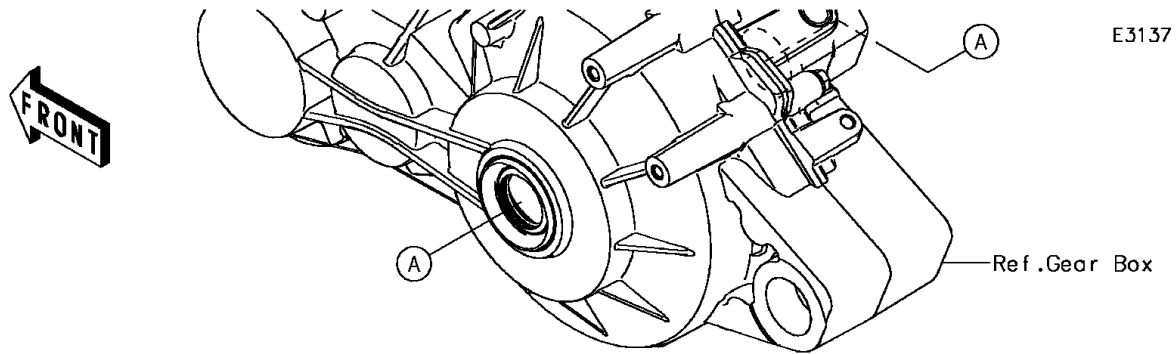

2017 MULE PRO-FXT™ RANCH EDITION PARTS DIAGRAM

Drive Shaft-Rear

2017 MULE PRO-FXT™ RANCH EDITION PARTS LIST

Drive Shaft-Rear

ITEM NAME	PART NUMBER	QUANTITY
-----------	-------------	----------