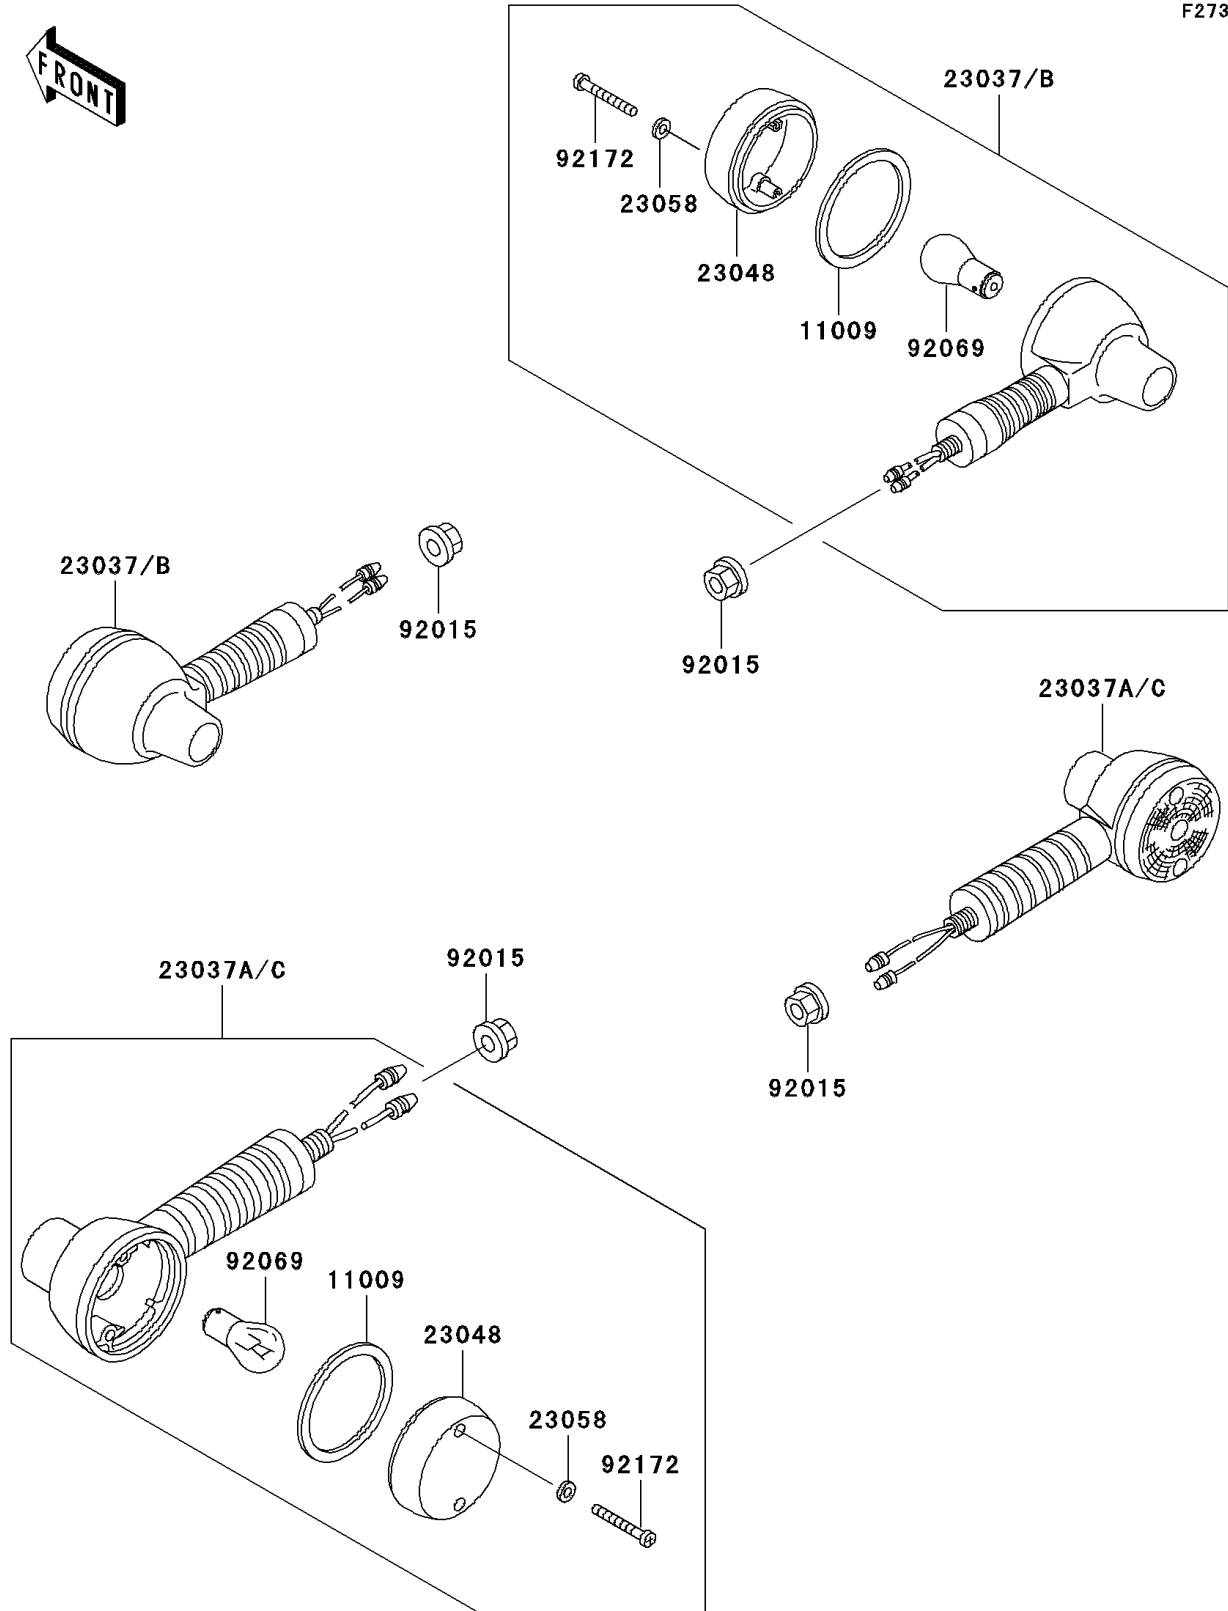

# 2004 KLR250 PARTS DIAGRAM

Turn Signals

F2730

## 2004 KLR250 PARTS LIST

### Turn Signals

ITEM NAME	PART NUMBER	QUANTITY
GASKET,TURN SIGNAL LAMP LENS (Ref # 11009)	11009-1128	4
LAMP-ASSY-SIGNAL,FR (Ref # 23037B)	23037-1201	2
LAMP-ASSY-SIGNAL (Ref # 23037C)	23037-1213	2
LENS-SIGNAL LAMP (Ref # 23048)	23048-1076	4
WASHER,PLAIN,4MM (Ref # 23058)	23058-002	8
NUT,FLANGED,10MM (Ref # 92015)	92015-1428	4
BULB,12V 32CP(23W) (Ref # 92069)	92069-055	4
SCREW,TAPPING,4X30 (Ref # 92172)	92172-0124	8