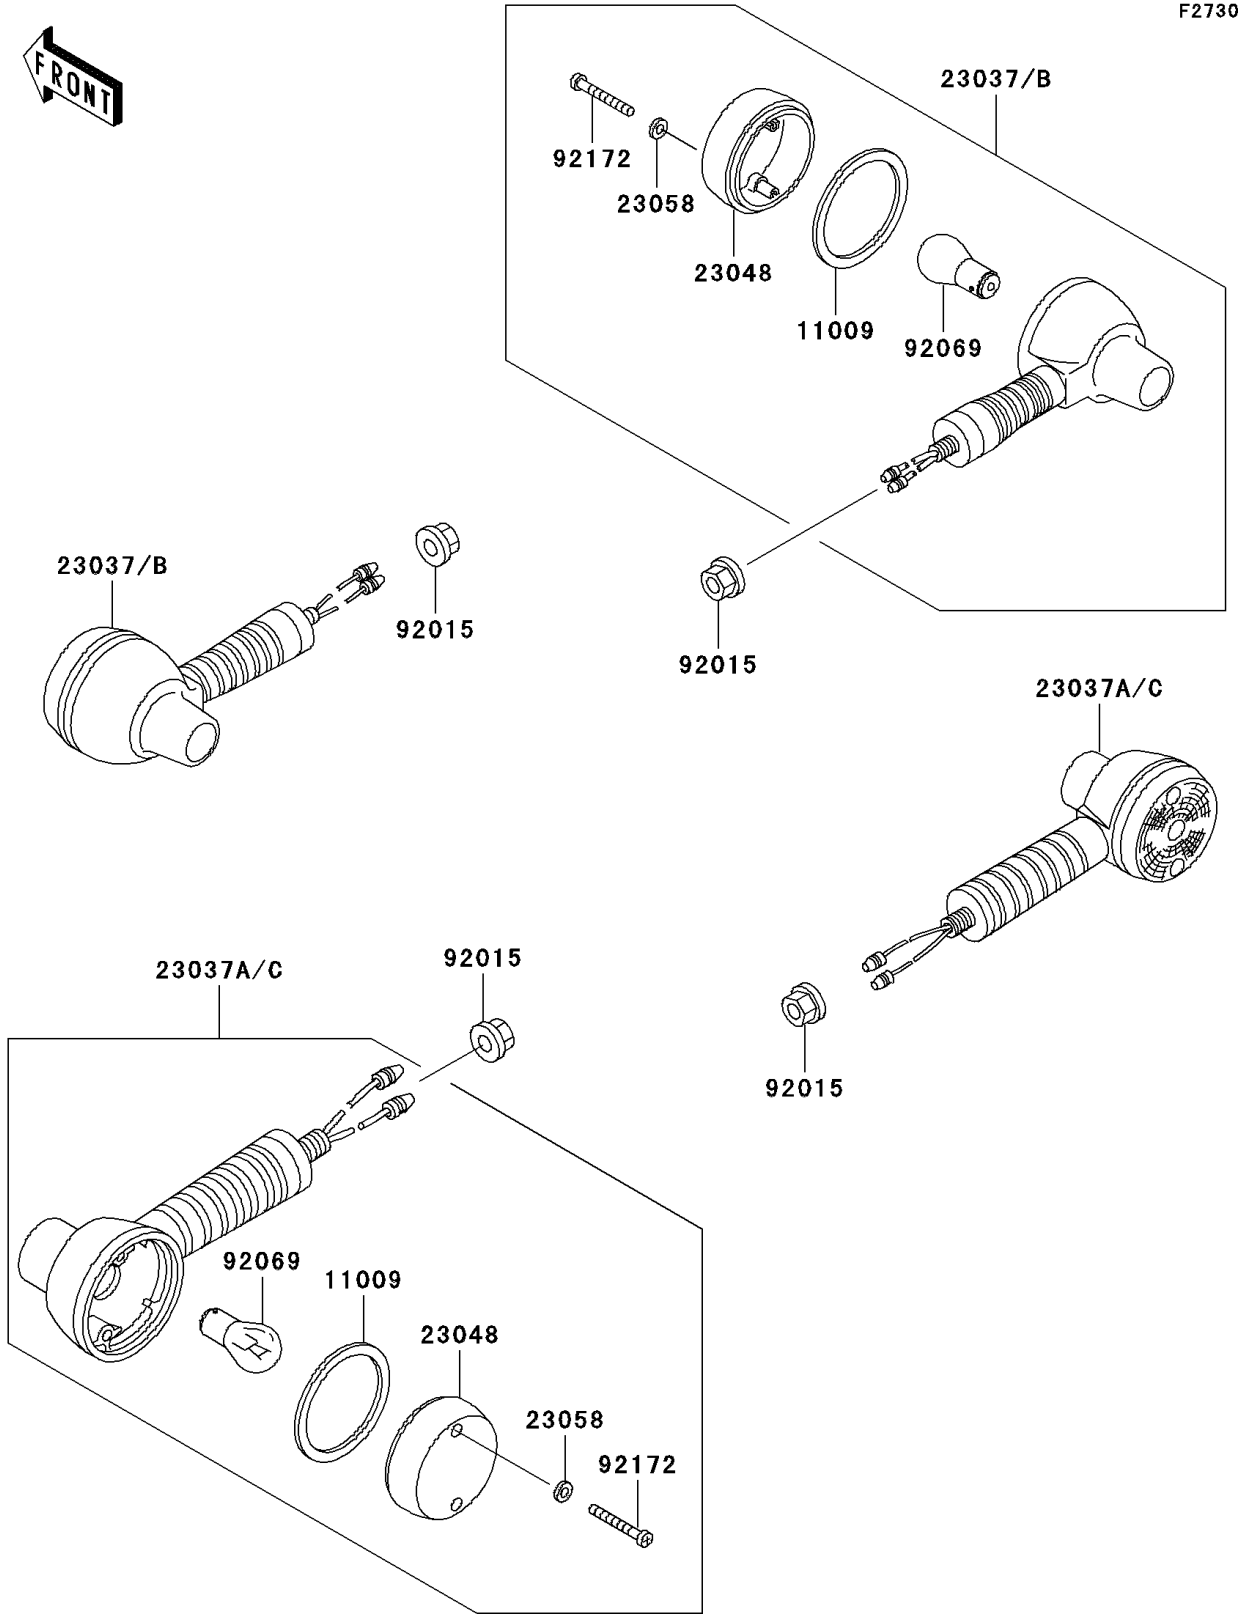

2005 KLR250 PARTS DIAGRAM

Turn Signals

2005 KLR250 PARTS LIST

Turn Signals

ITEM NAME	PART NUMBER	QUANTITY
GASKET,TURN SIGNAL LAMP LENS (Ref # 11009)	11009-1128	4
LAMP-ASSY-SIGNAL,FR (Ref # 23037)	23037-0027	2
LAMP-ASSY-SIGNAL (Ref # 23037A)	23037-0029	2
LENS-SIGNAL LAMP (Ref # 23048)	23048-1076	4
WASHER,PLAIN,4MM (Ref # 23058)	23058-002	8
NUT,FLANGED,10MM (Ref # 92015)	92015-1428	4
BULB,12V 32CP(23W) (Ref # 92069)	92069-055	4
SCREW,TAPPING,4X30 (Ref # 92172)	92172-0124	8