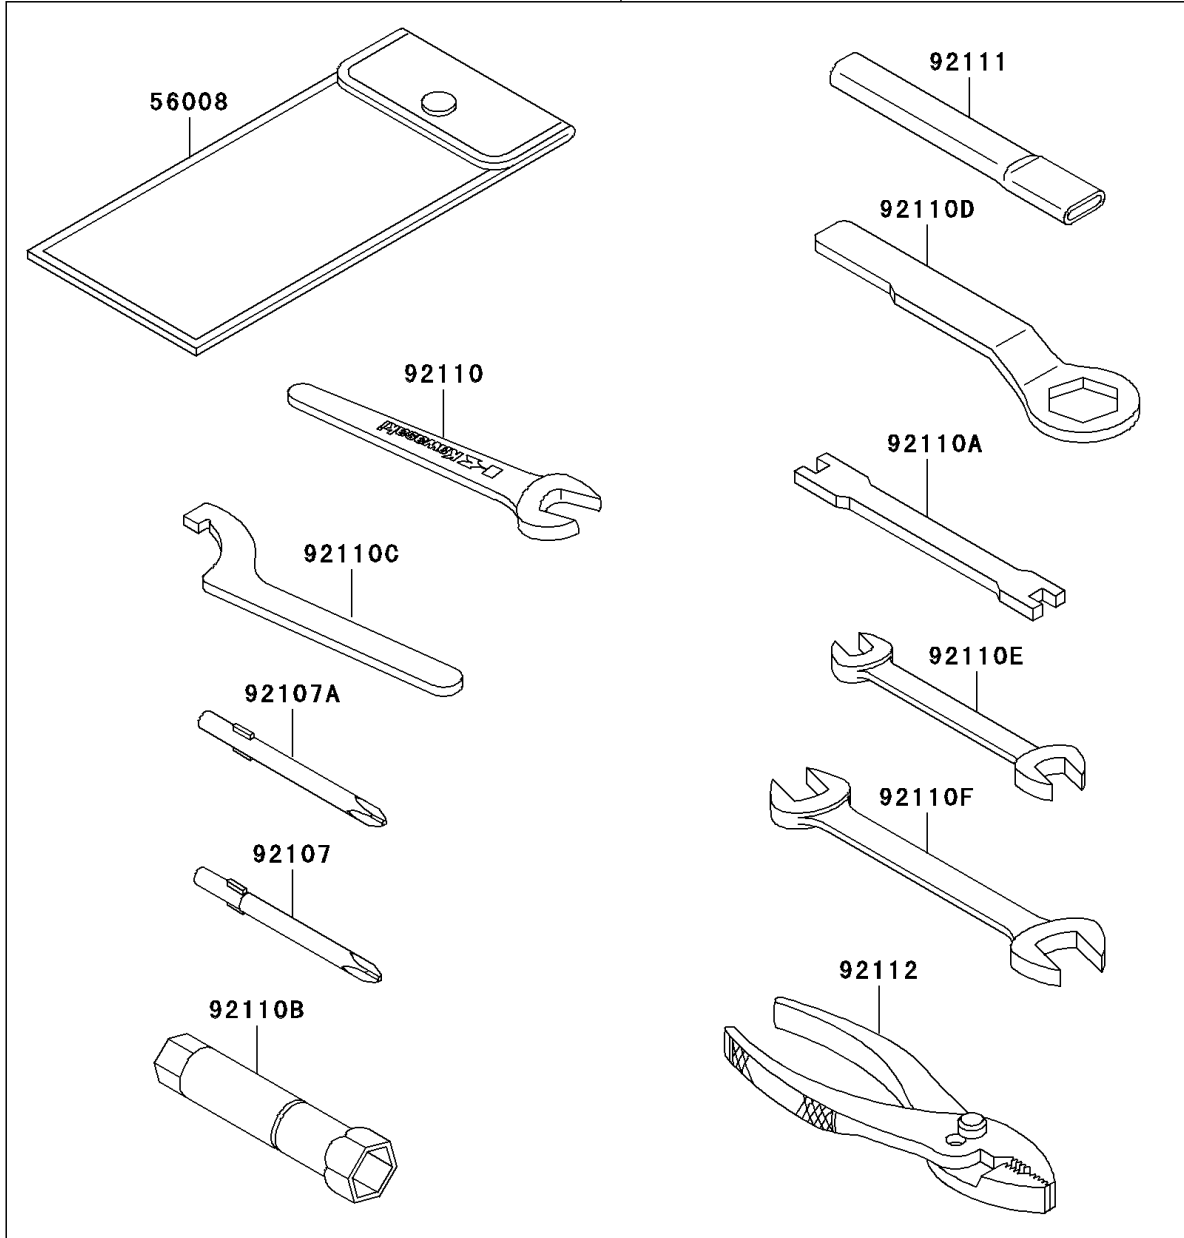

2005 KLR250 PARTS DIAGRAM

Owner's Tools

56007

F2810

2005 KLR250 PARTS LIST

Owner's Tools

ITEM NAME	PART NUMBER	QUANTITY
TOOLKIT (Ref # 56007)	56007-1294	1
BAG,TOOL (Ref # 56008)	56008-1075	1
GASKET-LIQUID,TUBE,100G,SILVER (Ref # 92104)	92104-002	1
TOOL-DRIVER,#3PHILLIPS (Ref # 92107)	92107-005	1
TOOL-DRIVER,#2PHILLIPS (Ref # 92107A)	92107-1053	1
TOOL-WRENCH,OPEN END,19MM (Ref # 92110)	92110-1004	1
TOOL-WRENCH,SPOKE (Ref # 92110A)	92110-1016	1
TOOL-WRENCH,BOX,18MM (Ref # 92110B)	92110-1111	1
TOOL-WRENCH,HOOK (Ref # 92110C)	92110-1128	2
TOOL-WRENCH,BOX END,24MM (Ref # 92110D)	92110-1150	1
TOOL-WRENCH,OPEN END,10X12 (Ref # 92110E)	92110-1152	1
TOOL-WRENCH,OPEN END,14X17 (Ref # 92110F)	92110-1153	1
TOOL-BAR,BOX END WRENCH (Ref # 92111)	92111-1051	1
TOOL-PLIERS (Ref # 92112)	92112-1001	1