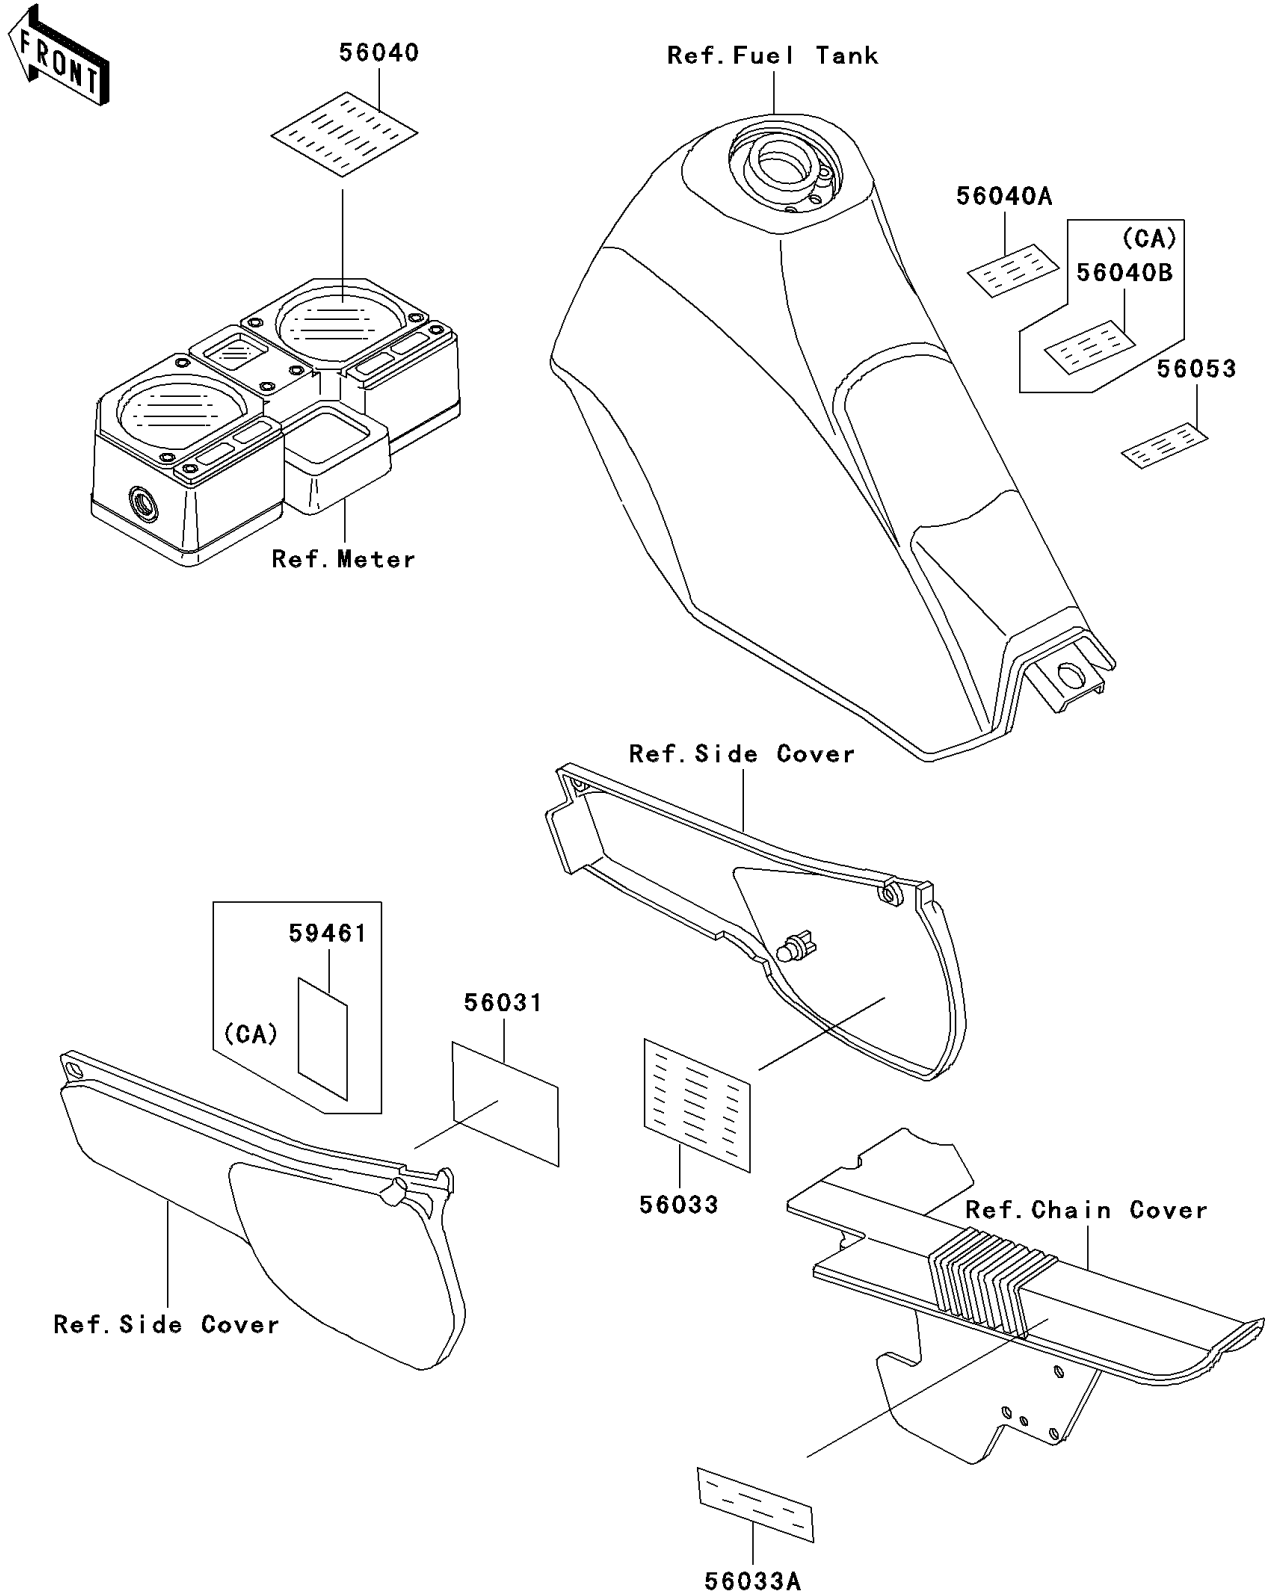

# 2005 KLR250 PARTS DIAGRAM

Labels

F2860

## 2005 KLR250 PARTS LIST

### Labels

ITEM NAME	PART NUMBER	QUANTITY
LABEL-MANUAL,BATTERY VENT (Ref # 56031)	56031-1371	1
LABEL-MANUAL,OIL&OIL FILTER (Ref # 56033)	56033-1288	1
LABEL-MANUAL,CHAIN (Ref # 56033A)	56033-1363	1
LABEL-WARNING,BREAK IN CAUTION (Ref # 56040)	56040-1007	1
LABEL-WARNING,BREAK IN CAUTION (Ref # 56040A)	56040-1008	1
LABEL-SPECIFICATION,TIRE&LOAD (Ref # 56053)	56053-1074	1
LABEL-WARNING,EVAPO (Ref # 56040B)	56040-1121	1
LABEL-CERTIFICATION,EVAPO ROUT (Ref # 59461)	59461-1566	1