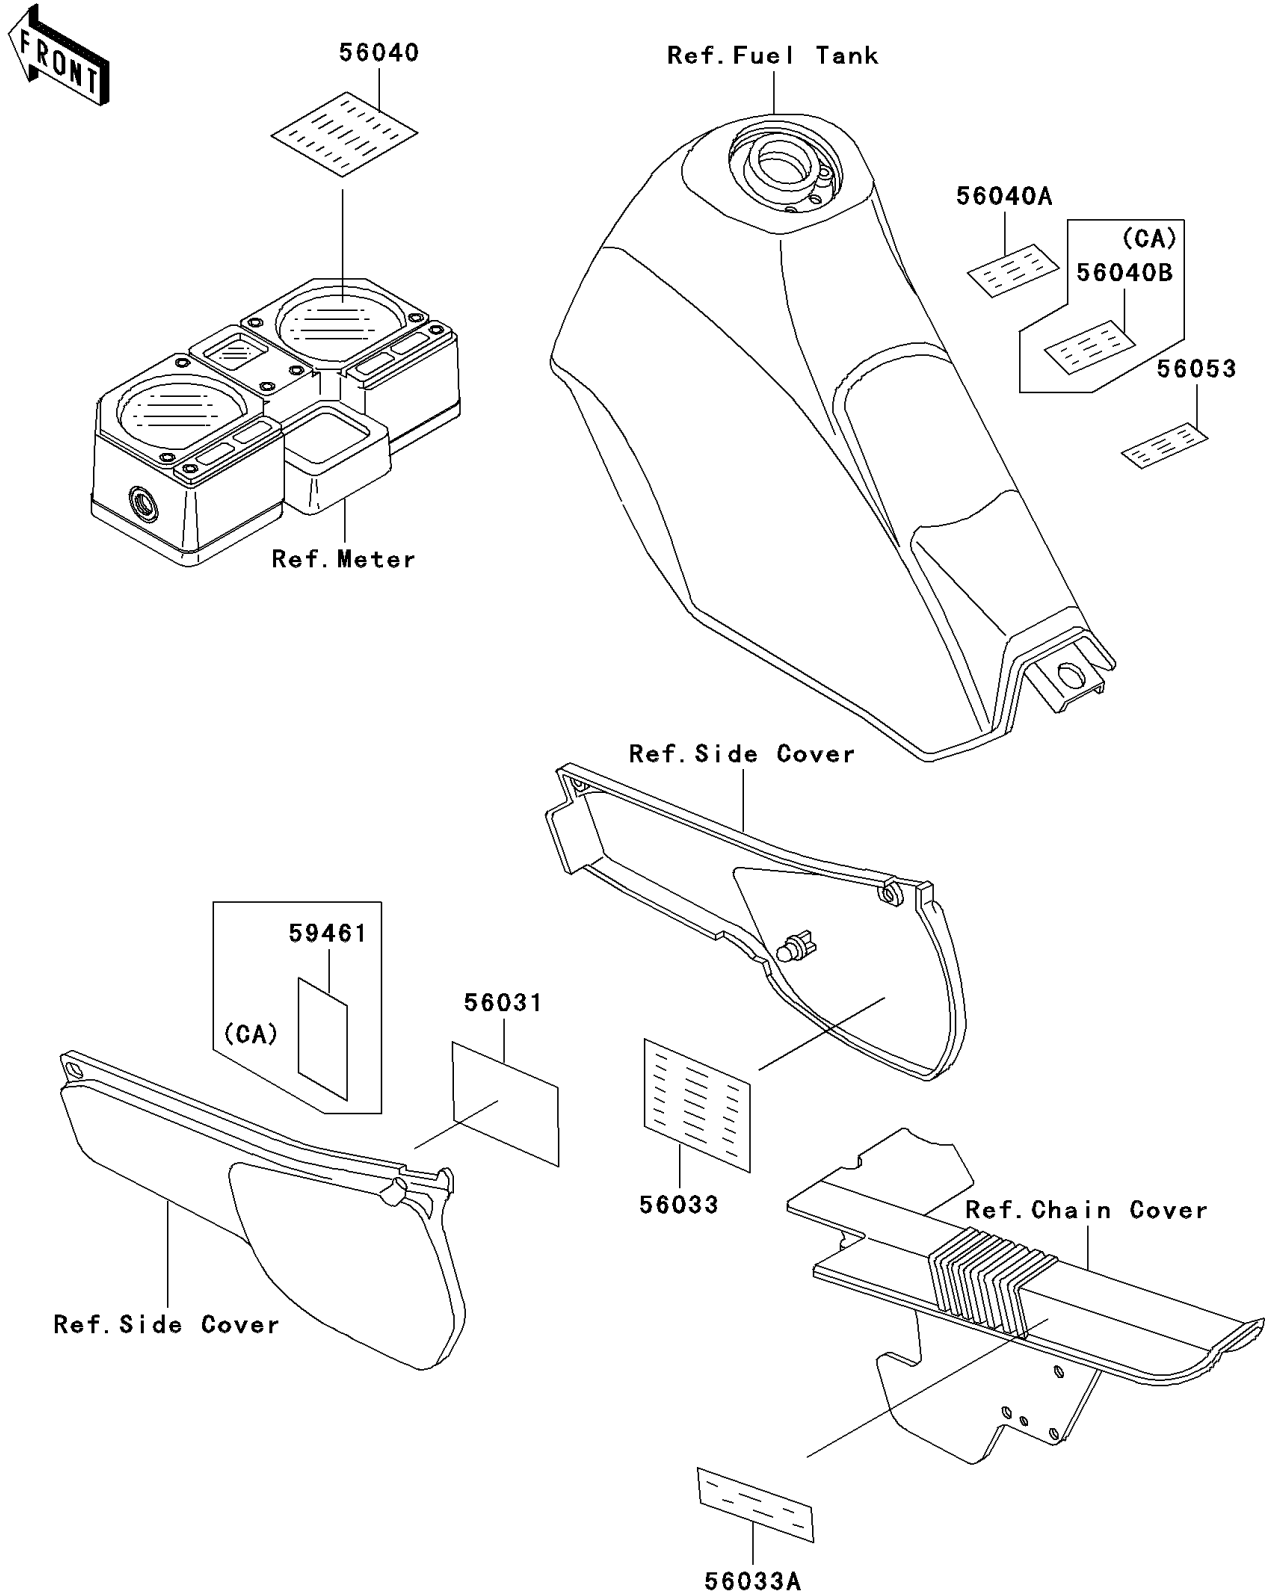

2005 KLR250 PARTS DIAGRAM

Labels

F2860

2005 KLR250 PARTS LIST

Labels

ITEM NAME	PART NUMBER	QUANTITY
LABEL-MANUAL,BATTERY VENT (Ref # 56031)	56031-1371	1
LABEL-MANUAL,OIL&OIL FILTER (Ref # 56033)	56033-1288	1
LABEL-MANUAL,CHAIN (Ref # 56033A)	56033-1363	1
LABEL-WARNING,BREAK IN CAUTION (Ref # 56040)	56040-1007	1
LABEL-WARNING,BREAK IN CAUTION (Ref # 56040A)	56040-1008	1
LABEL-SPECIFICATION,TIRE&LOAD (Ref # 56053)	56053-1074	1
LABEL-WARNING,EVAPO (Ref # 56040B)	56040-1121	1
LABEL-CERTIFICATION,EVAPO ROUT (Ref # 59461)	59461-1566	1