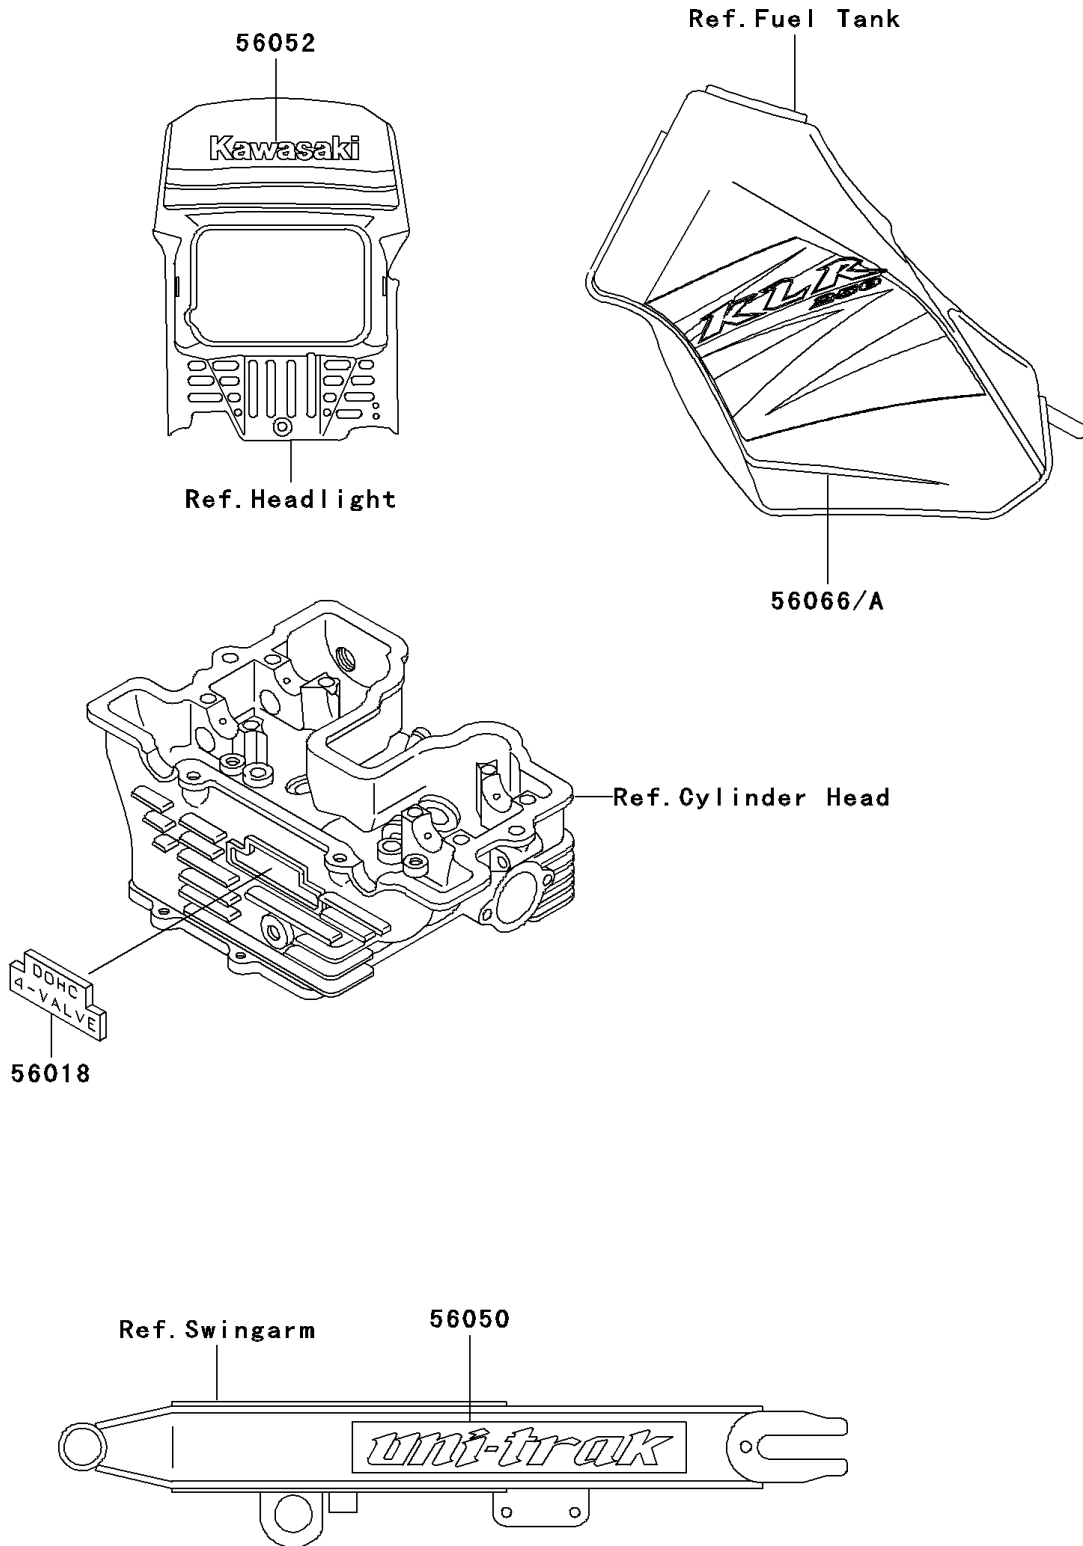

2005 KLR250 PARTS DIAGRAM

Decals(D22)

F2861B

2005 KLR250 PARTS LIST

Decals(D22)

ITEM NAME	PART NUMBER	QUANTITY
MARK,CYLINDER HEAD (Ref # 56018)	56018-1483	1
MARK,SWING ARM (Ref # 56050)	56050-1151	2
MARK,HEAD LAMP COVER,KAWASAKI (Ref # 56052)	56052-1531	1
PATTERN,FUEL TANK,LH (Ref # 56066)	56066-1863	1
PATTERN,FUEL TANK,RH (Ref # 56066A)	56066-1864	1