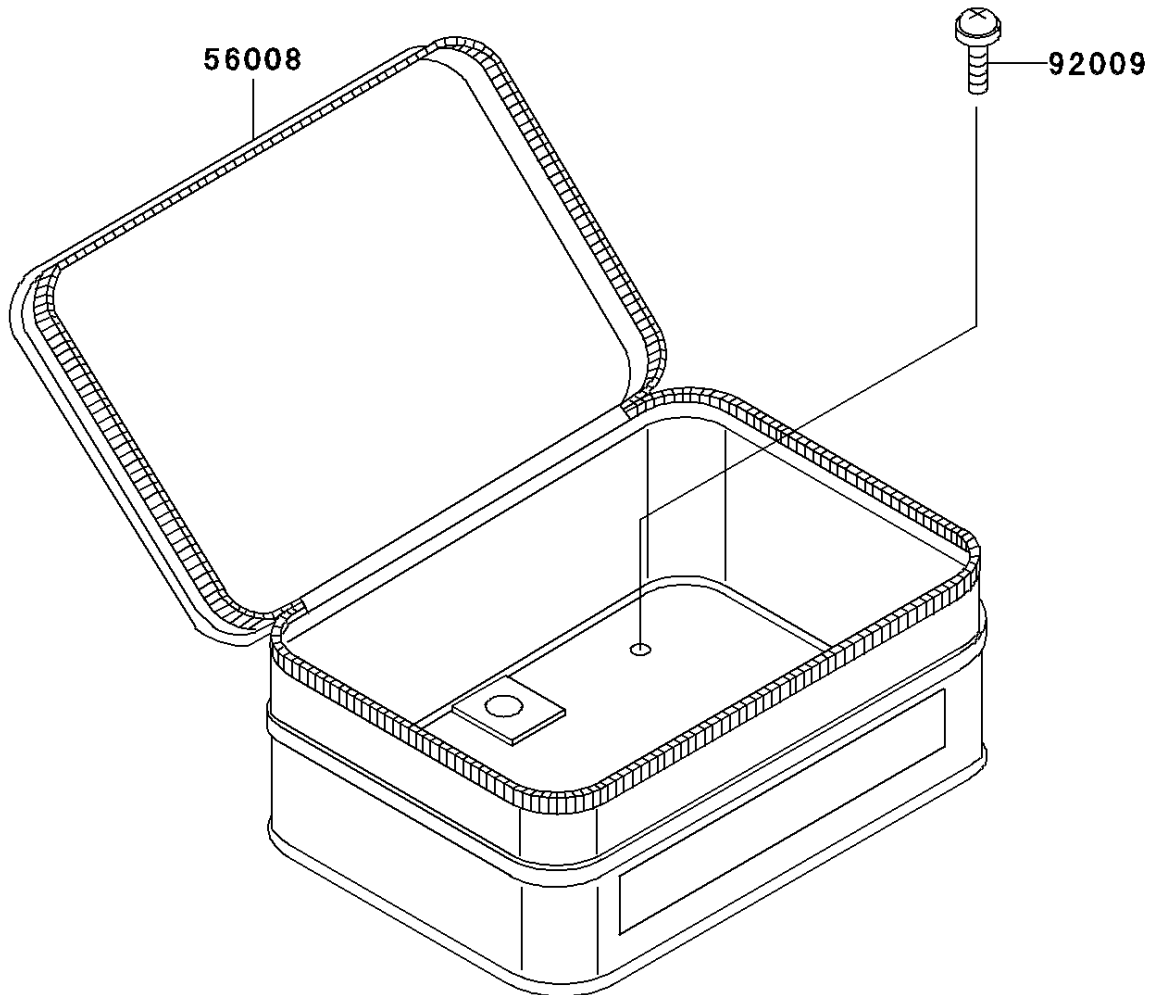

# 2004 KLR250 PARTS DIAGRAM

Accessory

F2910

### Accessory

ITEM NAME	PART NUMBER	QUANTITY
BAG,TOOL,BLACK (Ref # 56008)	56008-1054-MW	1
SCREW,6X22,BLACK (Ref # 92009)	92009-1256	4