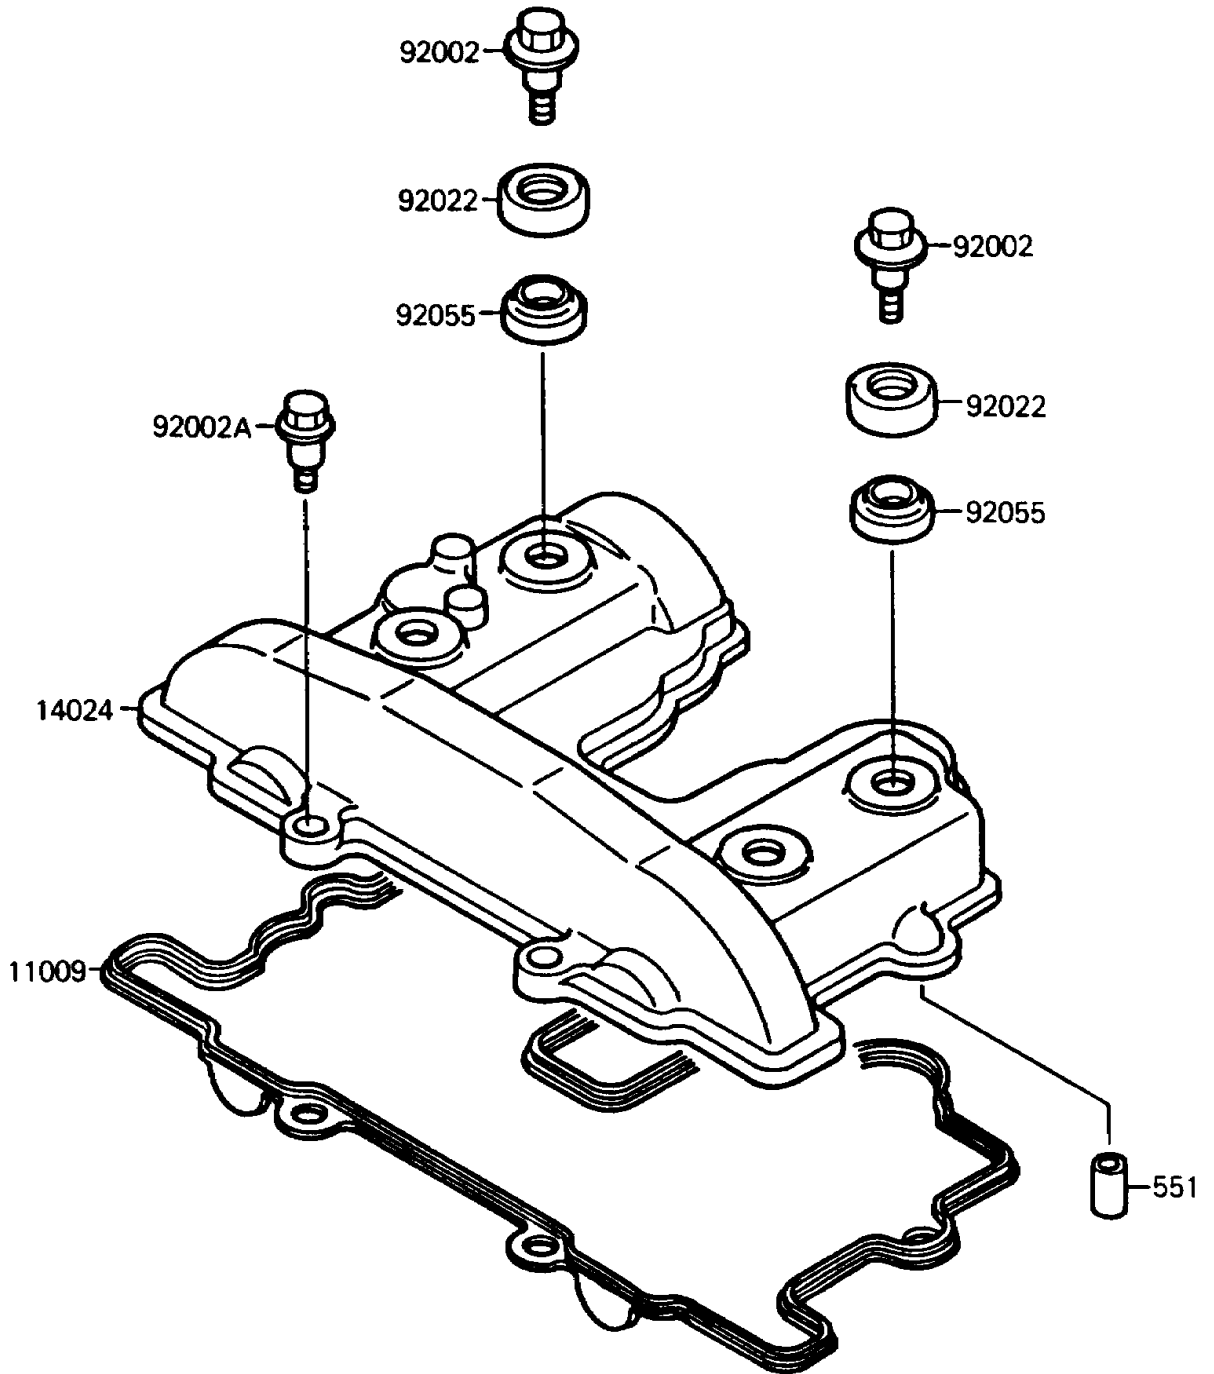

1987 KLR250 PARTS DIAGRAM

Cylinder Head Cover

E1112-0092

1987 KLR250 PARTS LIST

Cylinder Head Cover

ITEM NAME	PART NUMBER	QUANTITY
GASKET,HEAD COVER (Ref # 11009)	11009-1607	1
COVER,CYLINDER HEAD (Ref # 14024)	14024-1218	1
BOLT,L=20.5 (Ref # 92002)	92002-1327	4
BOLT,L=21 (Ref # 92002A)	92002-1382	2
WASHER,HEAD COVER BOLT (Ref # 92022)	92022-1487	4
RING-O,HEAD COVER BOLT (Ref # 92055)	92055-1225	4
PIN-DOWEL (Ref # 551)	551A1016	2