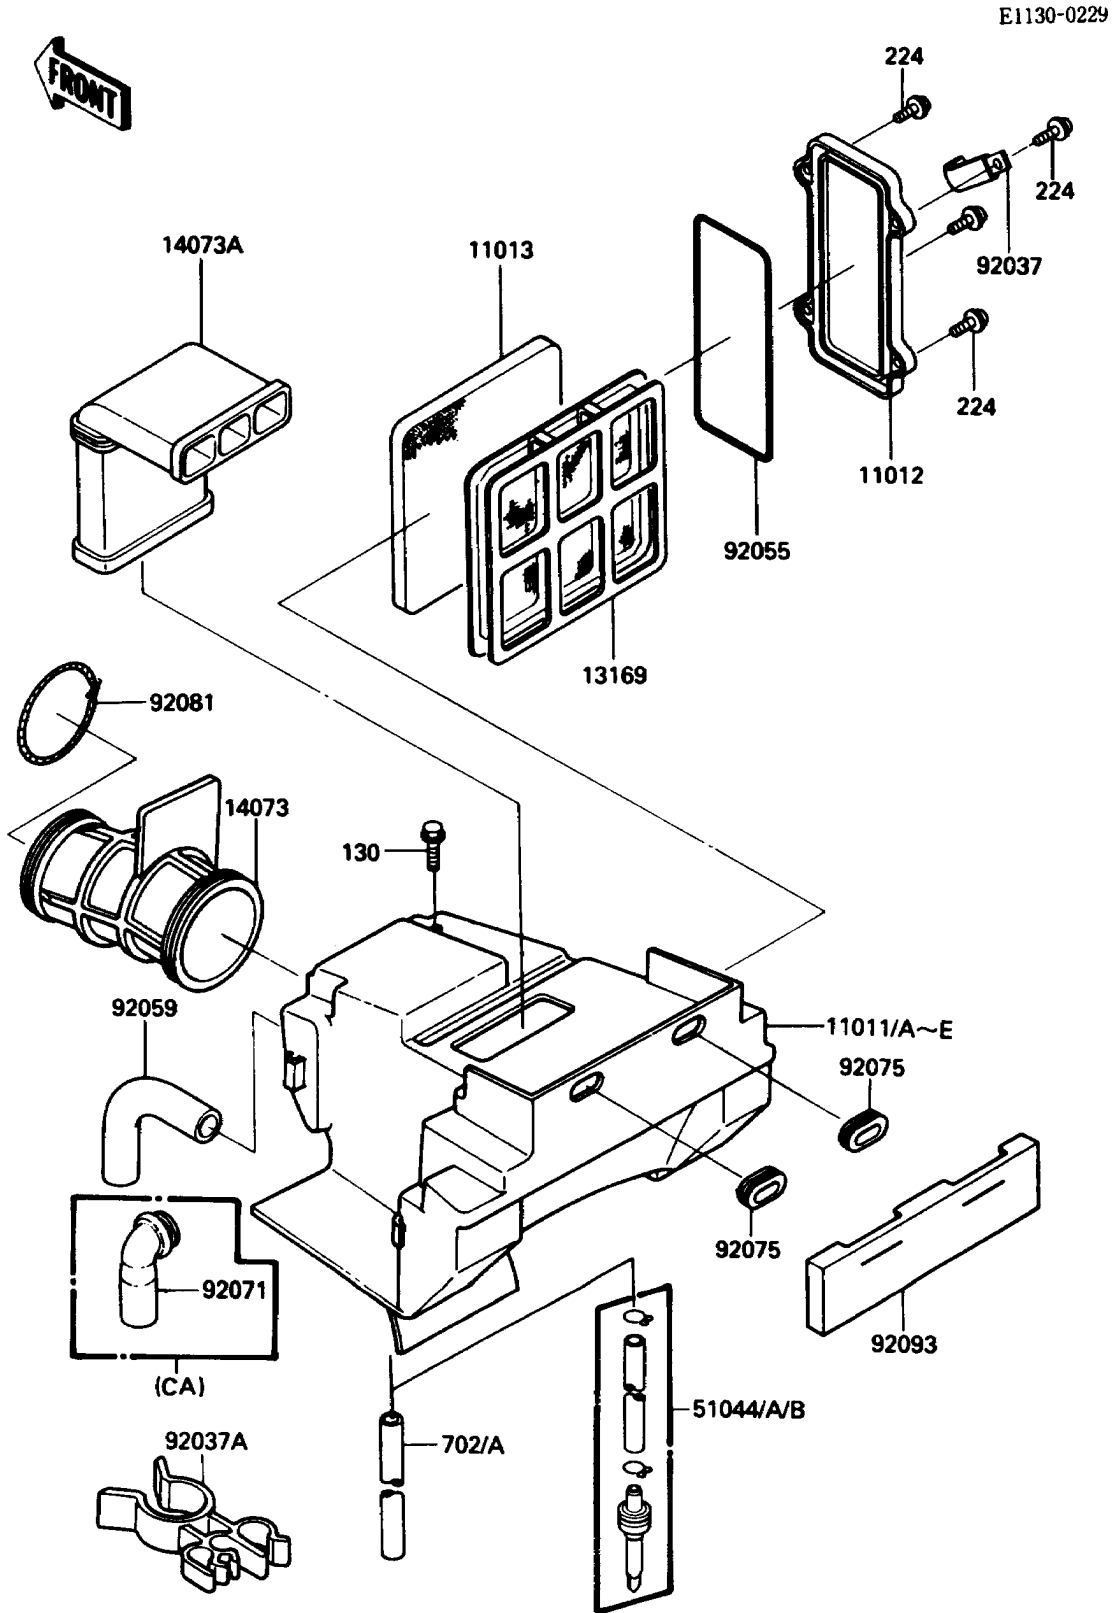

# 1989 KLR250 PARTS DIAGRAM

Air Cleaner

# 1989 KLR250 PARTS LIST

## Air Cleaner

ITEM NAME	PART NUMBER	QUANTITY
CASE-AIR FILTER (Ref # 11011B)	11011-1275	1
CASE-AIR FILTER (Ref # 11011D)	11011-1276	1
CAP,ELEMENT (Ref # 11012)	11012-1661	1
ELEMENT-AIR FILTER (Ref # 11013)	11013-1117	1
PLATE,ELEMENT (Ref # 13169)	13169-1851	1
DUCT,CARBURETOR (Ref # 14073)	14073-1184	1
DUCT,INTAKE (Ref # 14073A)	14073-1185	1
TUBE-ASSY,AIR FILTER (Ref # 51044)	51044-1087	1
CLAMP,WIRING HARNESS (Ref # 92037)	92037-1069	1
CLAMP (Ref # 92037A)	92037-1886	1
RING-O,AIR FILTER (Ref # 92055)	92055-1254	1
TUBE,BREATHER (Ref # 92059)	92059-1482	1
GROMMET,AIR FILTER (Ref # 92071)	92071-1114	1
DAMPER (Ref # 92075)	92075-1513	2
SPRING,COIL (Ref # 92081)	92081-1177	1
SEAL (Ref # 92093)	92093-1187	1
BOLT-FLANGED (Ref # 130)	130Y0612	1
SCREW-PAN-WP-CROS (Ref # 224)	224C0614	4