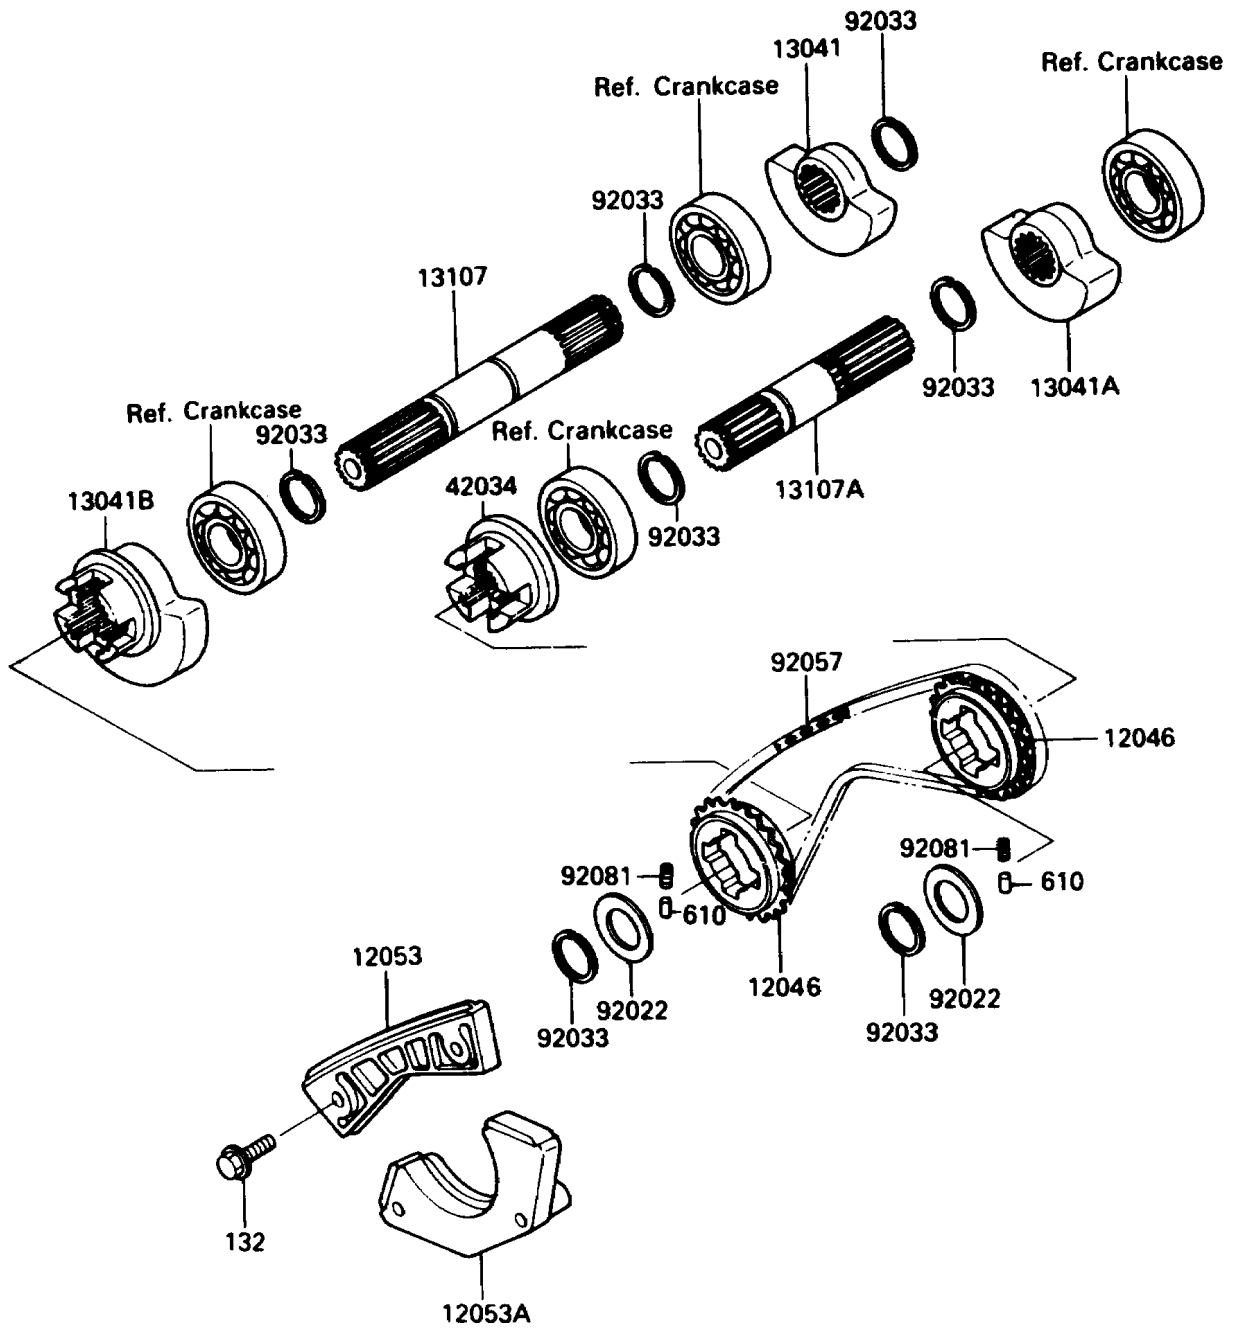

1987 KLR250 PARTS DIAGRAM

Balancer

E1323-0004

1987 KLR250 PARTS LIST

Balancer

ITEM NAME	PART NUMBER	QUANTITY
SPROCKET,BALANCER,21T (Ref # 12046)	12046-1066	2
GUIDE-CHAIN,UPP (Ref # 12053)	12053-1152	1
GUIDE-CHAIN,LWR (Ref # 12053A)	12053-1153	1
BALANCER,FR,RH (Ref # 13041)	13041-1057	1
BALANCER,RR (Ref # 13041A)	13041-1058	1
BALANCER,FR,LH (Ref # 13041B)	13041-1063	1
SHAFT,BALANCER,FR (Ref # 13107)	13107-1121	1
SHAFT,BALANCER,RR (Ref # 13107A)	13107-1122	1
COUPLING,BALANCER,RR (Ref # 42034)	42034-1063	1
WASHER,20.3X36X1.5 (Ref # 92022)	92022-1489	2
RING-SNAP,18MM (Ref # 92033)	92033-029	7
CHAIN,BALANCER,BF05T-U (Ref # 92057)	92057-1211	1
SPRING,BALANCER (Ref # 92081)	92081-135	8
BOLT-FLANGED-SMALL (Ref # 132)	132G0625	1
ROLLER,4X8 (Ref # 610)	610A0408	8