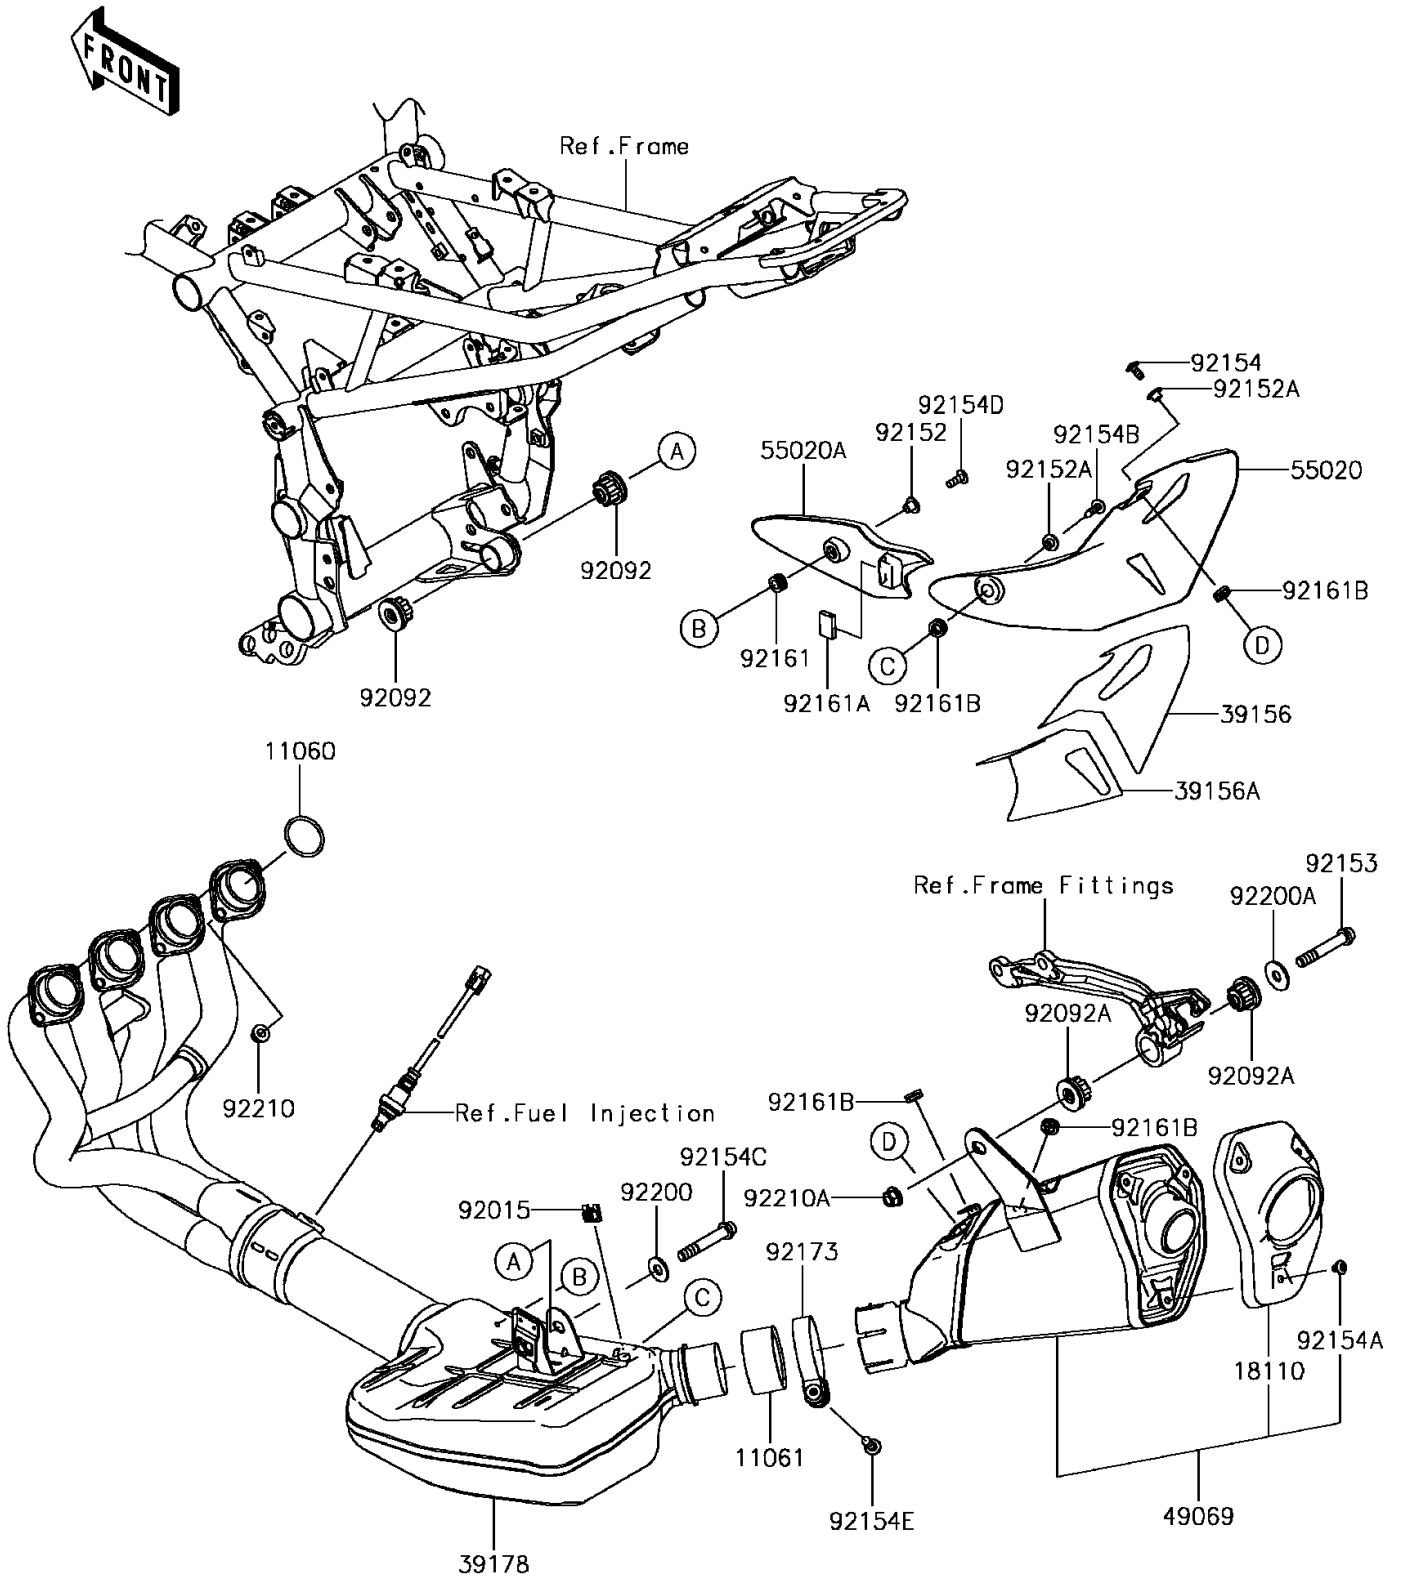

2017 Z900 PARTS DIAGRAM

Muffler(s)

E1140

2017 Z900 PARTS LIST

Muffler(s)

ITEM NAME	PART NUMBER	QUANTITY
GASKET,EXHAUST PIPE HOLDER (Ref # 11060)	11060-1103	4
GASKET,50.8X62X30 (Ref # 11061)	11061-0447	1
BODY END-MUFFLER (Ref # 18110)	18110-0196	1
PAD,MUFFLER GUARD (Ref # 39156)	39156-2130	1
PAD,MUFFLER GUARD (Ref # 39156A)	39156-2131	1
MANIFOLD-COMP-EXHAUST (Ref # 39178)	39178-0268	1
MUFFLER-ASSY (Ref # 49069)	49069-0823	1
GUARD,MUFFLER,RR (Ref # 55020)	55020-1966	1
GUARD,MUFFLER,FR (Ref # 55020A)	55020-1967	1
NUT (Ref # 92015)	92015-1487	1
BUSHING-RUBBER (Ref # 92092)	92092-1081	2
BUSHING-RUBBER,MUFFLER (Ref # 92092A)	92092-1087	2
COLLAR,6.3X8.3X9.2 (Ref # 92152)	92152-0237	1
COLLAR,6.3X8.3X7.2 (Ref # 92152A)	92152-1602	2
BOLT,SOCKET,10X60 (Ref # 92153)	92153-1837	1
BOLT,SOCKET,6X14 (Ref # 92154)	92154-0856	1
BOLT,HEX HEAD,6X8 (Ref # 92154A)	92154-0987	3
BOLT,SOCKET,6X27 (Ref # 92154B)	92154-1192	1
BOLT,SOCKET (Ref # 92154C)	92154-1281	1
BOLT,SOCKET,6X18 (Ref # 92154D)	92154-2340	1
BOLT-FLANGED-SMALL,8X40 (Ref # 92154E)	92154-2738	1
DAMPER (Ref # 92161)	92161-0204	1
DAMPER (Ref # 92161A)	92161-1228	1
DAMPER (Ref # 92161B)	92161-1475	4
CLAMP,64.5MM (Ref # 92173)	92173-0284	1
WASHER,10.5X25X2.0 (Ref # 92200)	92200-1377	1
WASHER,10.5X30X2.3 (Ref # 92200A)	92200-1849	1
NUT,8MM (Ref # 92210)	92210-0076	8
NUT,LOCK,FLANGED,10MM (Ref # 92210A)	92210-1139	1