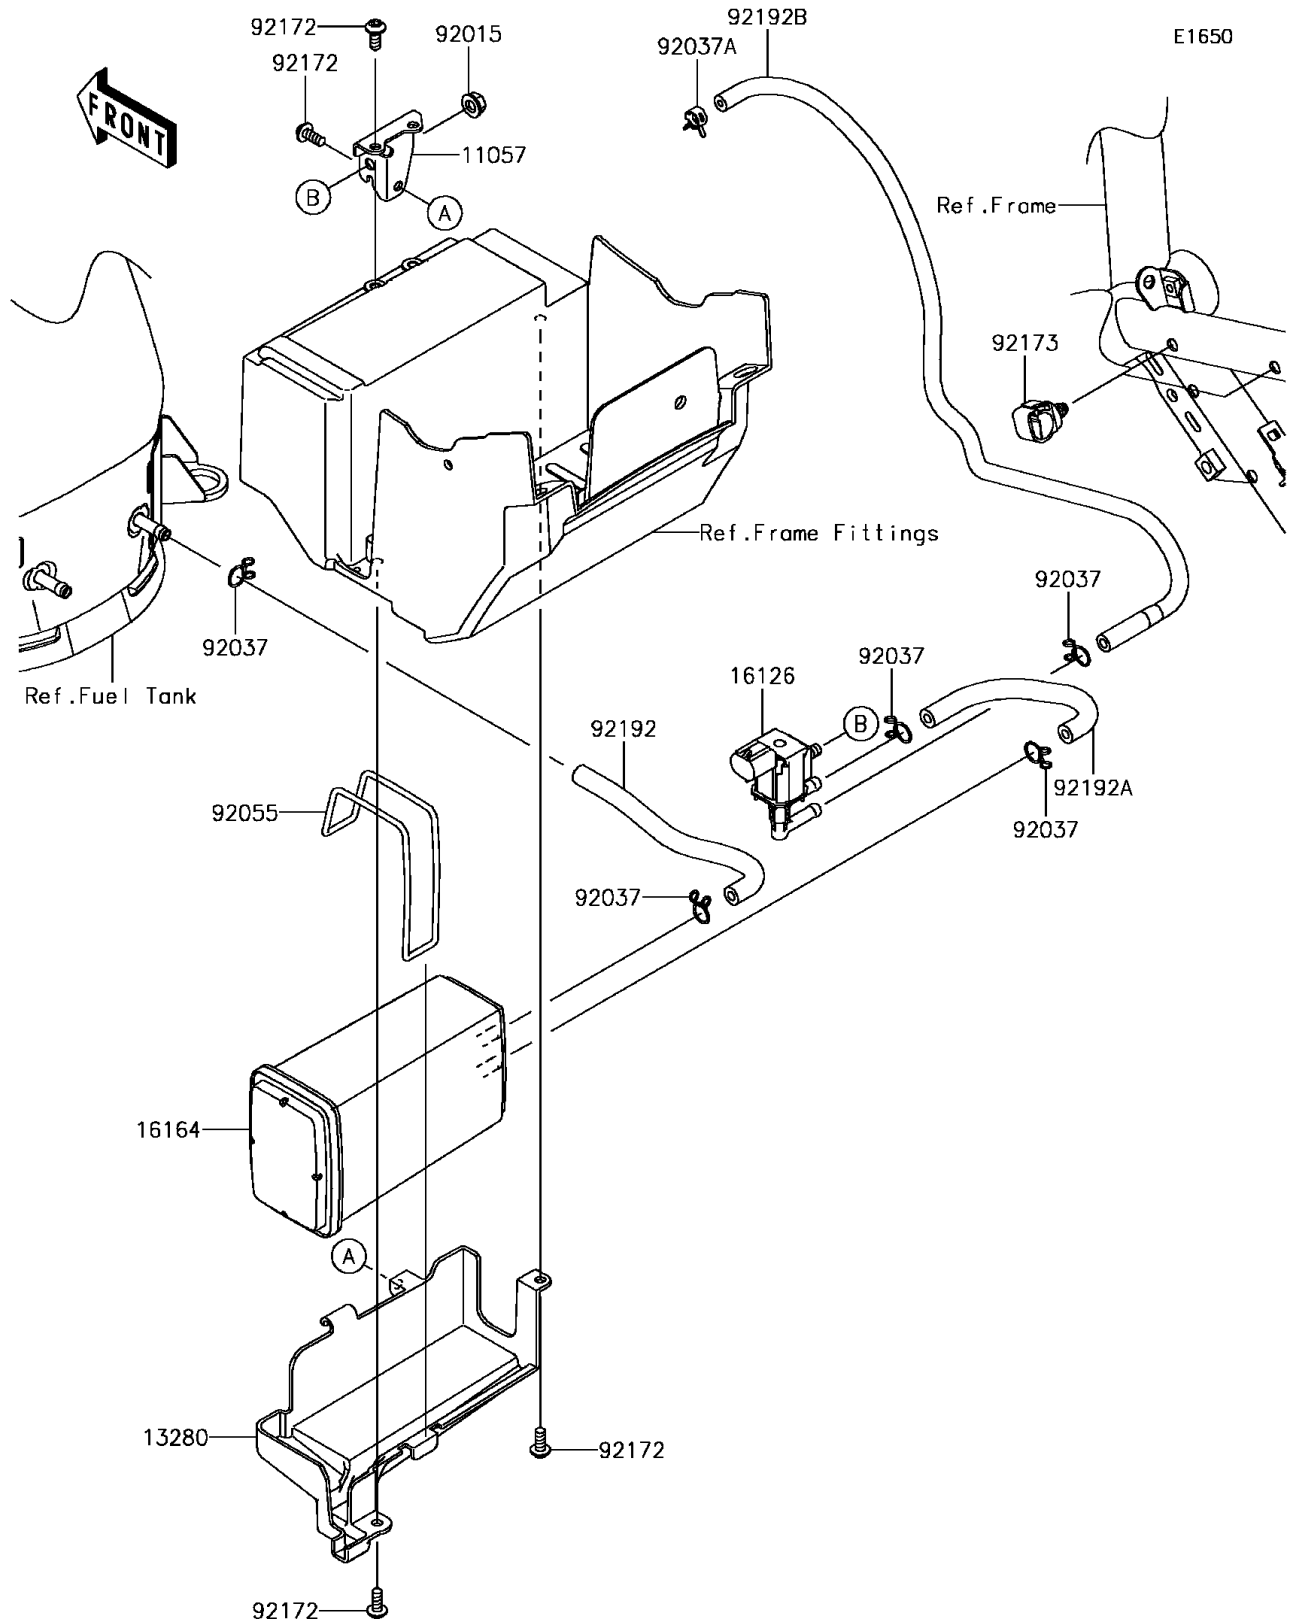

2017 Z900 PARTS DIAGRAM

Fuel Evaporative System(CA)

2017 Z900 PARTS LIST

Fuel Evaporative System(CA)

ITEM NAME	PART NUMBER	QUANTITY
BRACKET,PCV (Ref # 11057)	11057-0286	1
HOLDER,CANISTER (Ref # 13280)	13280-0880	1
VALVE,PCV (Ref # 16126)	16126-0740	1
CANISTER (Ref # 16164)	16164-0012	1
NUT,FLANGED,6MM (Ref # 92015)	92015-1367	1
CLAMP,TUBE (Ref # 92037)	92037-147	5
CLAMP,7.8MM (Ref # 92037A)	92037-2116	1
RING-O,104.4X3.1 (Ref # 92055)	92055-1020	1
SCREW,SOCKET,5X14 (Ref # 92172)	92172-0823	5
CLAMP,12MM DIA. (Ref # 92173)	92173-0736	2
TUBE,CANISTER-TANK (Ref # 92192)	92192-1690	1
TUBE,PCV-CANISTER (Ref # 92192A)	92192-1691	1
TUBE,PCV-THROTTLE BODY (Ref # 92192B)	92192-1779	1