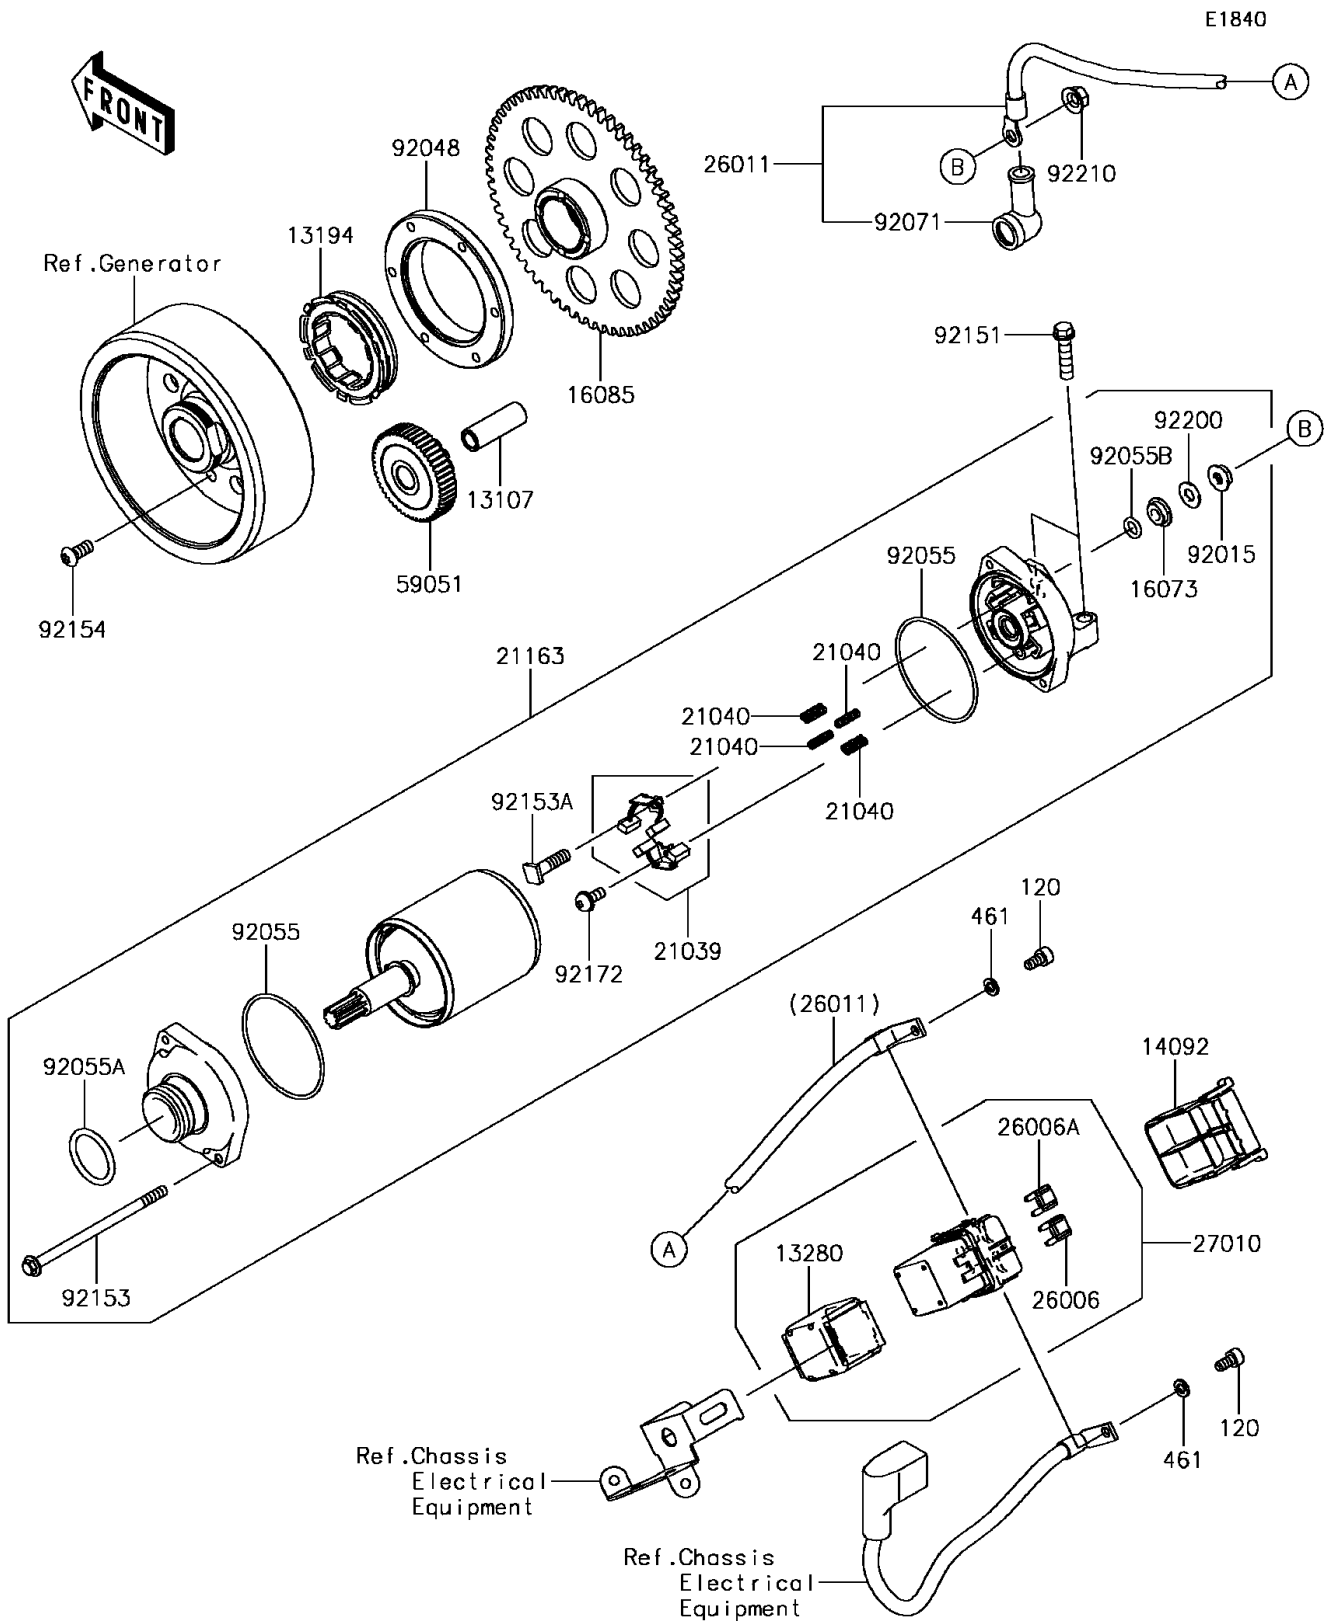

2017 Z900 PARTS DIAGRAM

Starter Motor

2017 Z900 PARTS LIST

Starter Motor

ITEM NAME	PART NUMBER	QUANTITY
BOLT-SOCKET,5X10 (Ref # 120)	120CB0510	2
WASHER-SPRING,5MM (Ref # 461)	461DB0500	2
SHAFT,IDLER GEAR (Ref # 13107)	13107-1377	1
CLUTCH-ONEWAY (Ref # 13194)	13194-1096	1
HOLDER,MAGNETIC SWITCH (Ref # 13280)	13280-0814	1
COVER (Ref # 14092)	14092-0109	1
INSULATOR (Ref # 16073)	16073-0053	1
GEAR,CLUTCH ONEWAY (Ref # 16085)	16085-0609	1
BRUSH,CARBON (Ref # 21039)	21039-0004	1
SPRING-BRUSH (Ref # 21040)	21040-0003	4
STARTER-ELECTRIC (Ref # 21163)	21163-0748	1
FUSE,MINI BLADE,15A,BLUE (Ref # 26006)	26006-0001	1
FUSE,MINI BLADE,30A,GREEN (Ref # 26006A)	26006-1080	1
WIRE-LEAD (Ref # 26011)	26011-0949	1
SWITCH (Ref # 27010)	27010-0770	1
GEAR-SPUR,IDLER (Ref # 59051)	59051-0762	1
NUT,STARTER MOTOR (Ref # 92015)	92015-1476	1
RACE (Ref # 92048)	92048-0018	1
RING-O (Ref # 92055)	92055-0136	2
RING-O (Ref # 92055A)	92055-1276	1
RING-O,4.5X2.0 (Ref # 92055B)	92055-1370	1
GROMMET (Ref # 92071)	92071-0024	1
BOLT,FLANGED-SMALL,6X25 (Ref # 92151)	92151-1930	2
BOLT (Ref # 92153)	92153-1850	2
BOLT (Ref # 92153A)	92153-1866	1
BOLT,TORX,6X14 (Ref # 92154)	92154-1225	6
SCREW (Ref # 92172)	92172-0334	1
WASHER (Ref # 92200)	92200-0386	1
NUT,6MM (Ref # 92210)	92210-0188	1