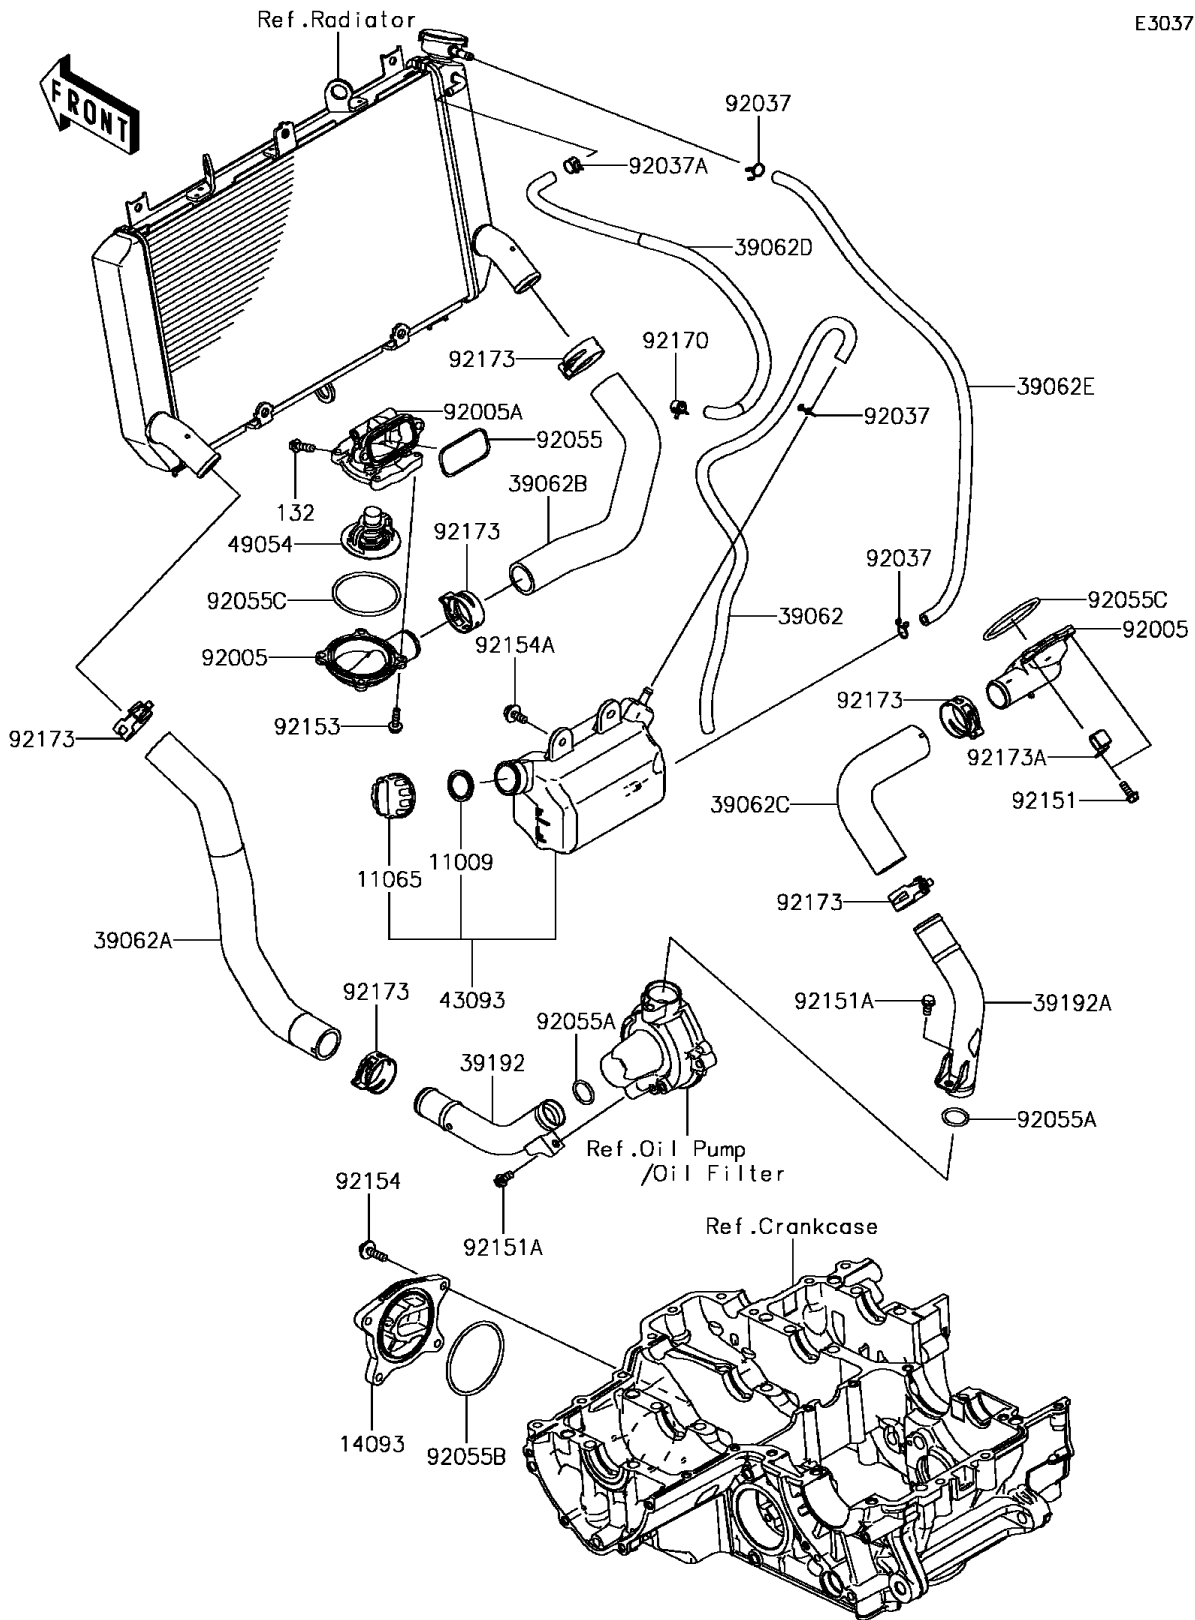

2017 Z900 PARTS DIAGRAM

Water Pipe

E3037

2017 Z900 PARTS LIST

Water Pipe

ITEM NAME	PART NUMBER	QUANTITY
BOLT-FLANGED-SMALL,6X20 (Ref # 132)	132BC0620	2
GASKET,RESERVOIR TANK CAP (Ref # 11009)	11009-1145	1
CAP (Ref # 11065)	11065-0980	1
COVER (Ref # 14093)	14093-0144	1
HOSE-COOLING,OVERFLOW (Ref # 39062)	39062-0618	1
HOSE-COOLING,RADIATOR-W/PIPE (Ref # 39062A)	39062-0758	1
HOSE-COOLING,CYLINDER-RADIATOR (Ref # 39062B)	39062-0759	1
HOSE-COOLING,W/PIPE-CYLINDER (Ref # 39062C)	39062-0760	1
HOSE-COOLING,AIR BLEED (Ref # 39062D)	39062-0765	1
HOSE-COOLING,5.5X10.5X550 (Ref # 39062E)	39062-1208	1
PIPE-WATER,RADIATOR-WATER PUMP (Ref # 39192)	39192-0631	1
PIPE-WATER,WATER PUMP-CYLINDER (Ref # 39192A)	39192-0644	1
RESERVOIR-ASSY-TANK (Ref # 43093)	43093-0006	1
THERMOSTAT (Ref # 49054)	49054-0004	1
FITTING,THERMO CAP (Ref # 92005)	92005-0842	2
FITTING,THERMO CASE (Ref # 92005A)	92005-0846	1
CLAMP,TUBE (Ref # 92037)	92037-147	3
CLAMP,TUBE (Ref # 92037A)	92037-1505	1
RING-O,YP 27.6 57.6 1.9 (Ref # 92055)	92055-0021	1
RING-O,20.8X2.4 (Ref # 92055A)	92055-0114	2
RING-O,63.3MM (Ref # 92055B)	92055-0739	1
RING-O,53.5X2.6 (Ref # 92055C)	92055-0831	2
BOLT,5X14 (Ref # 92151)	92151-1764	4
BOLT,6X12 (Ref # 92151A)	92151-1997	2
BOLT,FLANGED,5X18 (Ref # 92153)	92153-1588	4
BOLT,FLANGED,6X22 (Ref # 92154)	92154-0403	4
BOLT,UPSET-WP,6X16 (Ref # 92154A)	92154-1850	2
CLAMP (Ref # 92170)	92170-1493	1
CLAMP,34MM (Ref # 92173)	92173-1360	6

2017 Z900 PARTS LIST

Water Pipe

ITEM NAME	PART NUMBER	QUANTITY
CLAMP (Ref # 92173A)	92173-1663	1