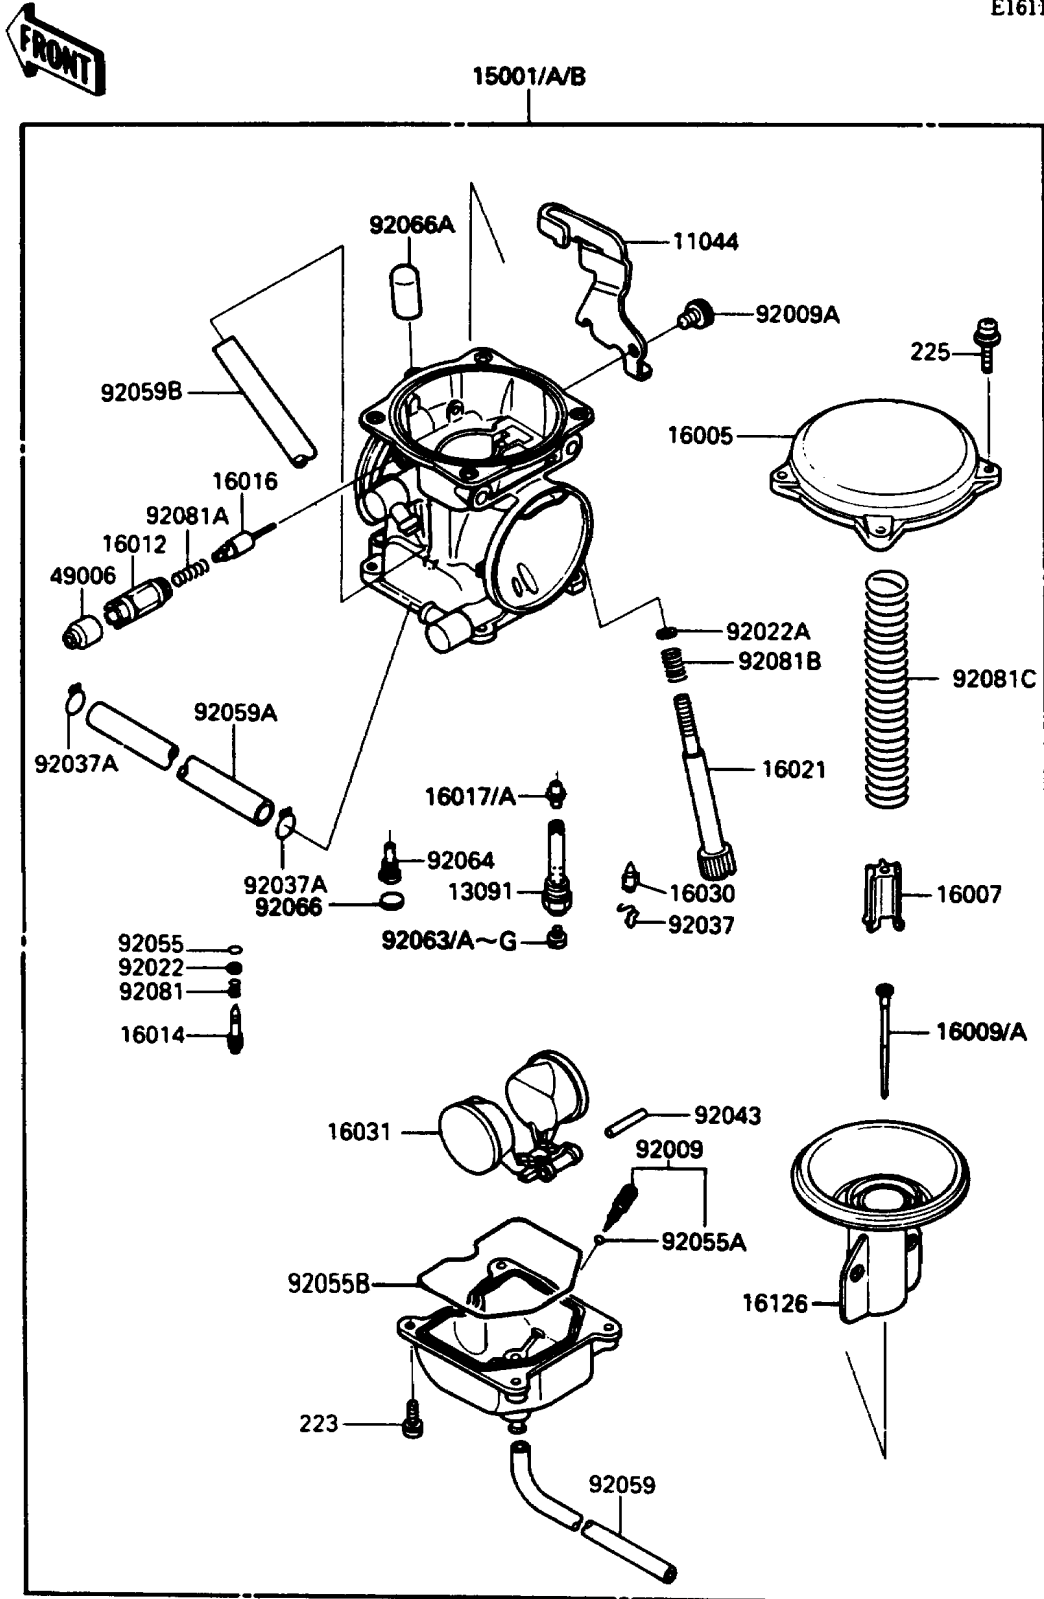

1989 KLR250 PARTS DIAGRAM

Carburetor

E1611-0187