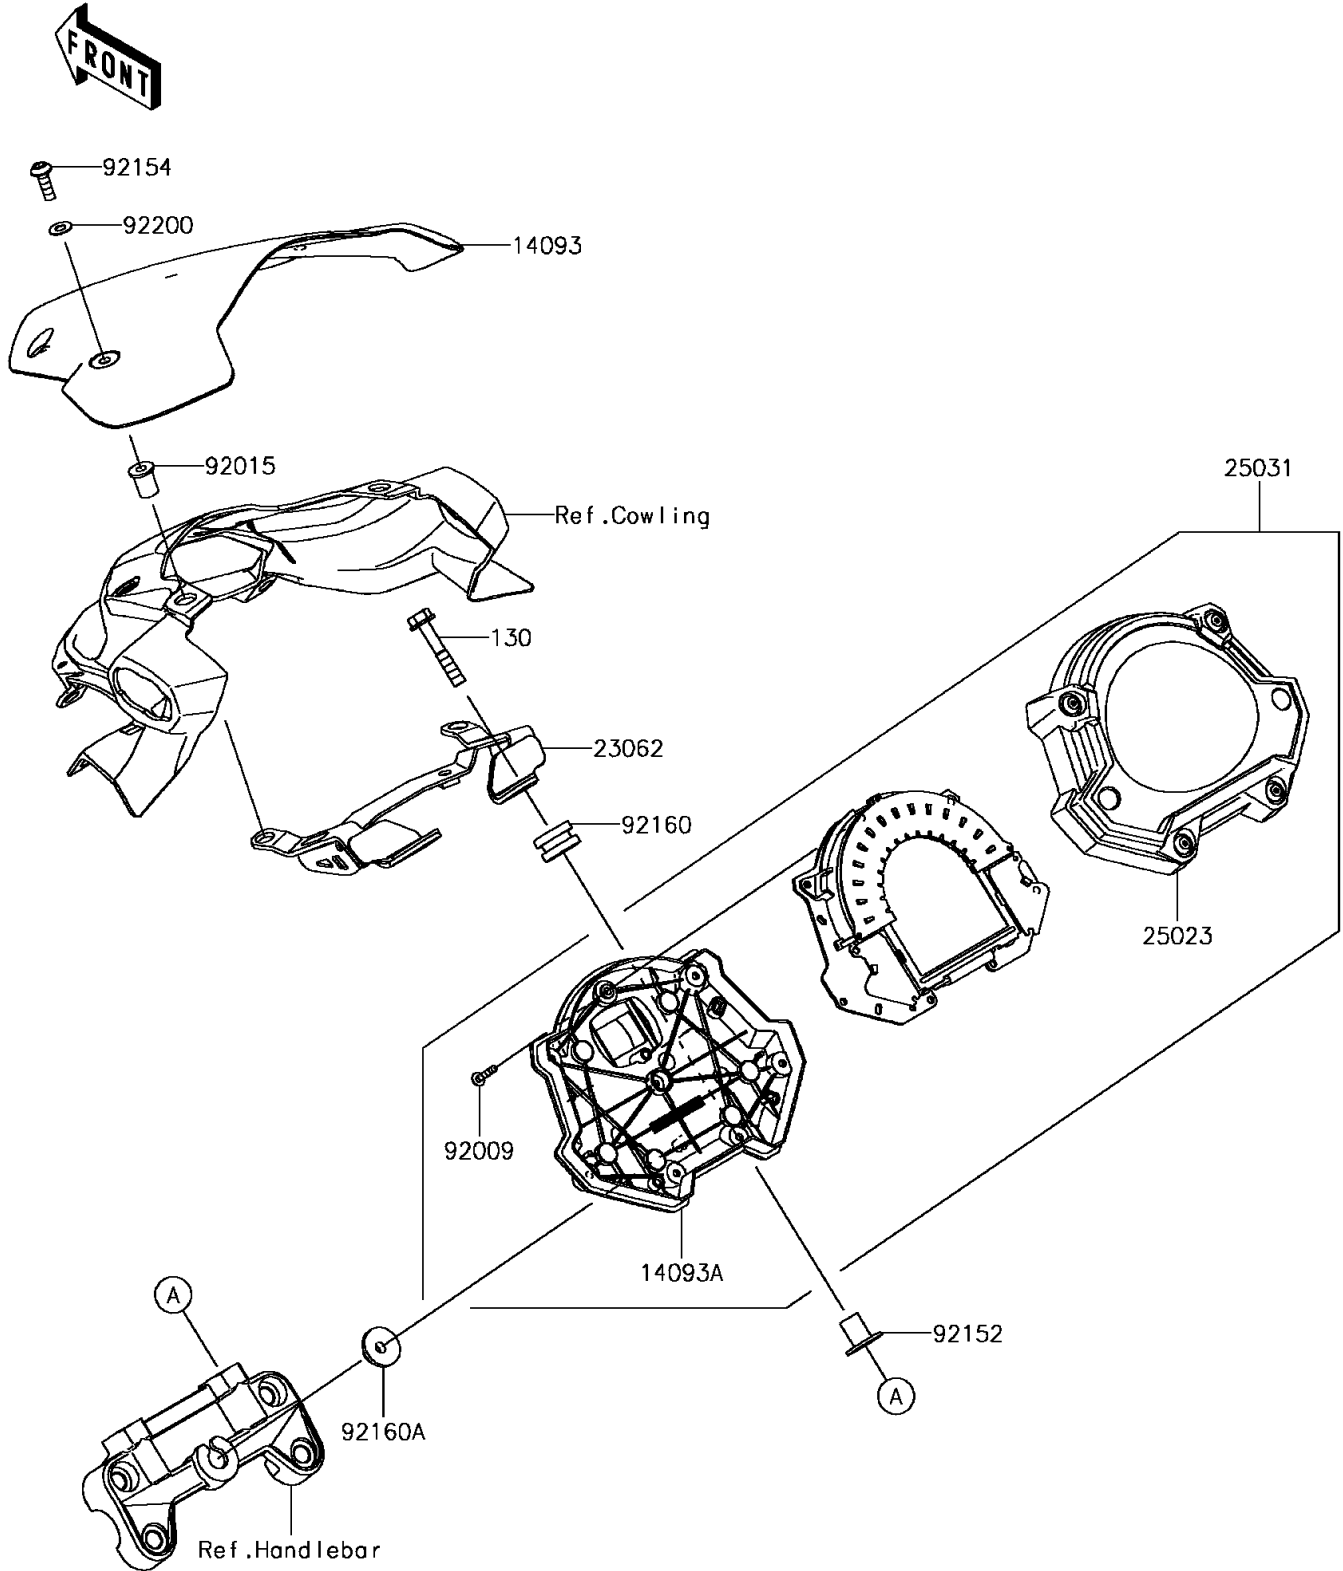

2017 Z900 PARTS DIAGRAM

Meter(s)

F2530

2017 Z900 PARTS LIST

Meter(s)

ITEM NAME	PART NUMBER	QUANTITY
BOLT-FLANGED,6X35 (Ref # 130)	130BB0635	2
COVER,METER (Ref # 14093)	14093-0512	1
COVER,LWR CASE (Ref # 14093A)	14093-0526	1
BRACKET-COMP (Ref # 23062)	23062-0928	1
COVER-METER CASE (Ref # 25023)	25023-0128	1
METER-ASSY,COMBINATION (Ref # 25031)	25031-0733	1
SCREW,TAPPING,3X16 (Ref # 92009)	92009-1391	8
NUT,WELL,5MM (Ref # 92015)	92015-1757	4
COLLAR (Ref # 92152)	92152-0604	2
BOLT,SOCKET,5X16 (Ref # 92154)	92154-0026	4
DAMPER,10X20X12 (Ref # 92160)	92160-1167	2
DAMPER (Ref # 92160A)	92160-1613	1
WASHER,NYLON,5.3X11.5X0.5 (Ref # 92200)	92200-1480	4