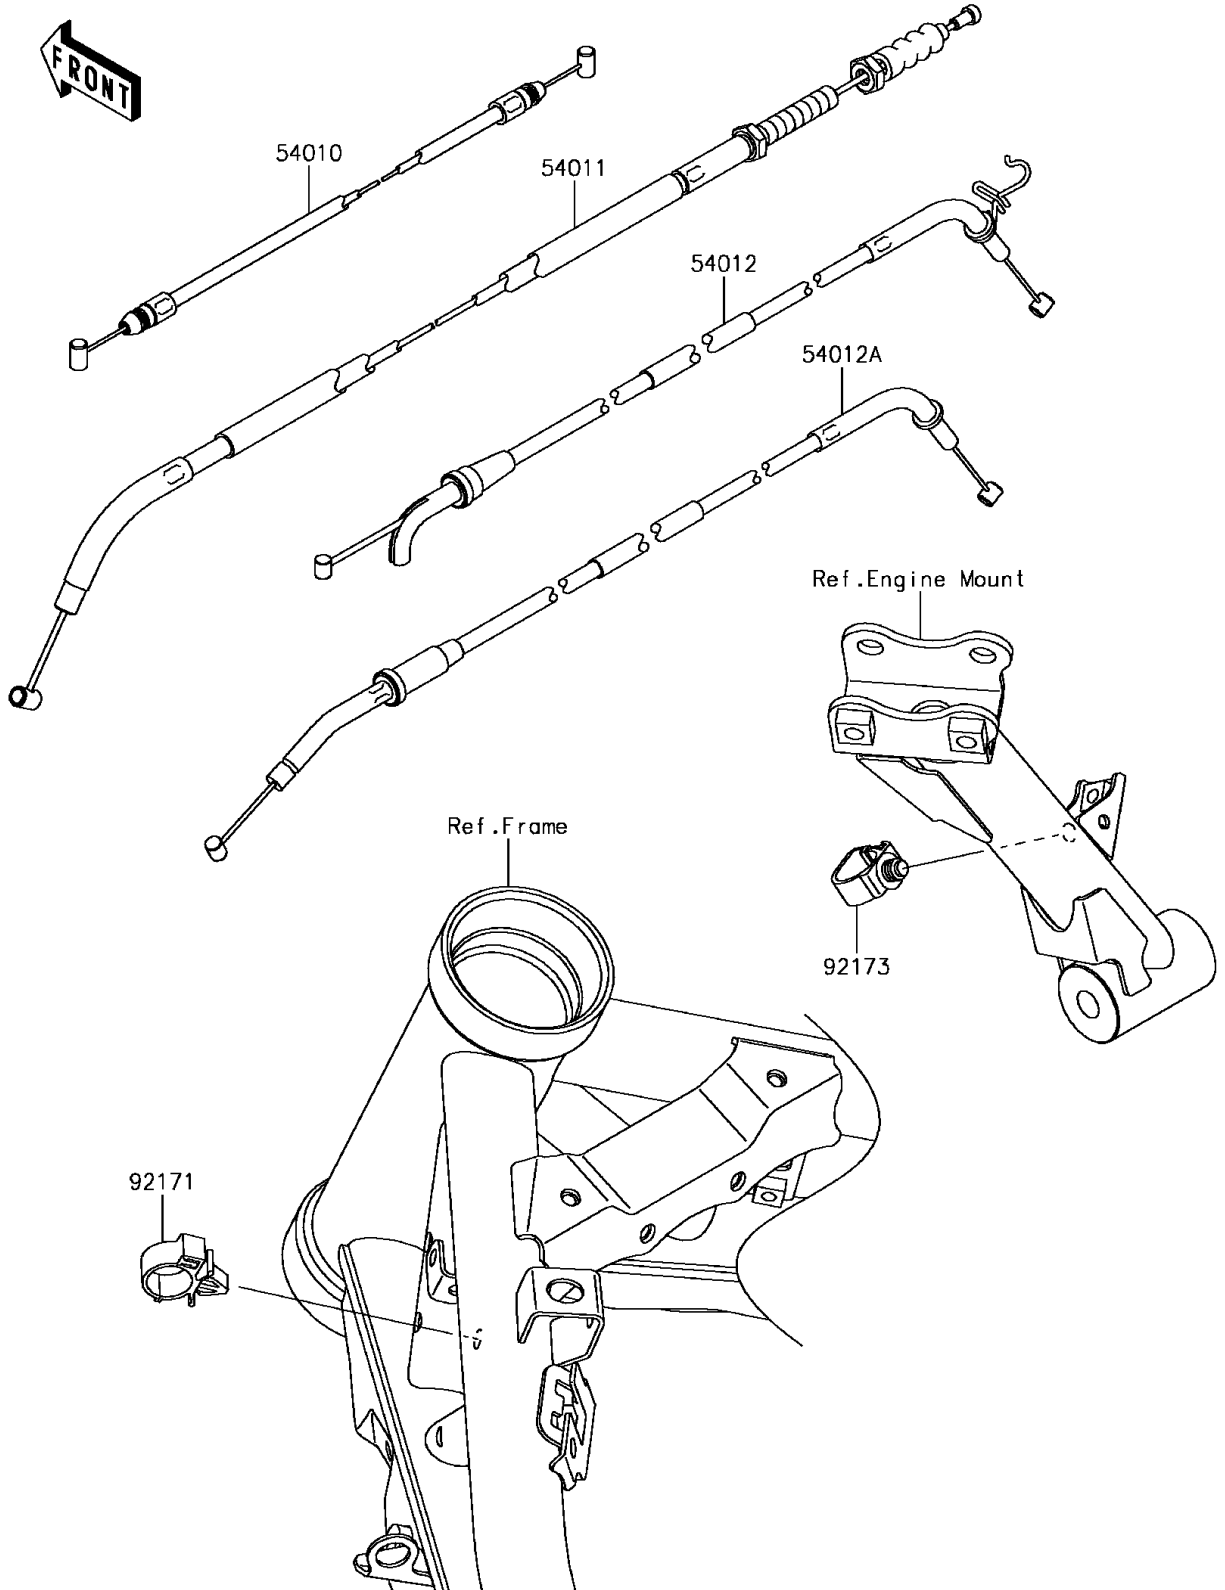

2017 Z900 PARTS DIAGRAM

Cables

F2540

2017 Z900 PARTS LIST

Cables

ITEM NAME	PART NUMBER	QUANTITY
CABLE,SEAT LOCK (Ref # 54010)	54010-0614	1
CABLE-CLUTCH (Ref # 54011)	54011-0618	1
CABLE-THROTTLE (Ref # 54012)	54012-0646	1
CABLE-THROTTLE (Ref # 54012A)	54012-0647	1
CLAMP (Ref # 92171)	92171-0782	1
CLAMP,HOLDER CLIP (Ref # 92173)	92173-0868	1