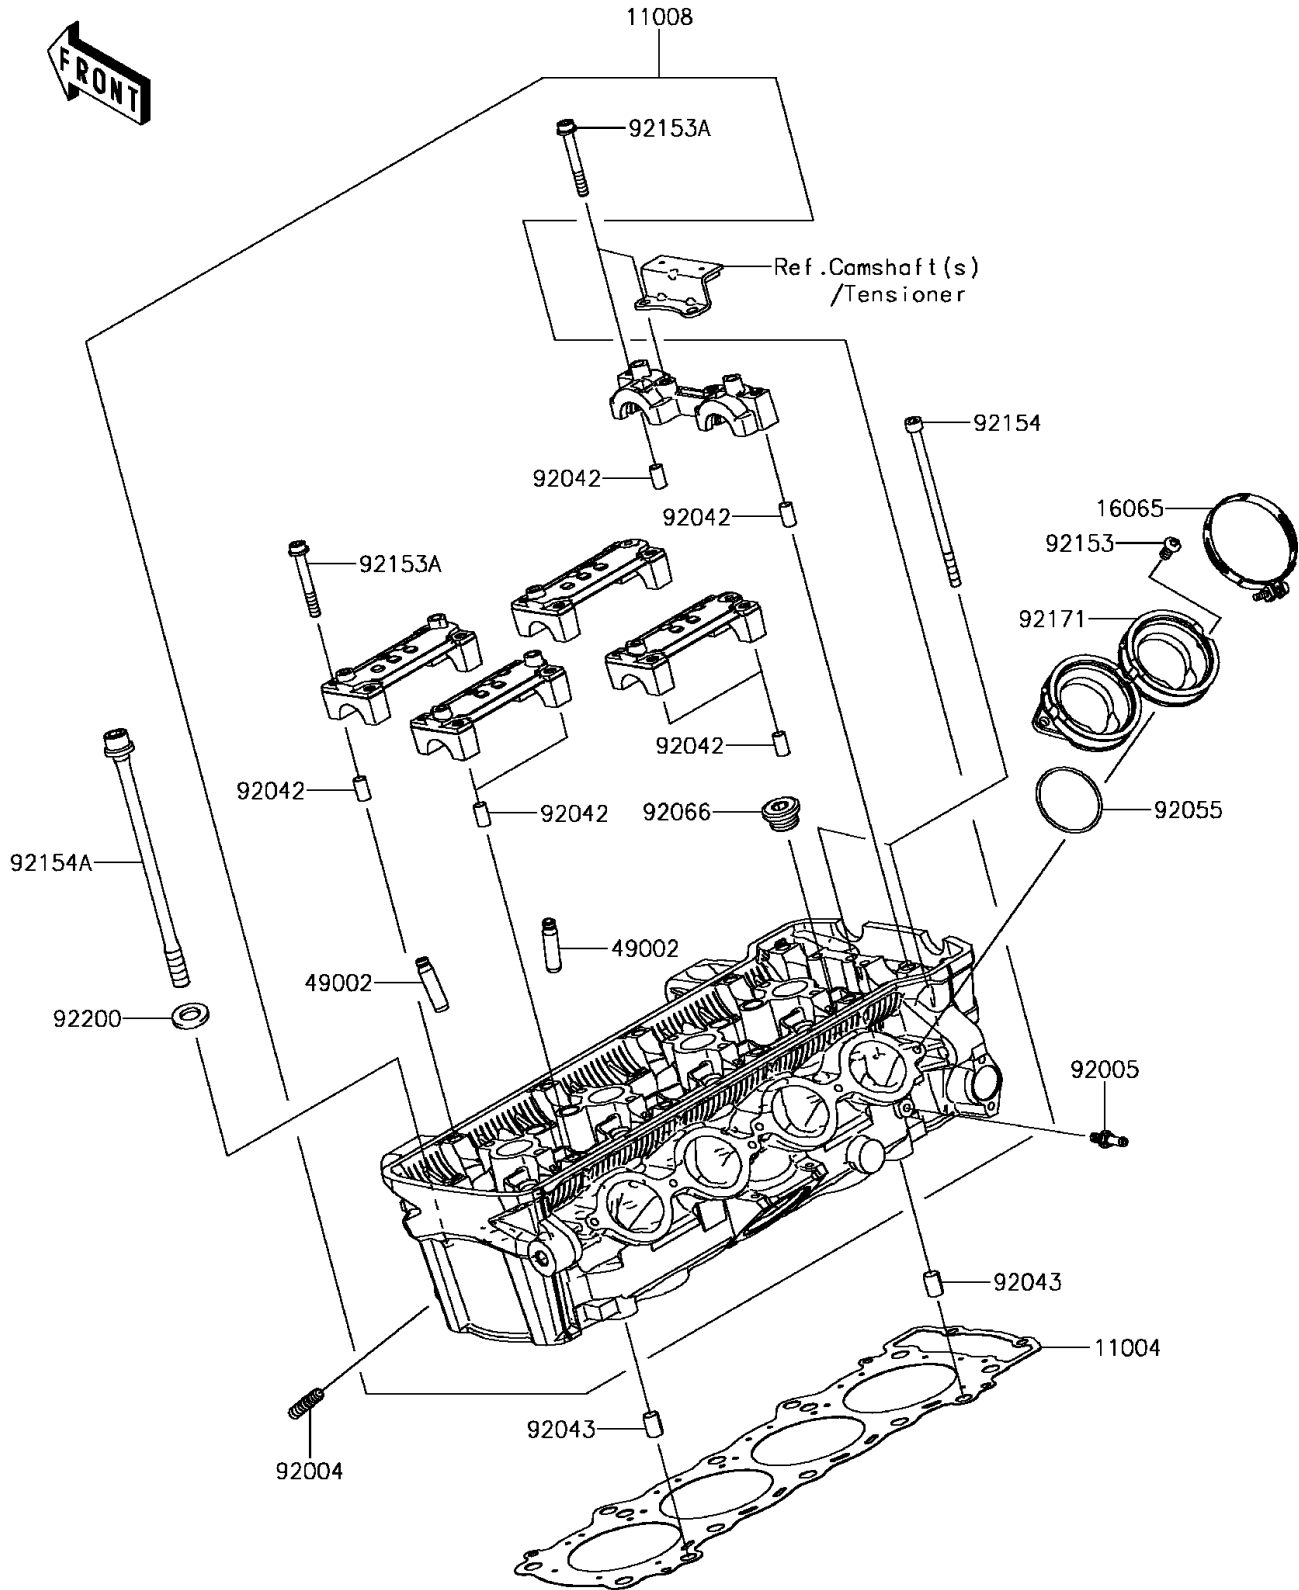

# 2017 Z900 ABS PARTS DIAGRAM

Cylinder Head

E1111

## 2017 Z900 ABS PARTS LIST

### Cylinder Head

ITEM NAME	PART NUMBER	QUANTITY
GASKET-HEAD (Ref # 11004)	11004-0769	1
HEAD-COMP-CYLINDER (Ref # 11008)	11008-0888	1
HOLDER-CARBURETOR (Ref # 16065)	16065-0132	2
GUIDE-VALVE (Ref # 49002)	49002-0009	16
STUD (Ref # 92004)	92004-0050	8
FITTING (Ref # 92005)	92005-0826	1
PIN,DOWEL,6.3X8X14 (Ref # 92042)	92042-007	10
PIN,8.2X10X14 (Ref # 92043)	92043-1264	2
RING-O,42X1.9 (Ref # 92055)	92055-1536	4
PLUG,18X10 (Ref # 92066)	92066-0832	5
BOLT,TORX,6X14 (Ref # 92153)	92153-0406	6
BOLT,SOCKET,6X45 (Ref # 92153A)	92153-0656	20
BOLT,SOCKET,6X115 (Ref # 92154)	92154-0205	2
BOLT,FLANGED,10X165 (Ref # 92154A)	92154-2638	10
CLAMP,60MM (Ref # 92171)	92171-0729	4
WASHER,10.2X18.4X1.8 (Ref # 92200)	92200-1691	10