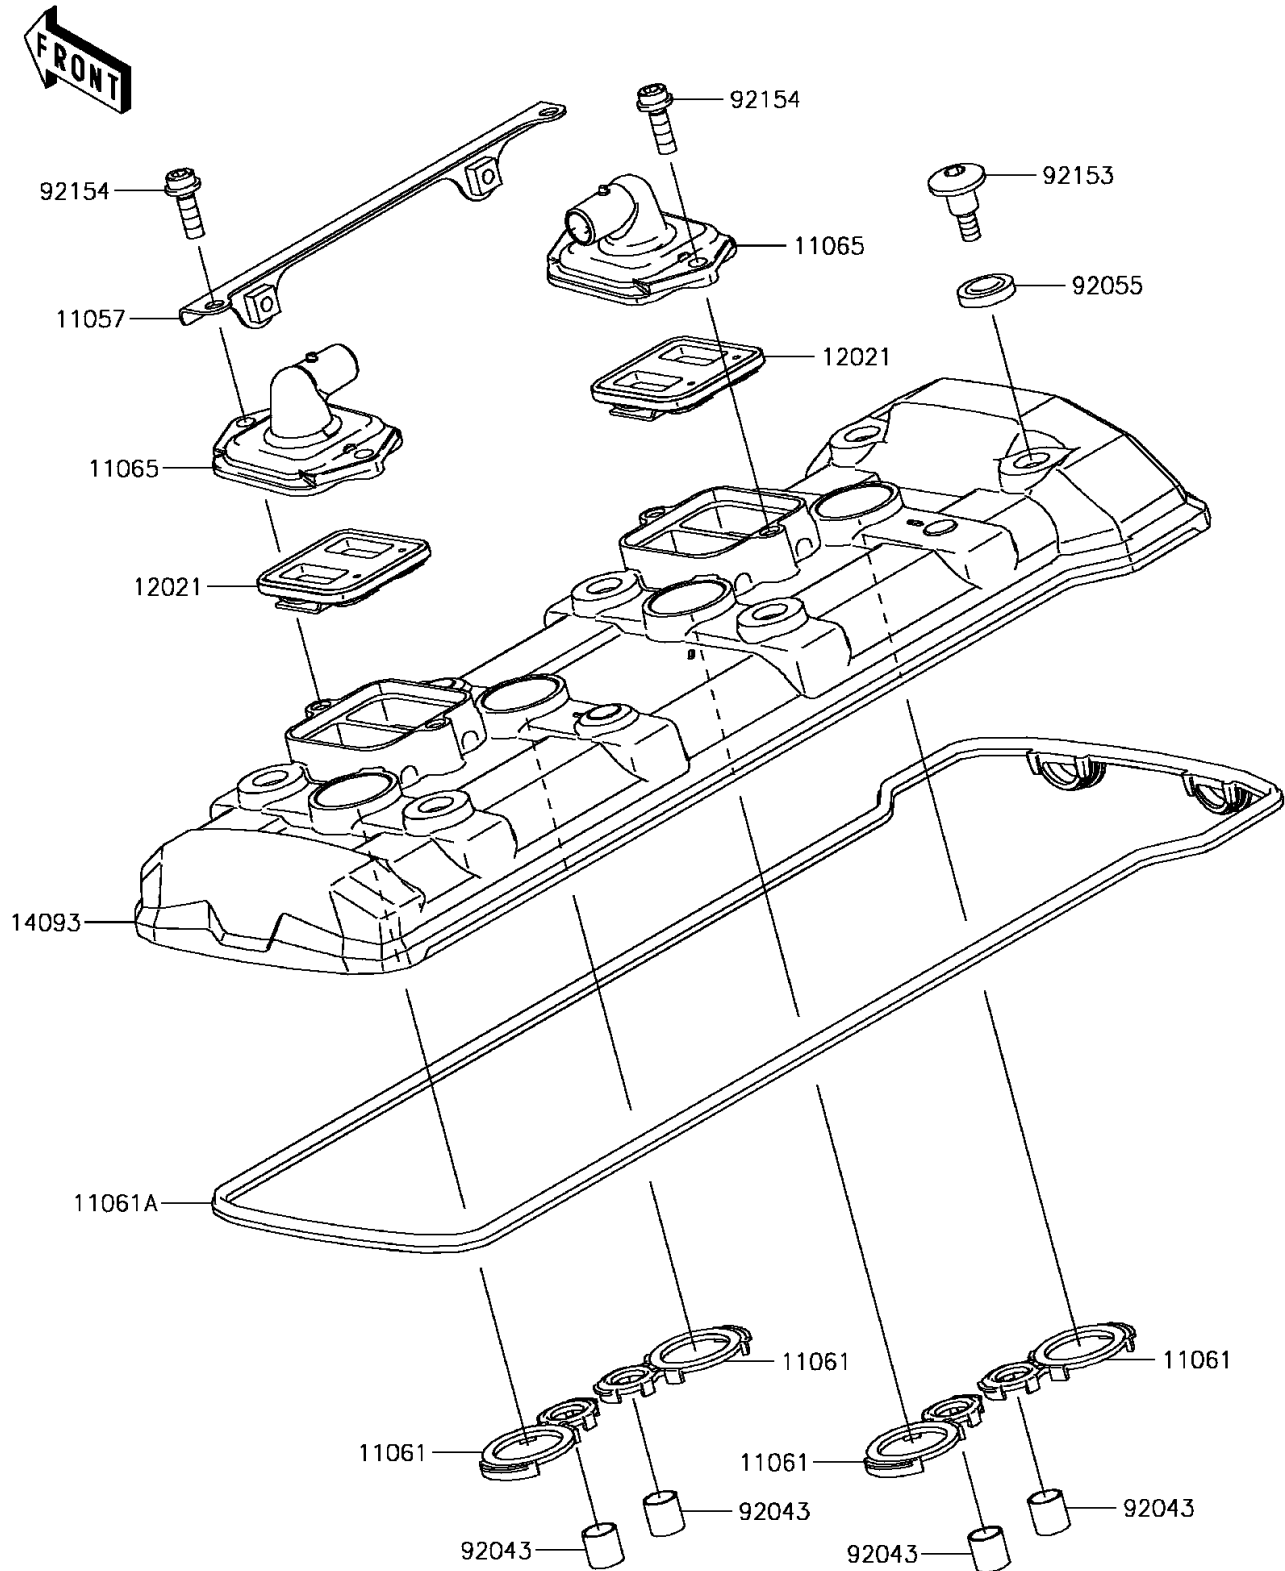

2017 Z900 ABS PARTS DIAGRAM

Cylinder Head Cover

E1112

2017 Z900 ABS PARTS LIST

Cylinder Head Cover

ITEM NAME	PART NUMBER	QUANTITY
BRACKET,HEAT COVER (Ref # 11057)	11057-0299	1
GASKET,SPARK PLUG (Ref # 11061)	11061-1213	4
GASKET,HEAD (Ref # 11061A)	11061-1214	1
CAP,HEAD COVER (Ref # 11065)	11065-0328	2
VALVE-ASSY-REED (Ref # 12021)	12021-0016	2
COVER,HEAD (Ref # 14093)	14093-0521	1
PIN,10.1X12X14 (Ref # 92043)	92043-4009	4
RING-O (Ref # 92055)	92055-0785	6
BOLT,SOCKET,6X22.5 (Ref # 92153)	92153-1779	6
BOLT,SOCKET,6X18 (Ref # 92154)	92154-0351	4